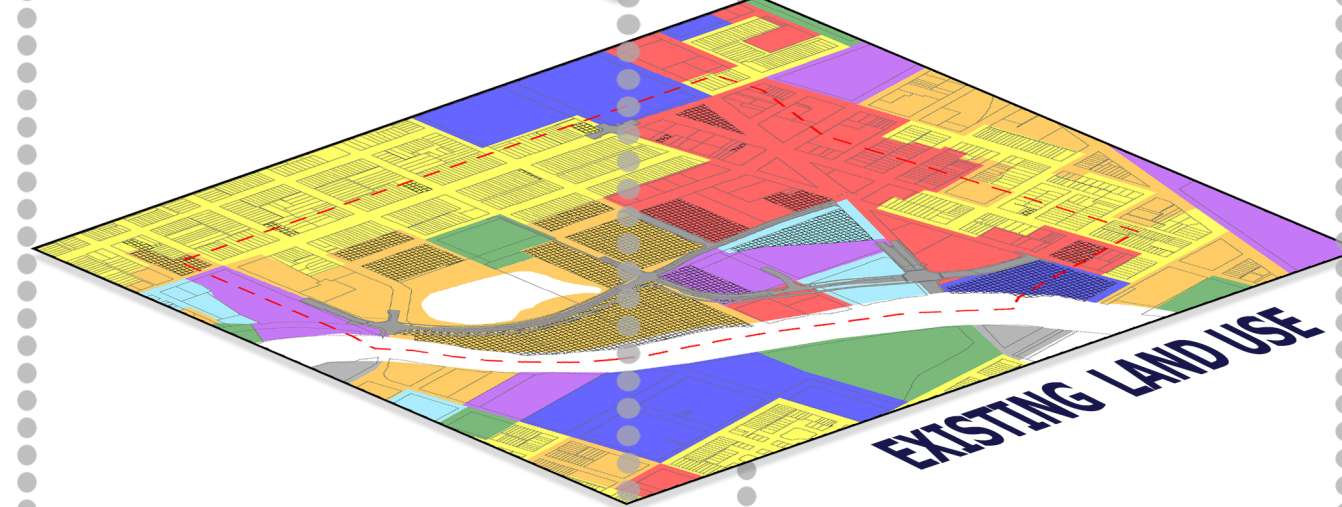

BUILT ENVIRONMENT

NATURAL ENVIRONMENT

**Alternative B
12th Street Connector**

Wilmington Initiatives

www.wilmapco.org

WILMAPCO
Wilmington Area Planning Council

City of Wilmington
DELAWARE

DeIDOT