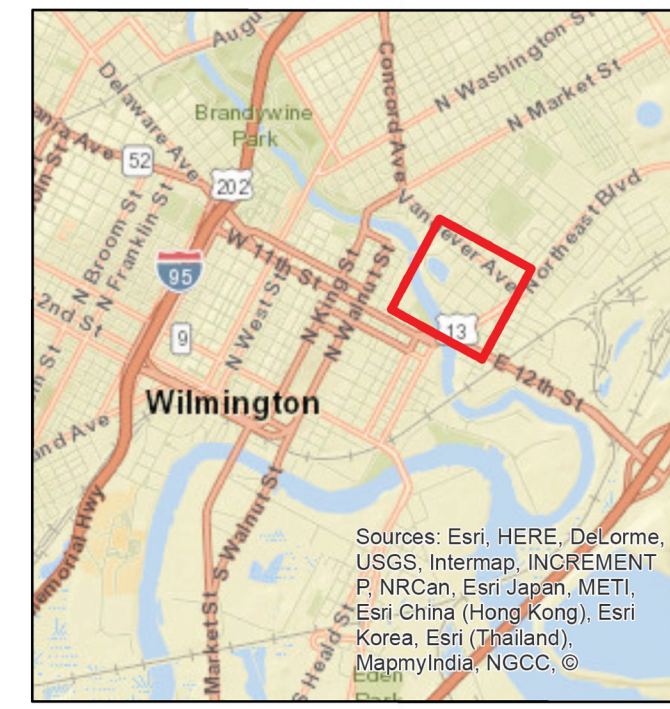

BUILT ENVIRONMENT

NATURAL ENVIRONMENT

**Alternative B
12th Street Connector**

Wilmington Initiatives

www.wilmapco.org

WILMAPCO
Wilmington Area Planning Council

City of Wilmington
DELAWARE

DeIDOT