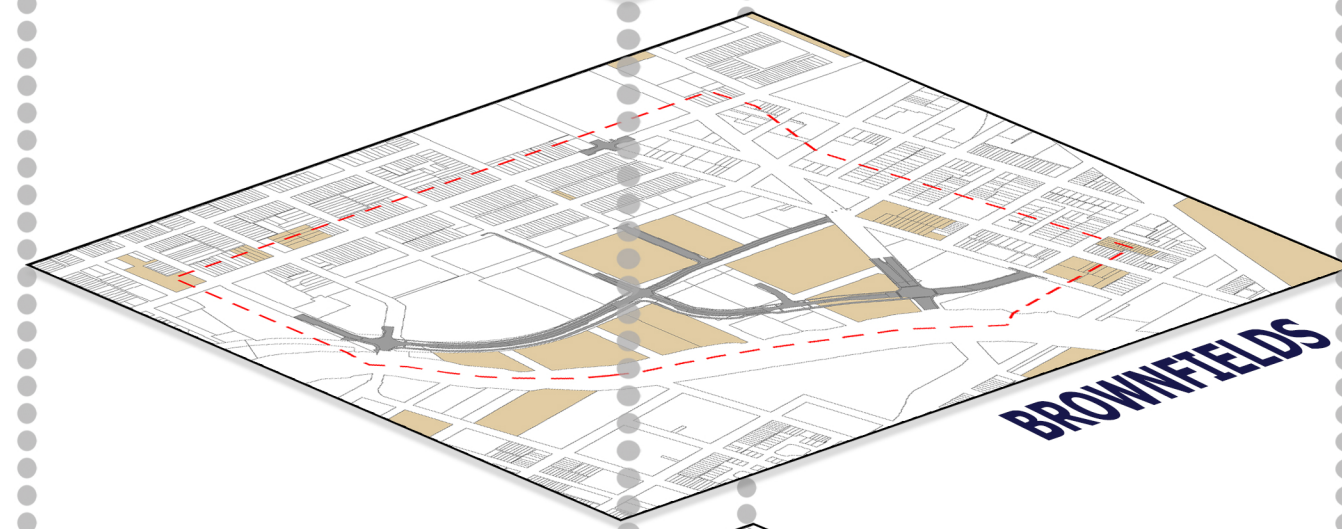

BUILT ENVIRONMENT

NATURAL ENVIRONMENT

**Alternative B
12th Street Connector**

Wilmington Initiatives

www.wilmapco.org

WILMAPCO
Wilmington Area Planning Council

City of Wilmington
DELAWARE

DeIDOT