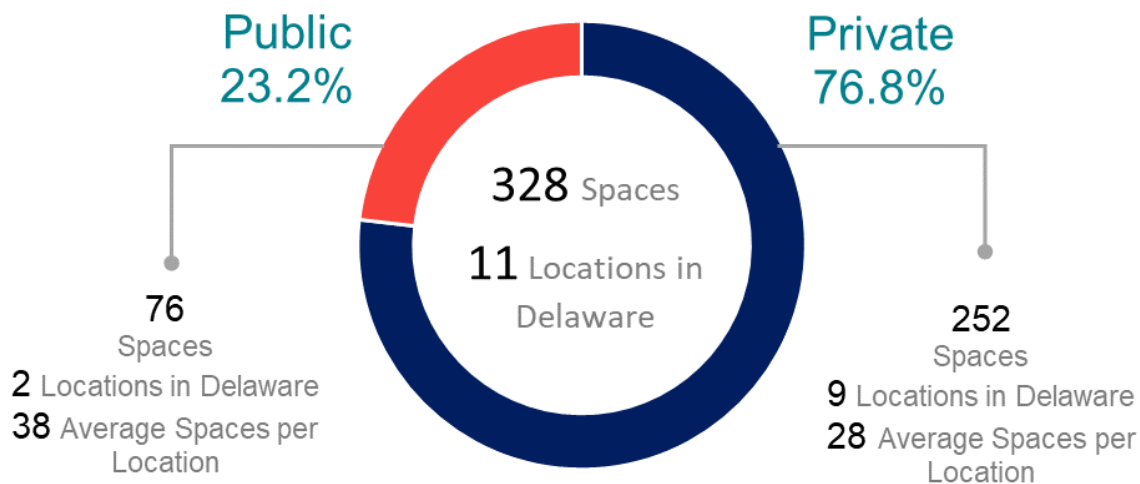

Delaware Truck Parking Inventory

This memo provides a brief overview of the Delaware Truck Parking Inventory, which includes the location and number of spaces at truck parking facilities in and surrounding¹ Delaware.

Delaware has 11 truck parking locations that offer a total of 328 truck parking spaces (Figure 1).² Among these truck parking locations, there are 9 private locations and 2 public locations. Private locations provide 76.8 percent of truck parking spaces in the state, while public facilities provide the remaining 23.2 percent of spaces. Classified among the public locations is the Biden Welcome Center, which is a publicly-owned, but privately-operated facility.

Figure 1: Total, Public, and Private Truck Parking Locations in Delaware

The following pages map truck parking locations in Delaware, or within approximately 20 miles of the Delaware border, classified by public and private location (Figure 2) and by number of truck parking spaces (Figure 3). As illustrated, several truck parking facilities are located in Delaware along US-13 running north-south and near I-95 extending across northern Delaware. A cluster of truck parking facilities is also located on I-295 in New Jersey, just across the Delaware Memorial Bridge.