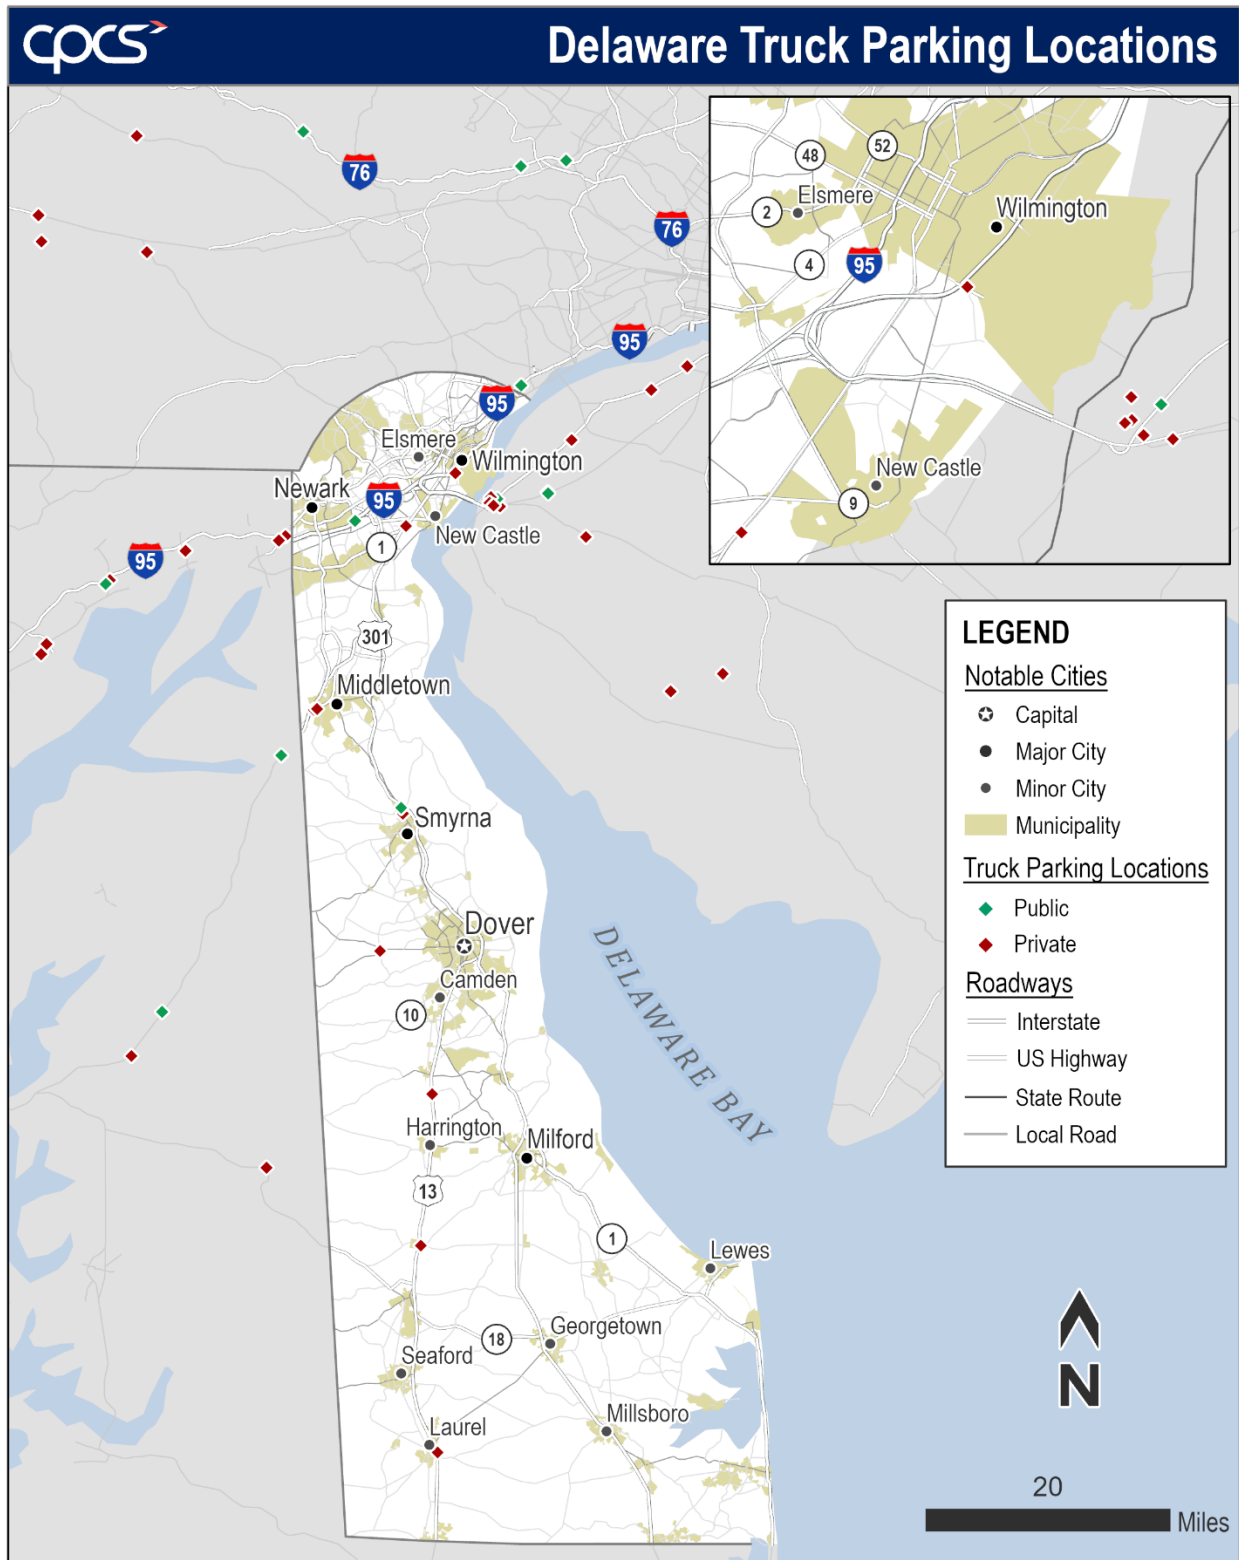

Figure 2: Public and Private Truck Parking Locations In and Surrounding Delaware