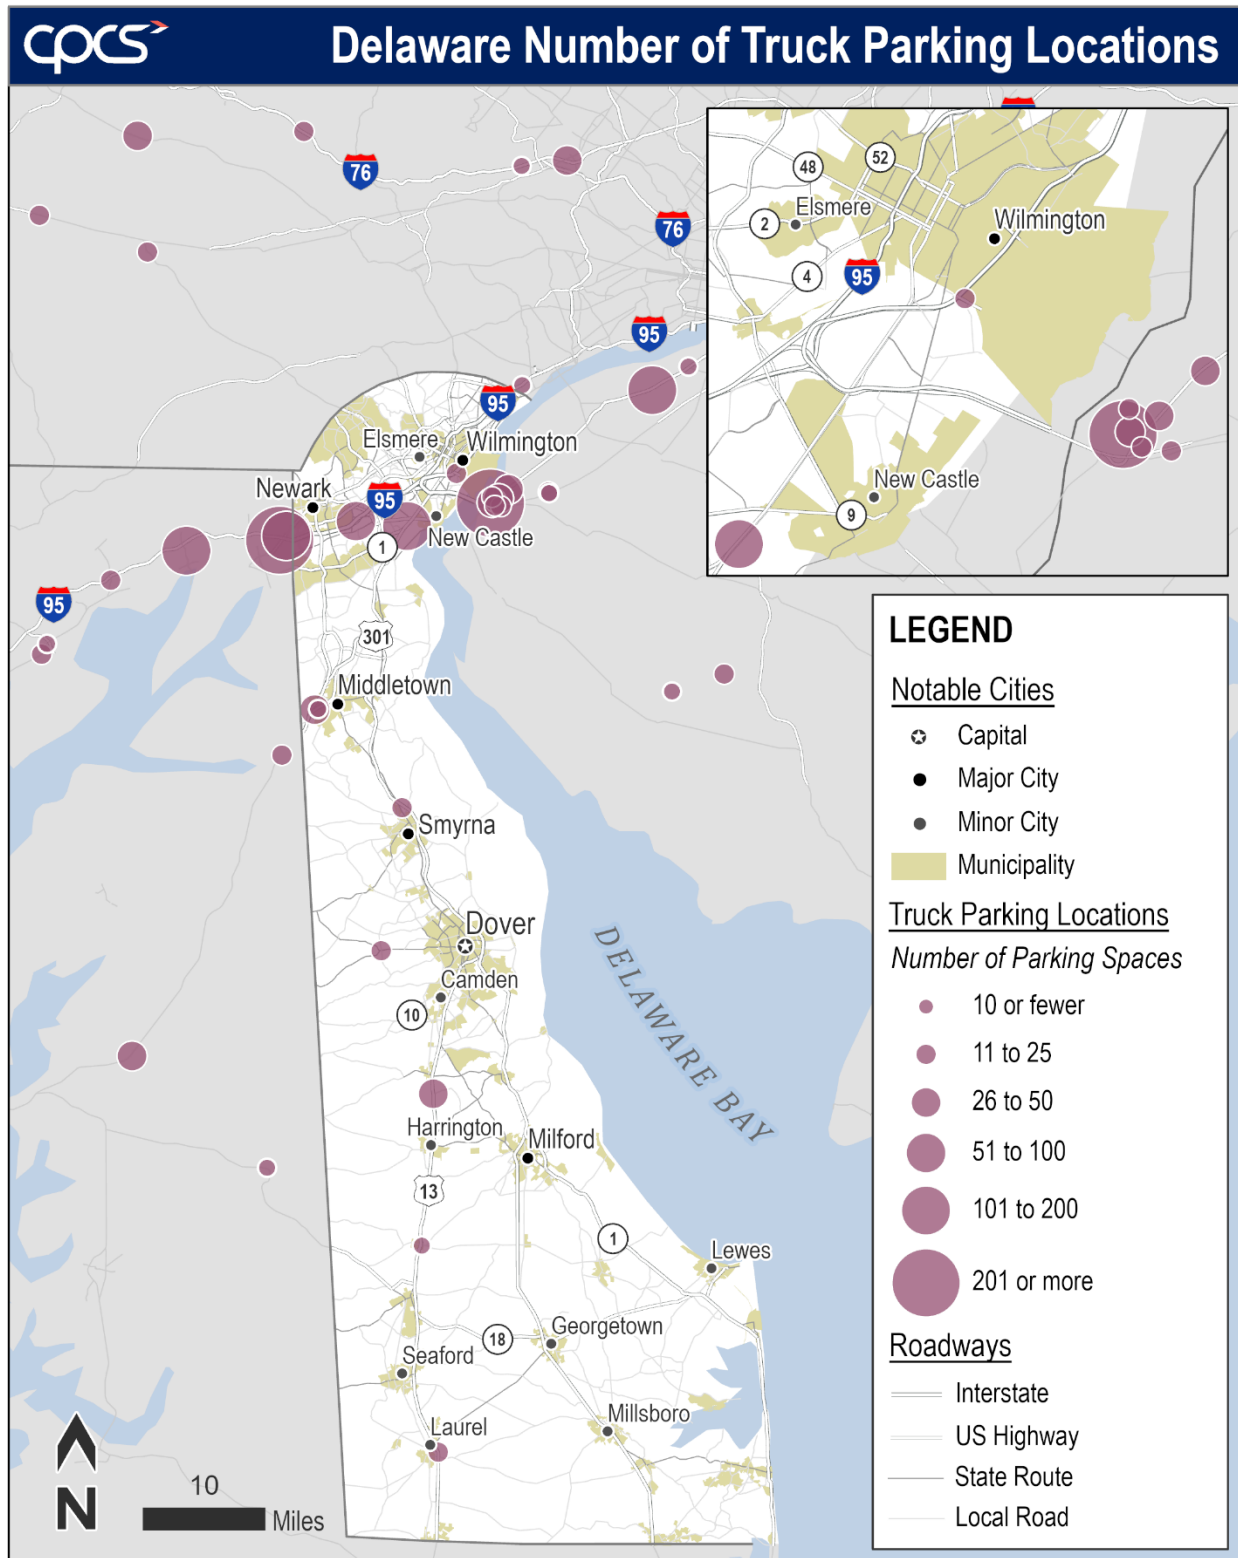

Figure 1: Total, Public, and Private Truck Parking Locations in Delaware

The following pages map truck parking locations in Delaware, or within approximately 20 miles of the Delaware border, classified by public and private location (Figure 2) and by number of truck parking spaces (Figure 3). As illustrated, several truck parking facilities are located in Delaware along US-13 running north-south and near I-95 extending across northern Delaware. A cluster of truck parking facilities is also located on I-295 in New Jersey, just across the Delaware Memorial Bridge.

¹ Truck parking locations included in the inventory are those located within Delaware or within approximately 20 miles of the Delaware border.

² The inventory was developed using publicly available data from FHWA's 2015 Jason's Law Report and data purchased from Trucker Path validated by the CPCS team using satellite imagery and desktop research.

Figure 2: Public and Private Truck Parking Locations In and Surrounding Delaware

Figure 3: Truck Parking Locations In and Surrounding Delaware by Number of Spaces

Figure 4: Delaware and Surrounding States Truck Parking Inventory

Title	Public/ Private	Validated Parking Spaces	State	Latitude	Longitude
Deepwater Truck Center	Private	15	NJ	39.691	-75.484
Lukoil Truck Stop	Private	16	NJ	39.681	-75.470
Sunoco Truck Stop Carneys Point	Private	40	NJ	39.685	-75.483
TA Paulsboro #218	Private	150	NJ	39.819	-75.239
Flying J Travel Center #688	Private	240	NJ	39.685	-75.486
Valley Forge Travel Plaza	Public	8	PA	40.083	-75.440
Rutter's #70	Private	8	PA	39.989	-76.177
Lancaster Travel Plaza	Private	18	PA	40.020	-76.182
Peter J. Camiel Service Plaza	Public	25	PA	40.122	-75.776
Conoco	Private	25	PA	39.978	-76.014
PA Turnpike King of Prussia Rest Area	Public	26	PA	40.090	-75.371
Martins Trailside Express PacPrd	Private	30	PA	40.115	-76.032
Pennsylvania Welcome Center Boothwyn	Public	8	PA	39.824	-75.438