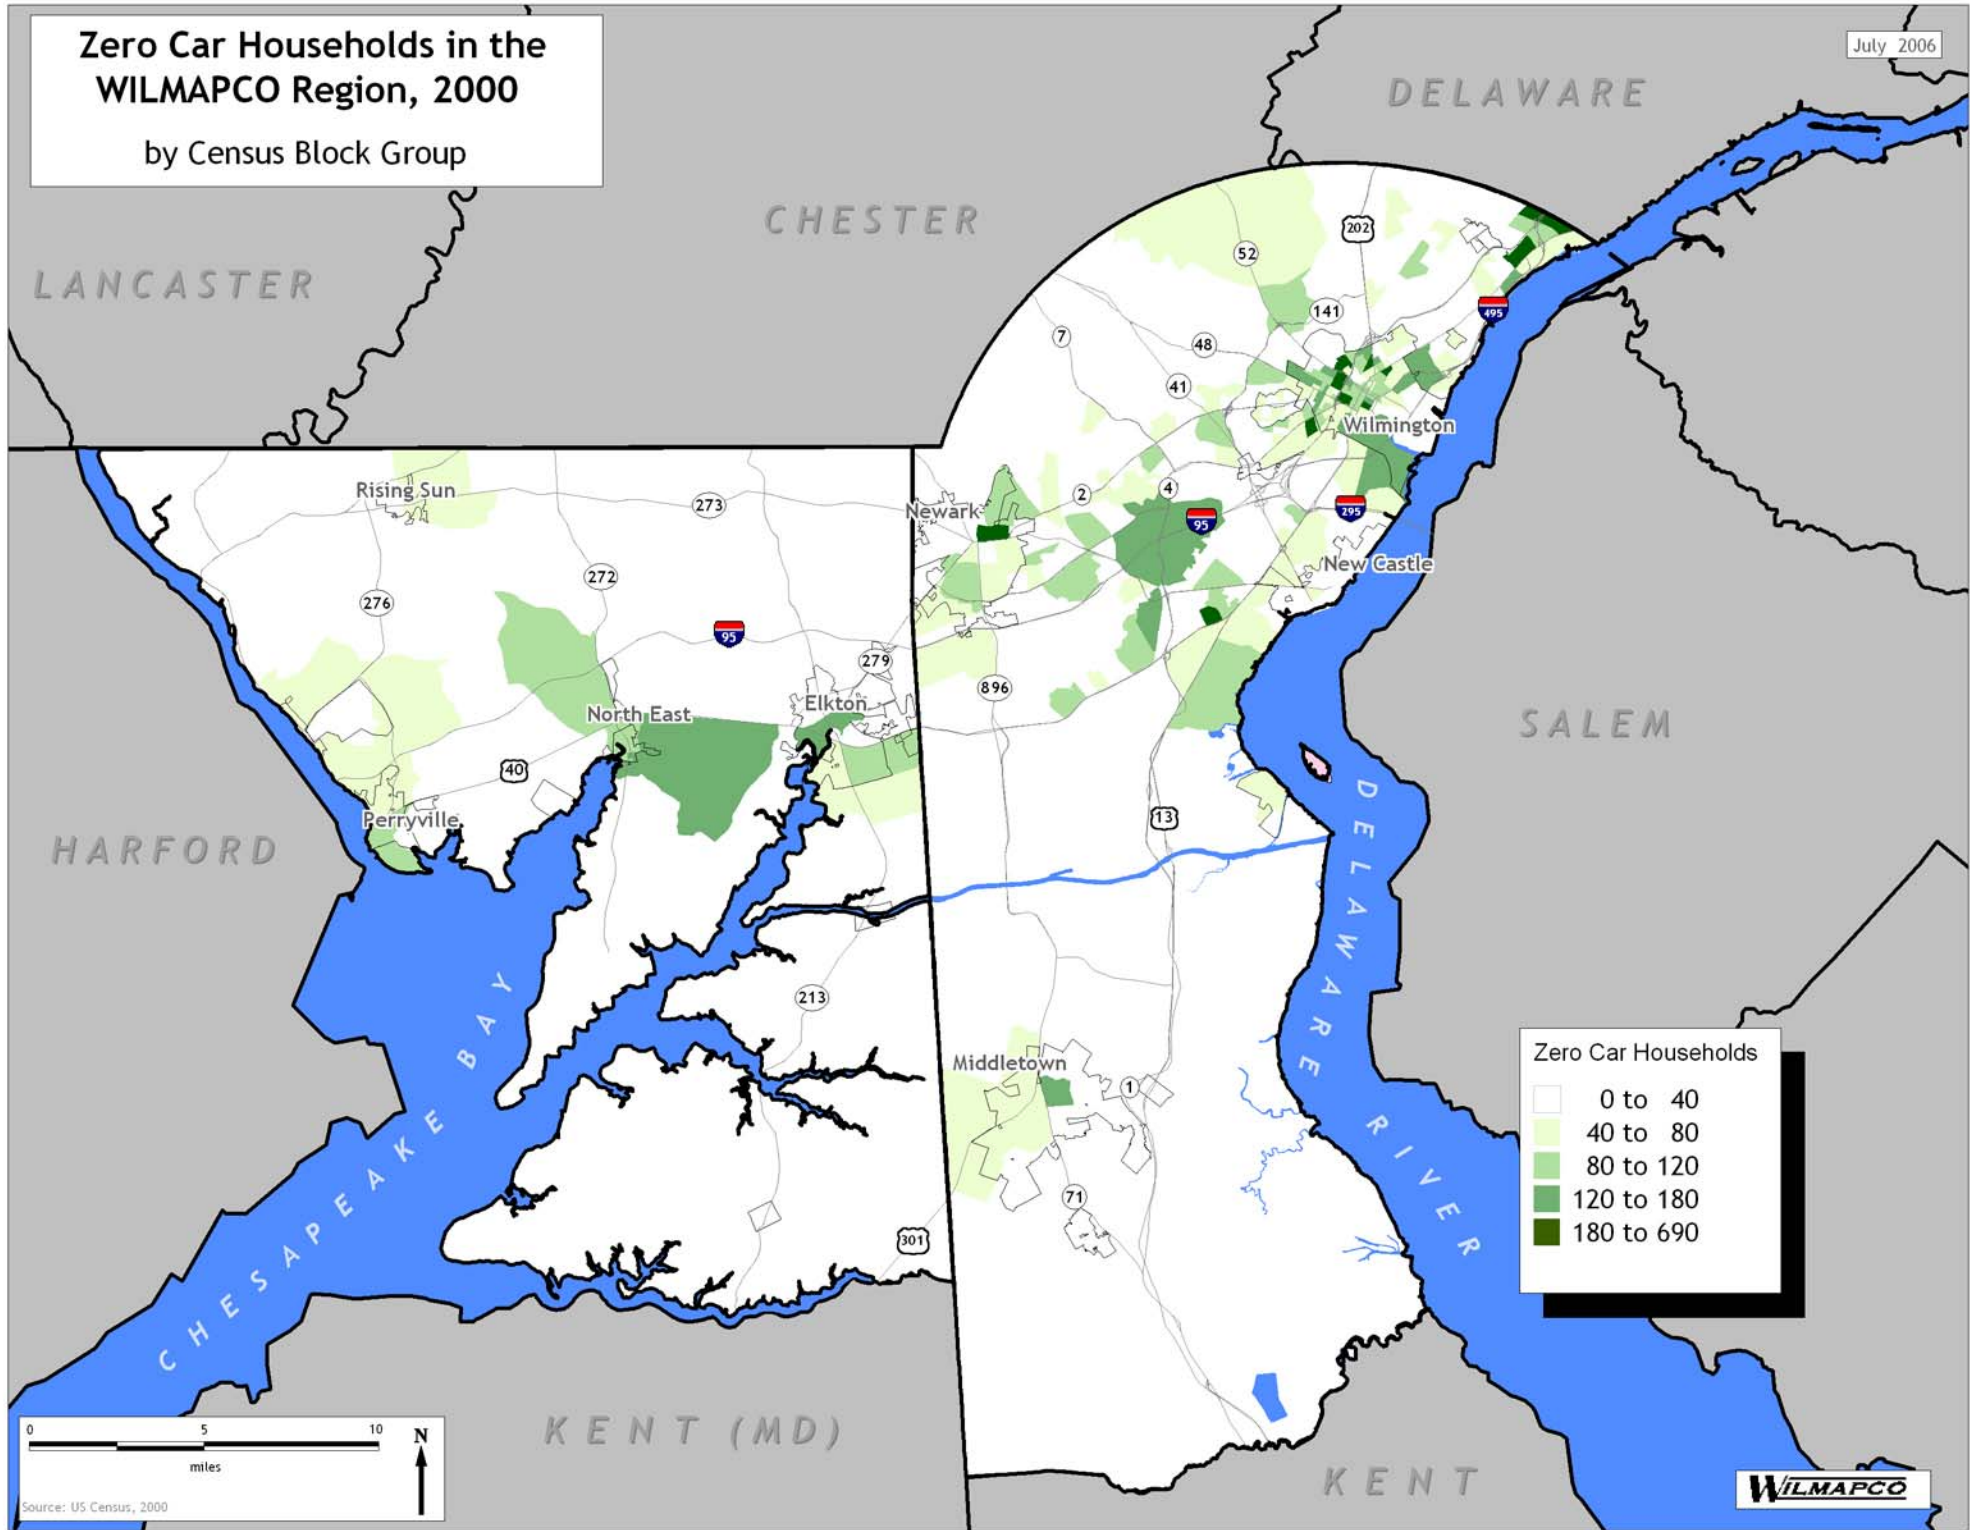

Zero Car Households in the WILMAPCO Region, 2000

by Census Block Group

July 2006

Zero Car Households

- 0 to 40
- 40 to 80
- 80 to 120
- 120 to 180
- 180 to 690

Source: US Census, 2000