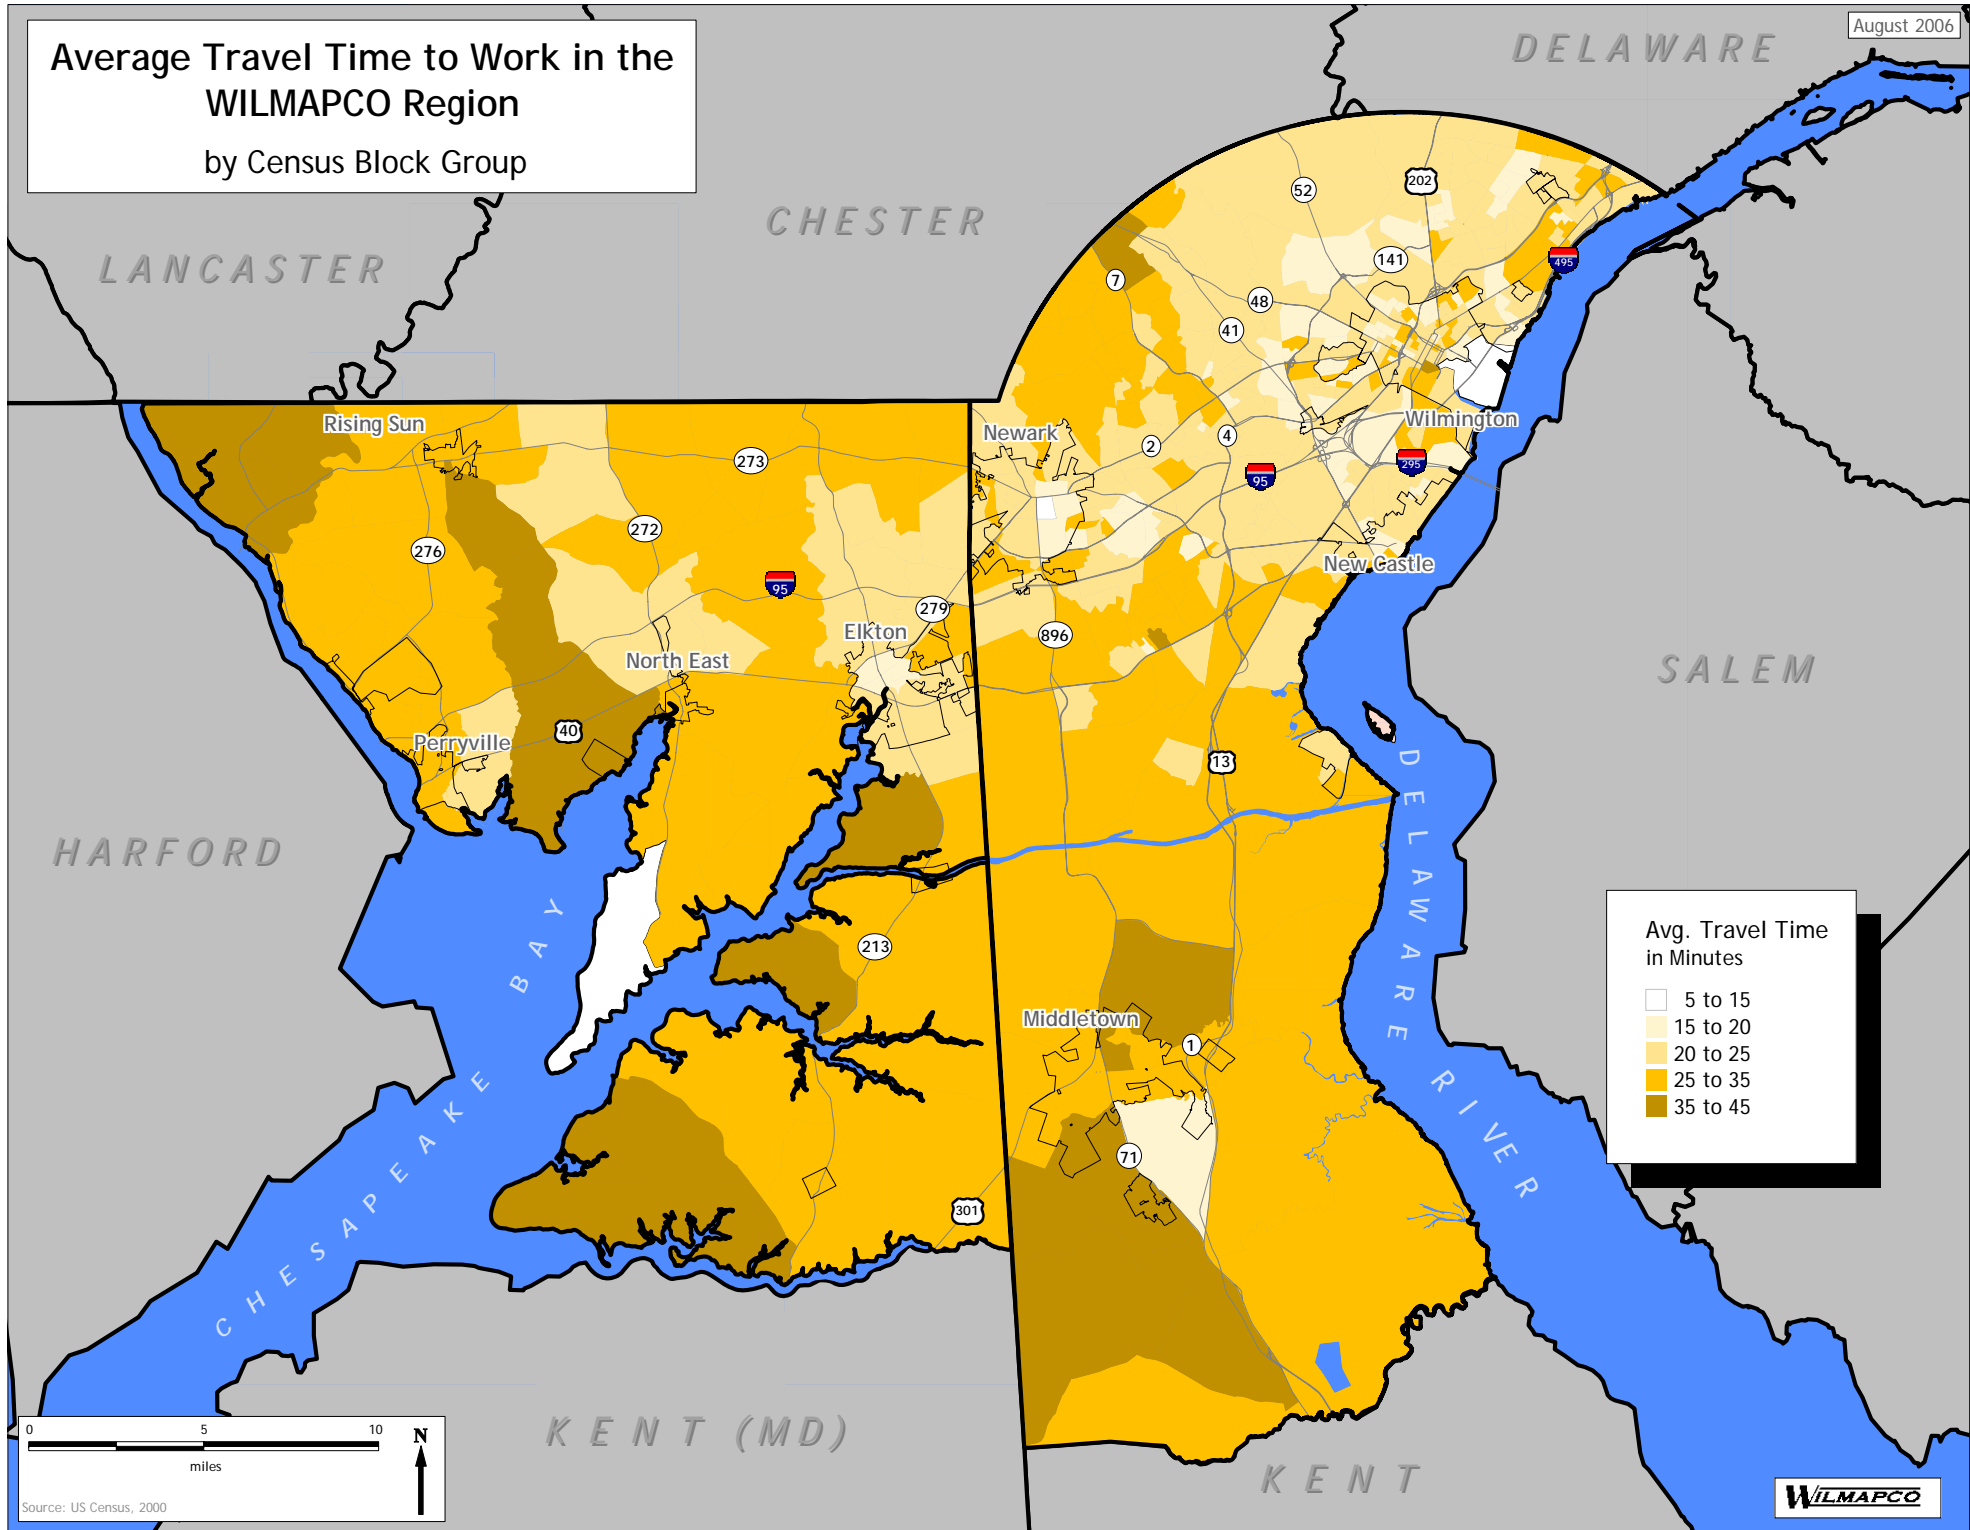

Average Travel Time to Work in the
WILMAPCO Region
by Census Block Group

August 2006

Avg. Travel Time
in Minutes

- 5 to 15
- 15 to 20
- 20 to 25
- 25 to 35
- 35 to 45

Source: US Census, 2000

WILMAPCO