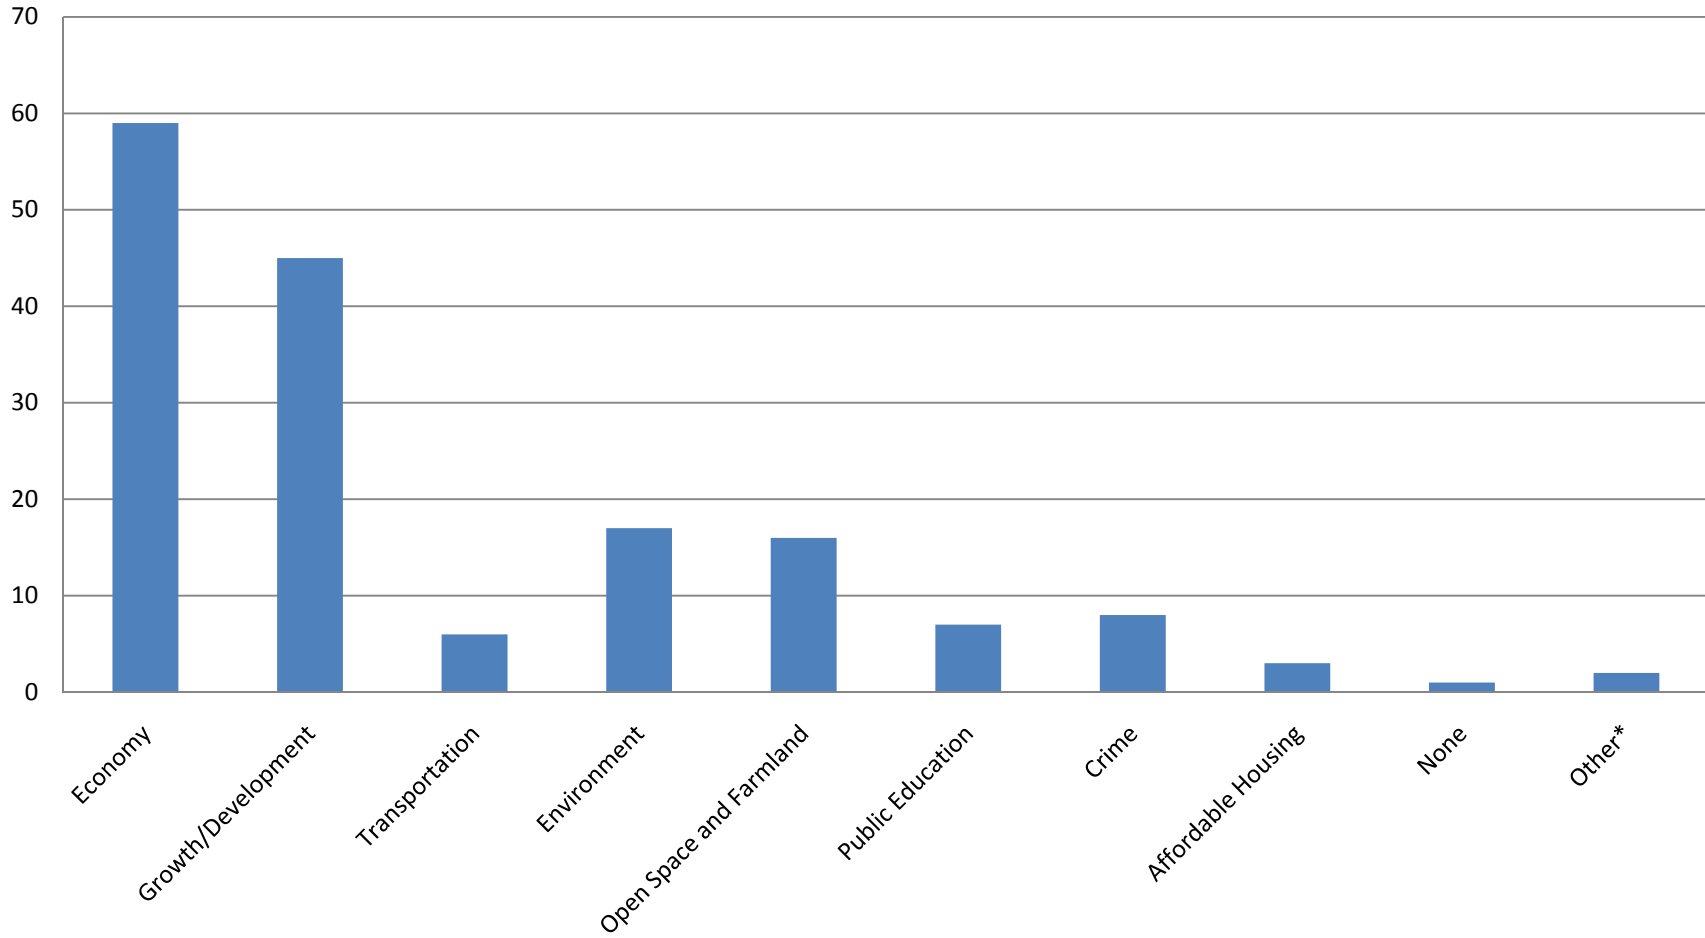

Biggest Transportation Issue - Peach Festival 2011

Most Critical Issue for the Region in the Next 5 to 10 Years Peach Festival 2011

3 Greatest Priorities for City of Newark Transportation Newark Community Day 2011