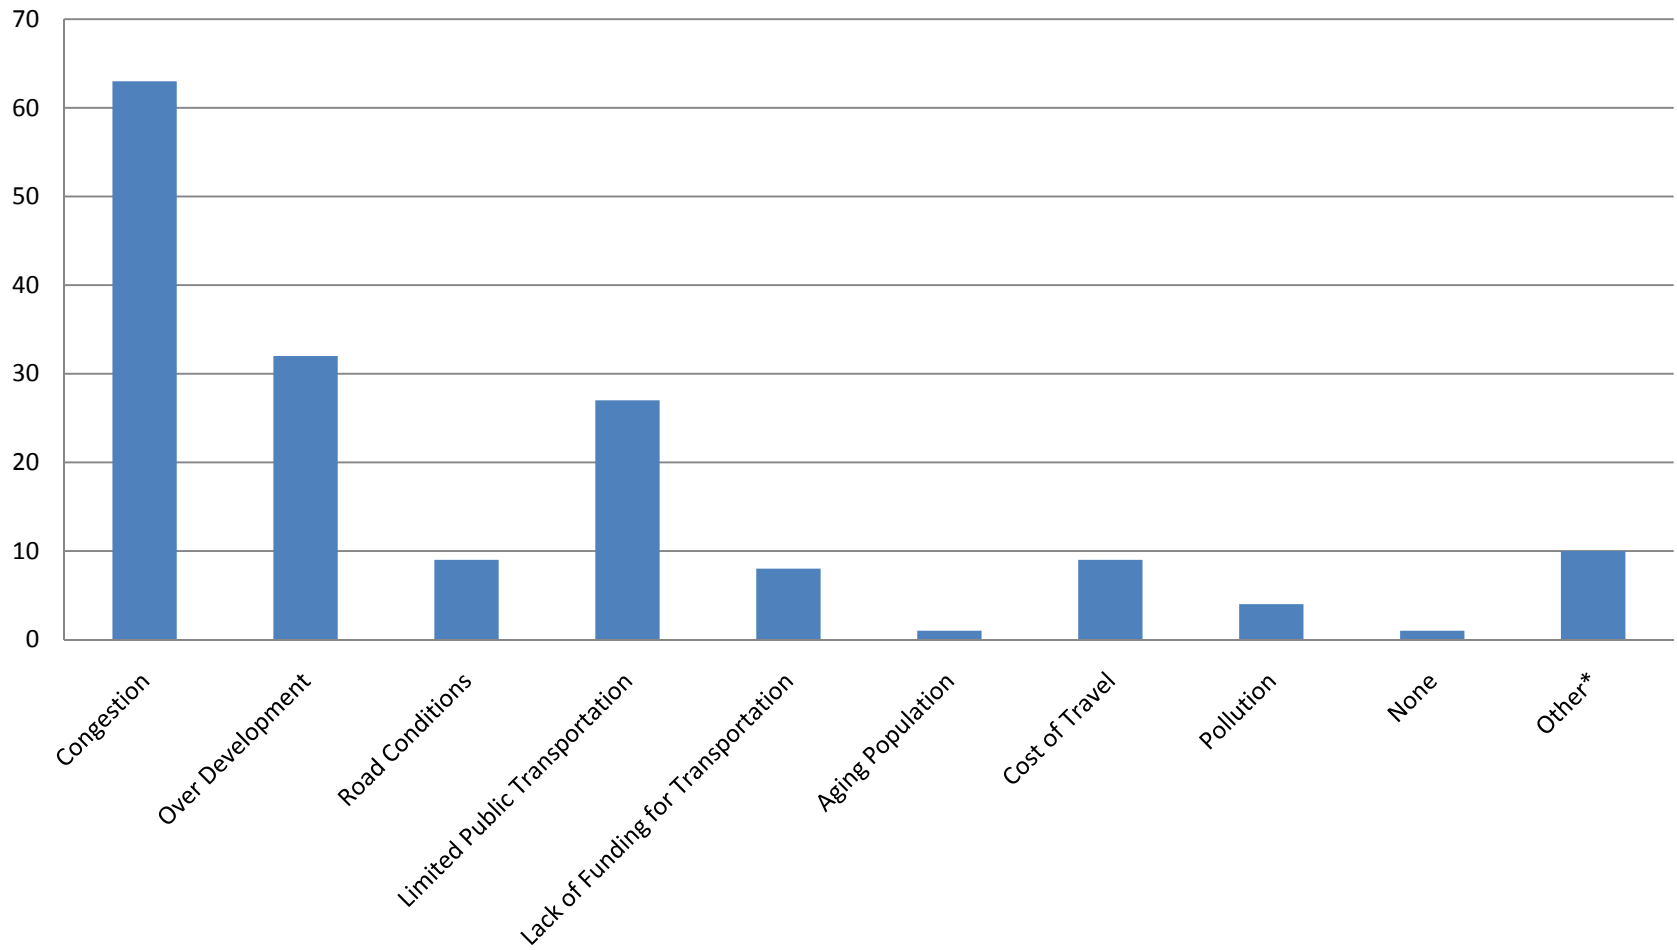

Biggest Transportation Issue - Peach Festival 2011

Most Critical Issue for the Region in the Next 5 to 10 Years Peach Festival 2011

3 Greatest Priorities for City of Newark Transportation Newark Community Day 2011