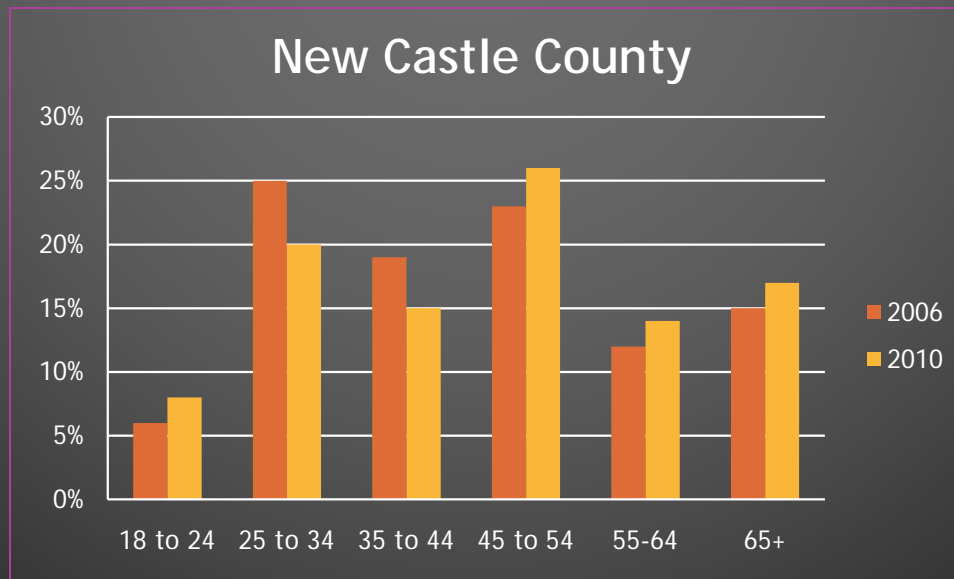

Cecil County

New Castle County

Age of Respondents

Household Size

Respondent's Education Level

Respondent's Ethnicity

Annual Family Income

Familiarity with WILMAPCO