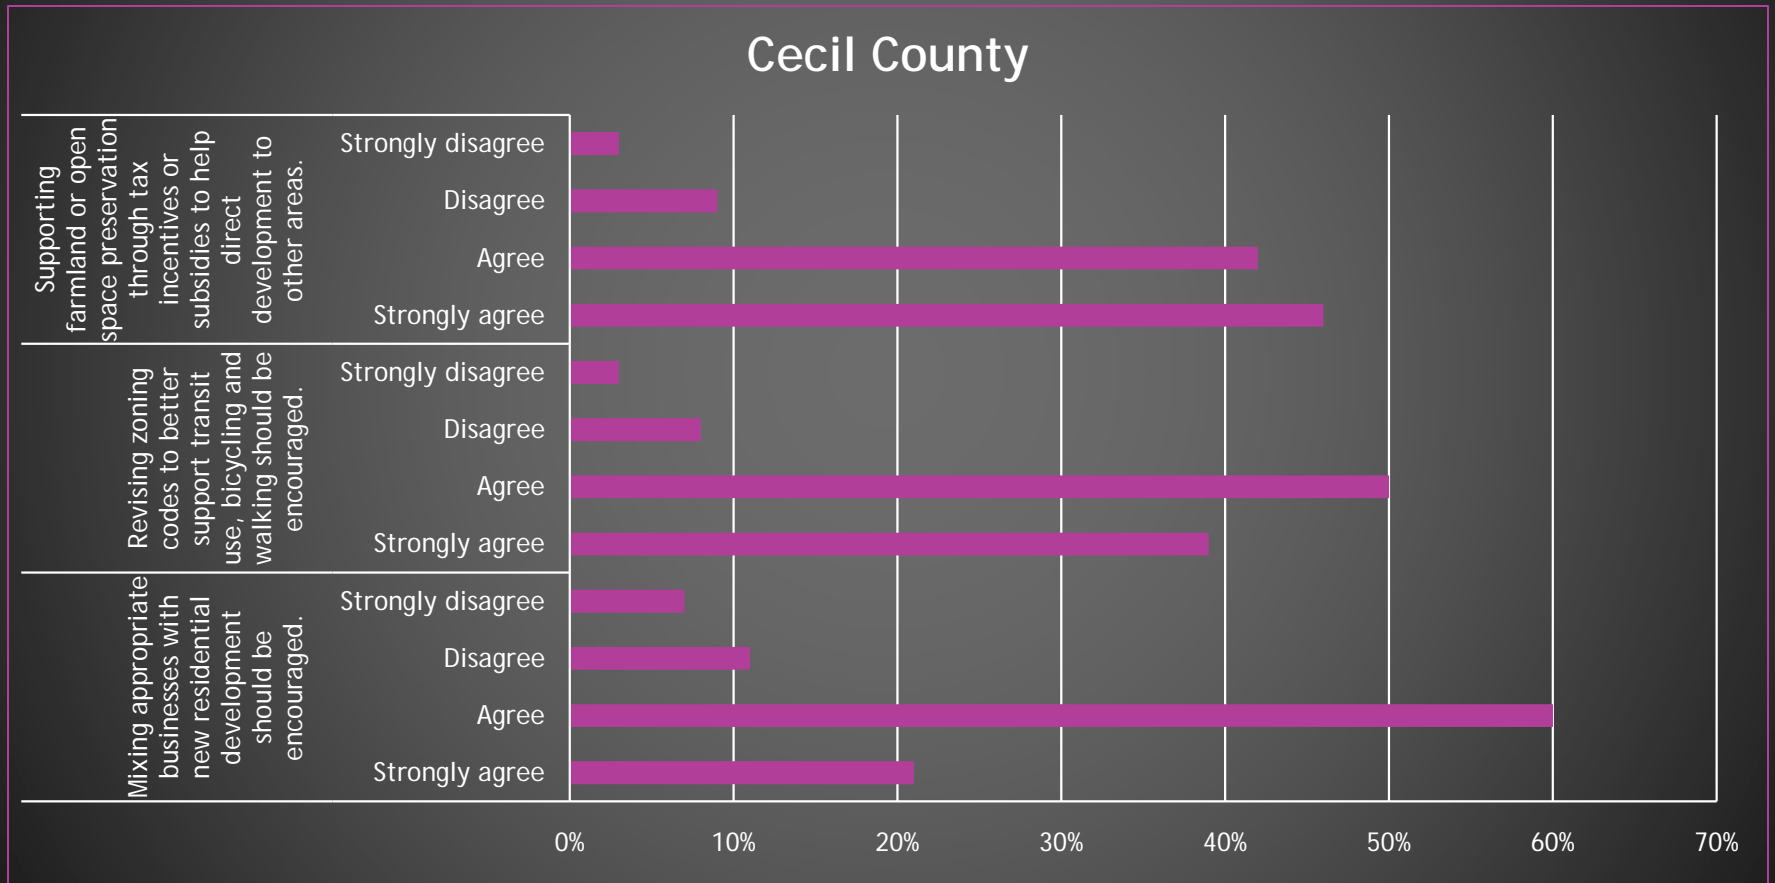

Strategies to Manage Growth and Development in Cecil County