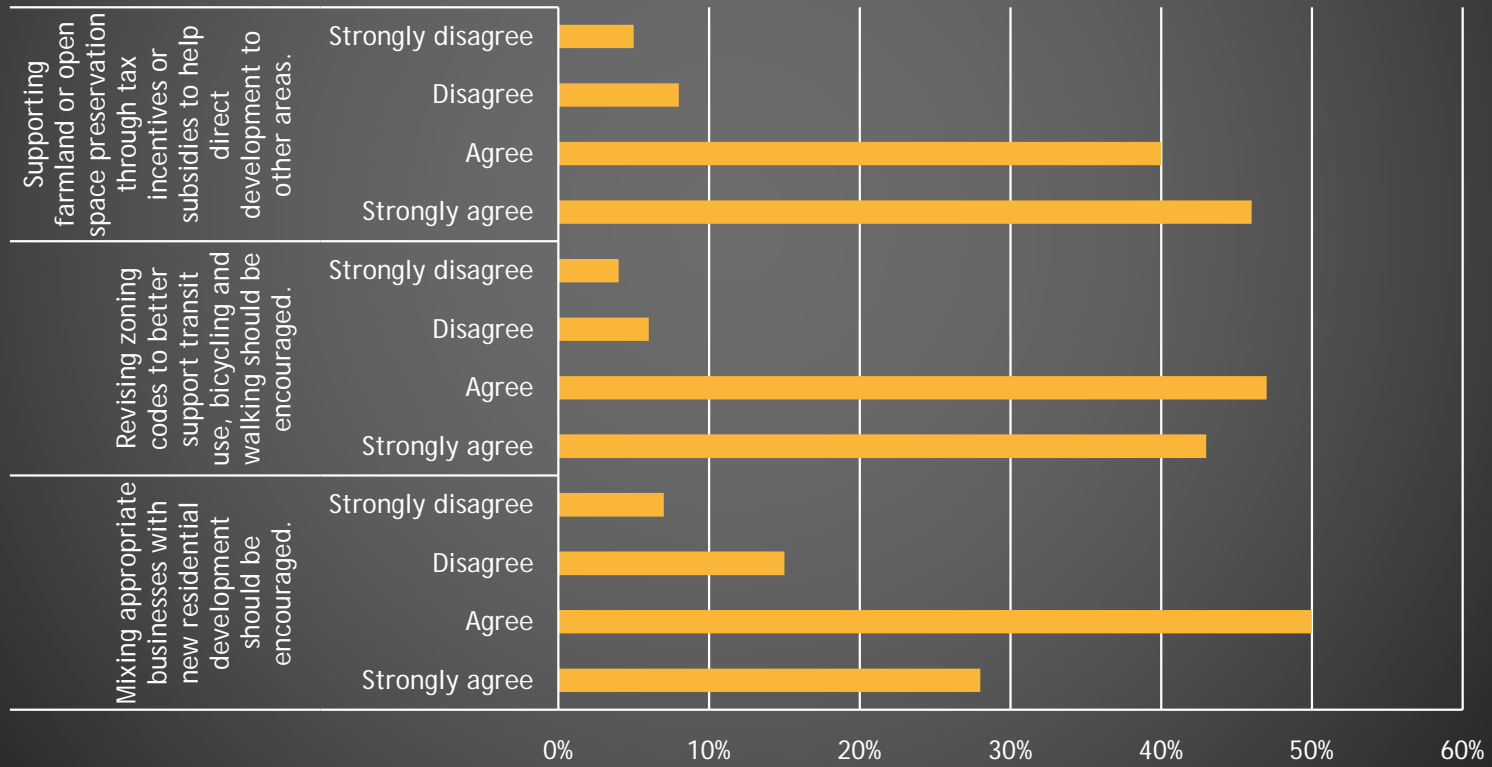

Strategies to Manage Growth and Development in New Castle County

New Castle County