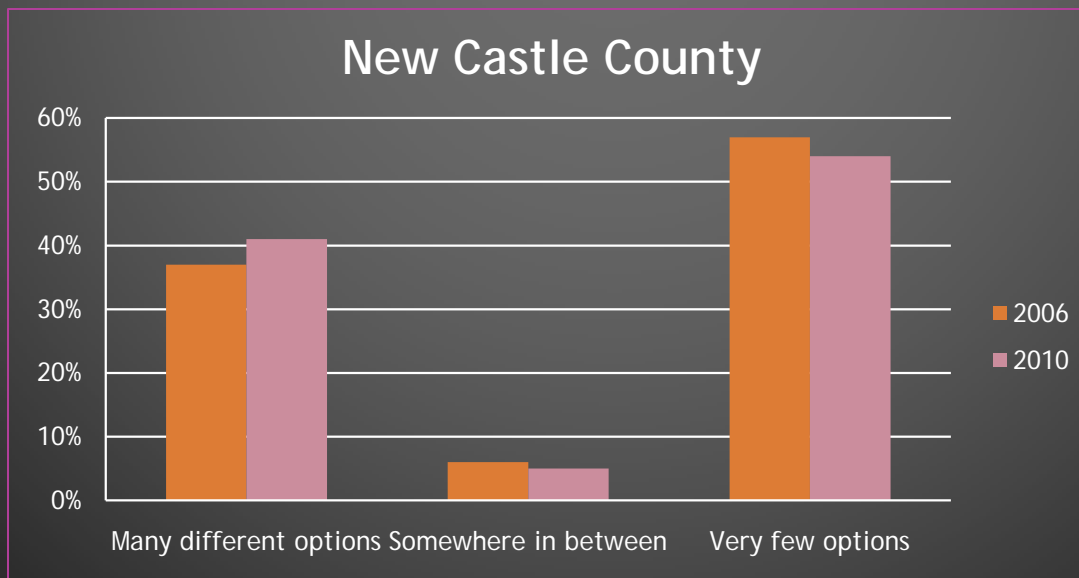

WILMAPCO's 2010 Public Opinion Survey

Presentation to the TAC

10/20/10

WILMAPCO's 2010 POS

- Purpose of POS
- Survey Process
- Results

Most critical issue faced in the next 5 to 10 years...

How well does the transportation system meet your travel needs?

Variety of Transportation Options

Desired Transportation not Currently Available

Biggest Transportation Issue

Cecil County

New Castle County

Seriousness of Local Traffic Congestion

Behaviors to Avoid Traffic Congestion