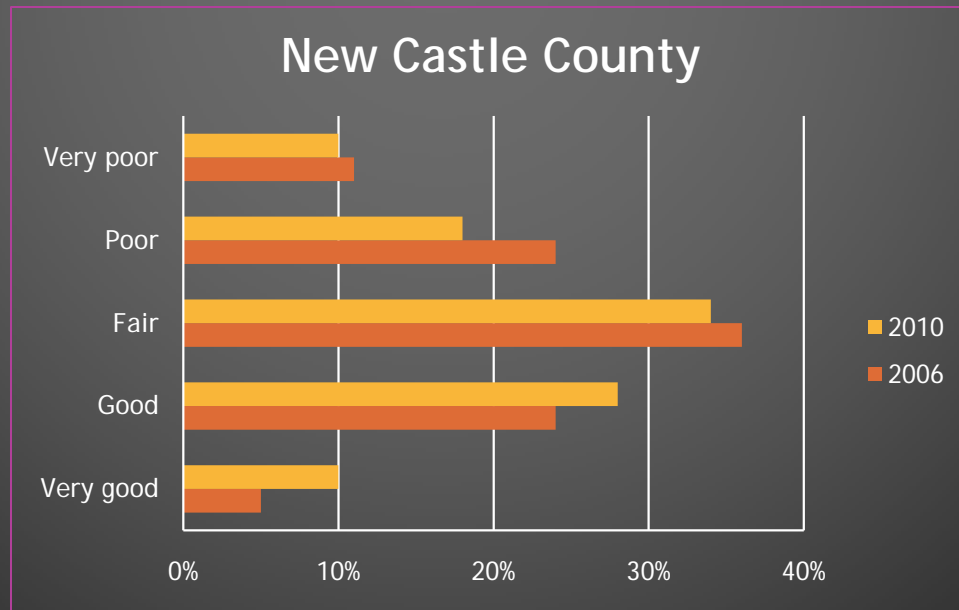

Strategies to Manage Growth and Development in Cecil County

Strategies to Manage Growth and Development in New Castle County

New Castle County

Air Quality

Knowledge of Ozone Action Days

Behaviors to Improve Air Quality

Cecil County

New Castle County

Age of Respondents

Household Size

Respondent's Education Level

Respondent's Ethnicity

Annual Family Income

Familiarity with WILMAPCO