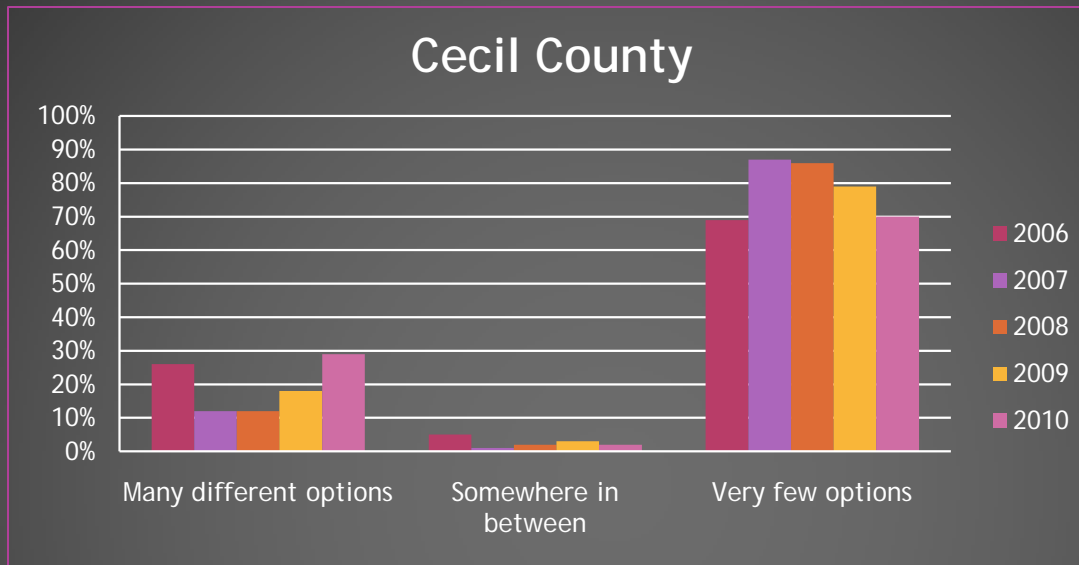

WILMAPCO's 2010 Public Opinion Survey

Presentation to the TAC

10/20/10

WILMAPCO's 2010 POS

- Purpose of POS
- Survey Process
- Results

Most critical issue faced in the next 5 to 10 years...

How well does the transportation system meet your travel needs?

Variety of Transportation Options

Desired Transportation not Currently Available

Biggest Transportation Issue

Cecil County

New Castle County

Seriousness of Local Traffic Congestion

Behaviors to Avoid Traffic Congestion