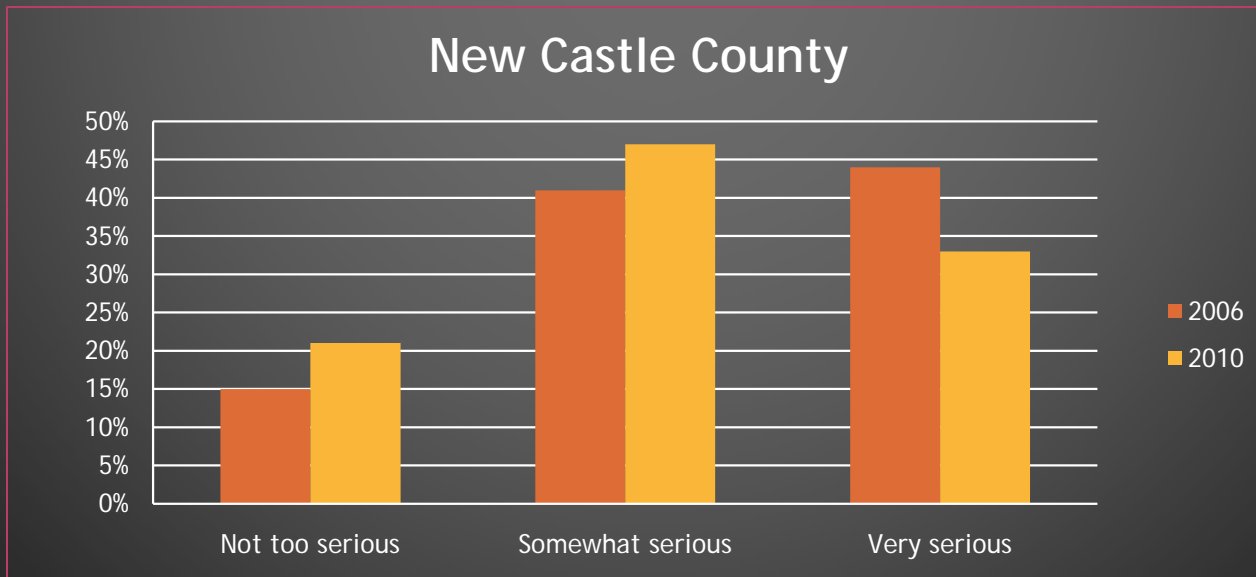

WILMAPCO's 2010 Public Opinion Survey

Presentation to the TAC

10/20/10

WILMAPCO's 2010 POS

- Purpose of POS
- Survey Process
- Results

Most critical issue faced in the next 5 to 10 years...

How well does the transportation system meet your travel needs?

Variety of Transportation Options

Desired Transportation not Currently Available

Biggest Transportation Issue

Cecil County

New Castle County

Seriousness of Local Traffic Congestion

Behaviors to Avoid Traffic Congestion