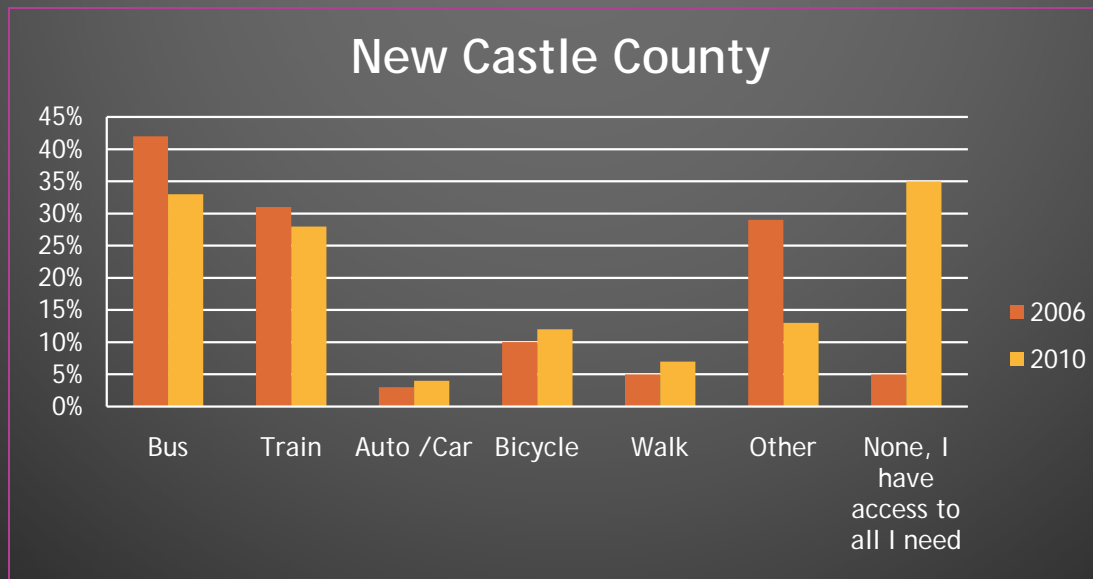

WILMAPCO's 2010 Public Opinion Survey

Presentation to the TAC

10/20/10

WILMAPCO's 2010 POS

- Purpose of POS
- Survey Process
- Results

Most critical issue faced in the next 5 to 10 years...

How well does the transportation system meet your travel needs?

Variety of Transportation Options

Desired Transportation not Currently Available

Biggest Transportation Issue

Cecil County

New Castle County

Seriousness of Local Traffic Congestion

Behaviors to Avoid Traffic Congestion