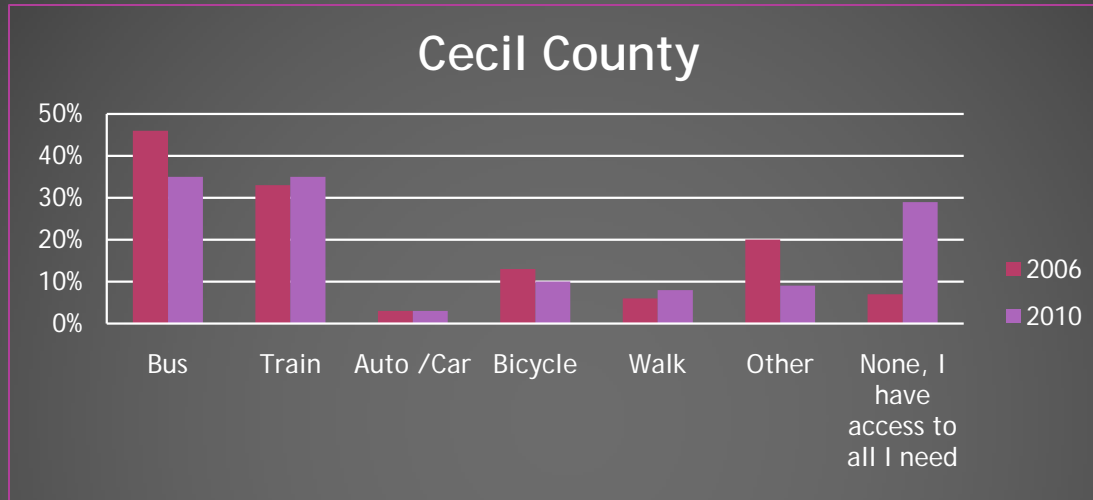

WILMAPCO's 2010 Public Opinion Survey

Presentation to the TAC

10/20/10

WILMAPCO's 2010 POS

- Purpose of POS
- Survey Process
- Results

Most critical issue faced in the next 5 to 10 years...

How well does the transportation system meet your travel needs?

Variety of Transportation Options

Desired Transportation not Currently Available

Biggest Transportation Issue

Cecil County

New Castle County

Seriousness of Local Traffic Congestion

Behaviors to Avoid Traffic Congestion