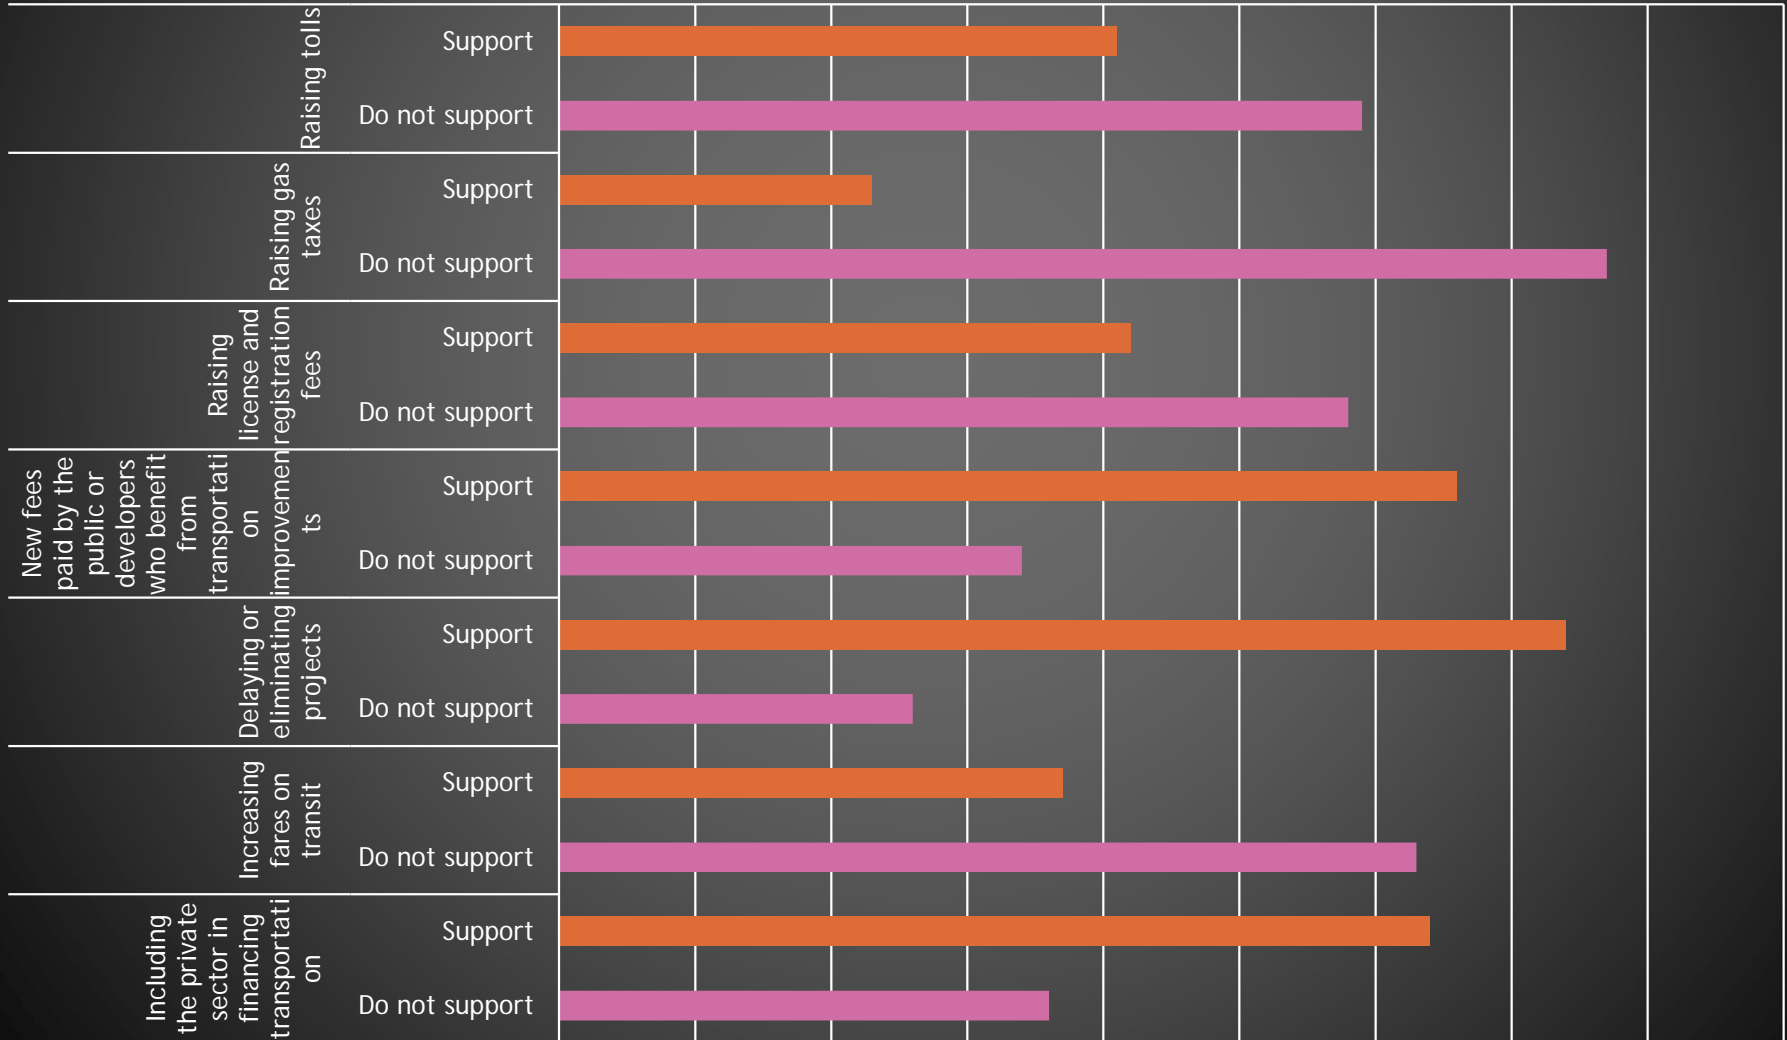

New Castle County

Support for Various Funding Methods Cecil

Support for Various Funding Methods New Castle

New Castle County 2010

0% 10% 20% 30% 40% 50% 60% 70% 80% 90%

Support for New Development

Placement of New Development