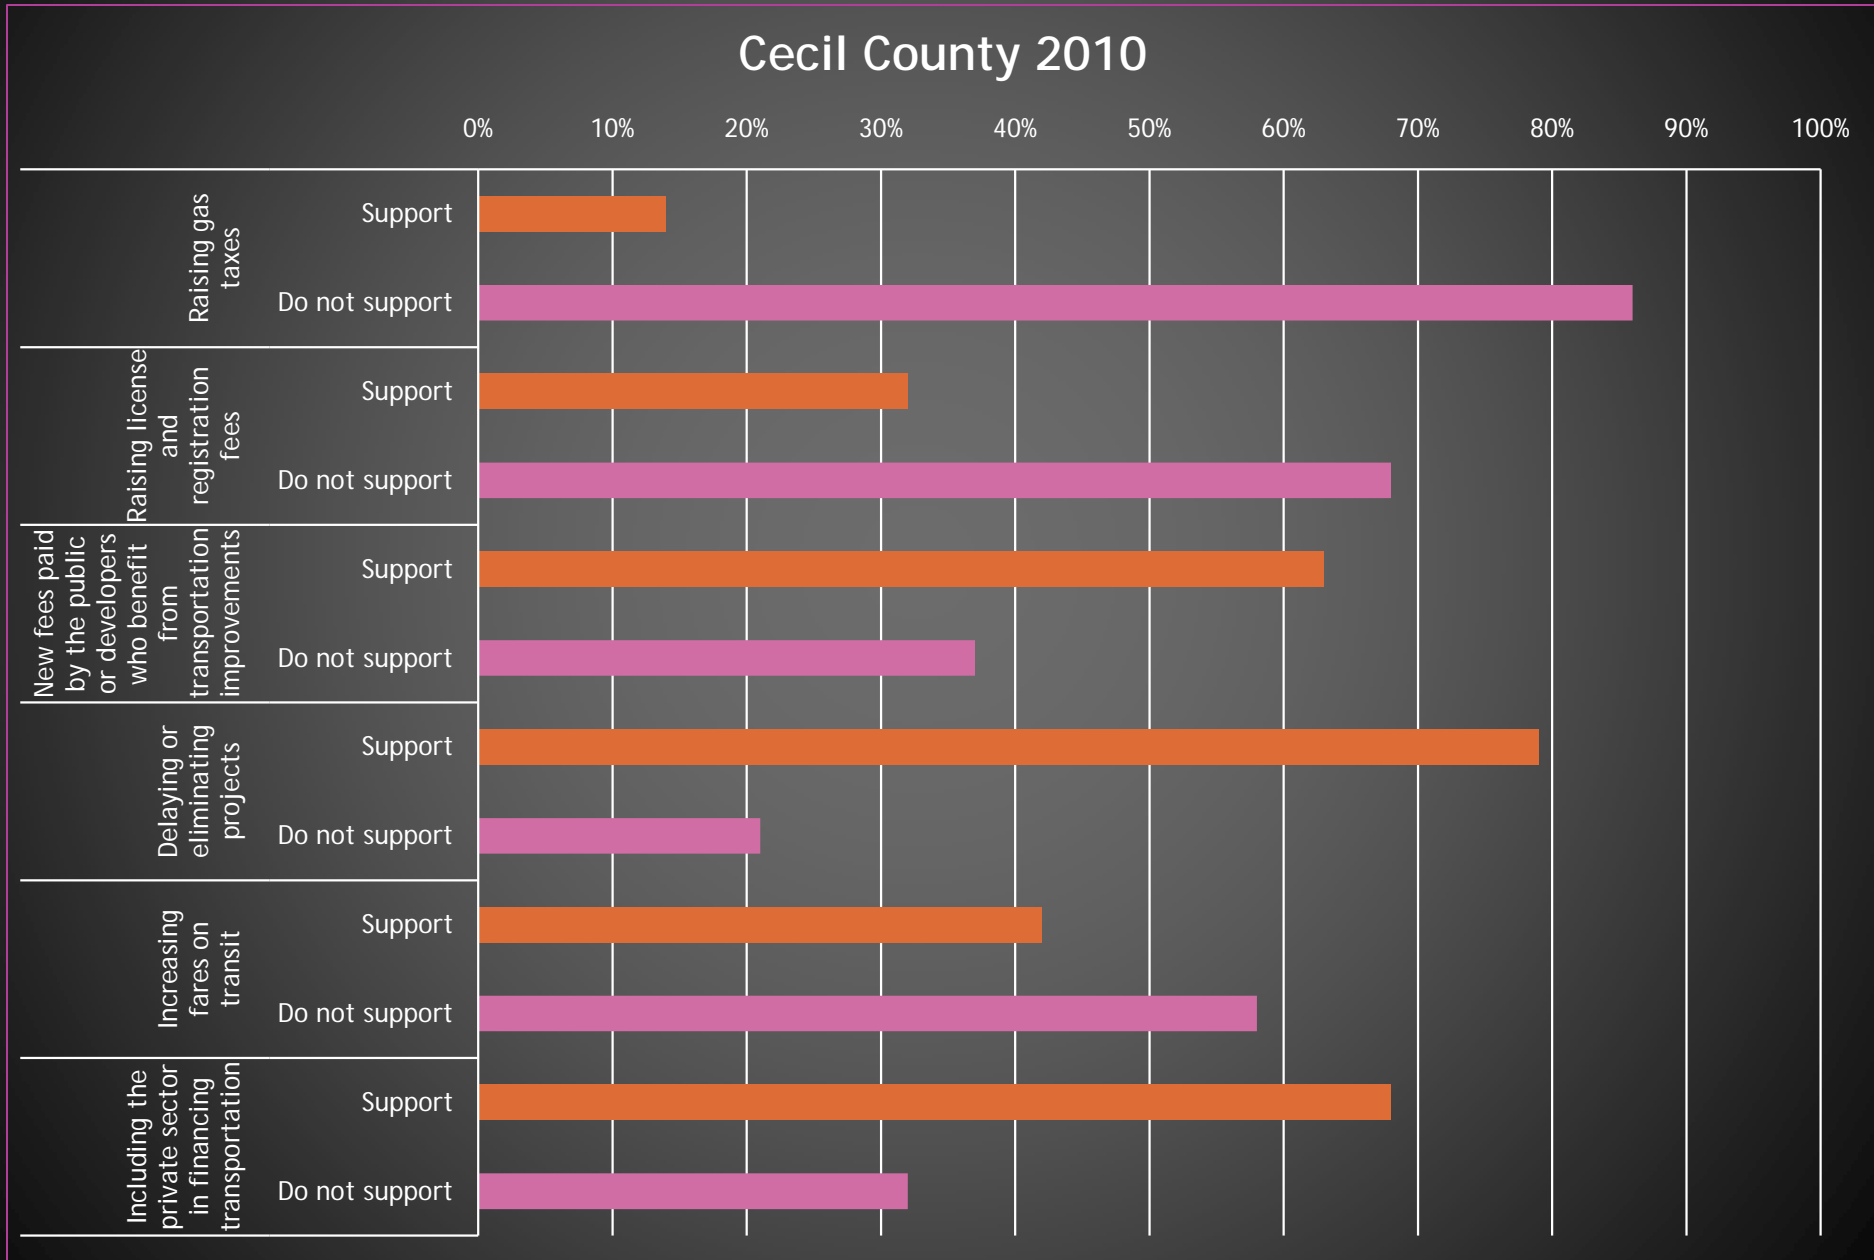

Support for Various Funding Methods Cecil