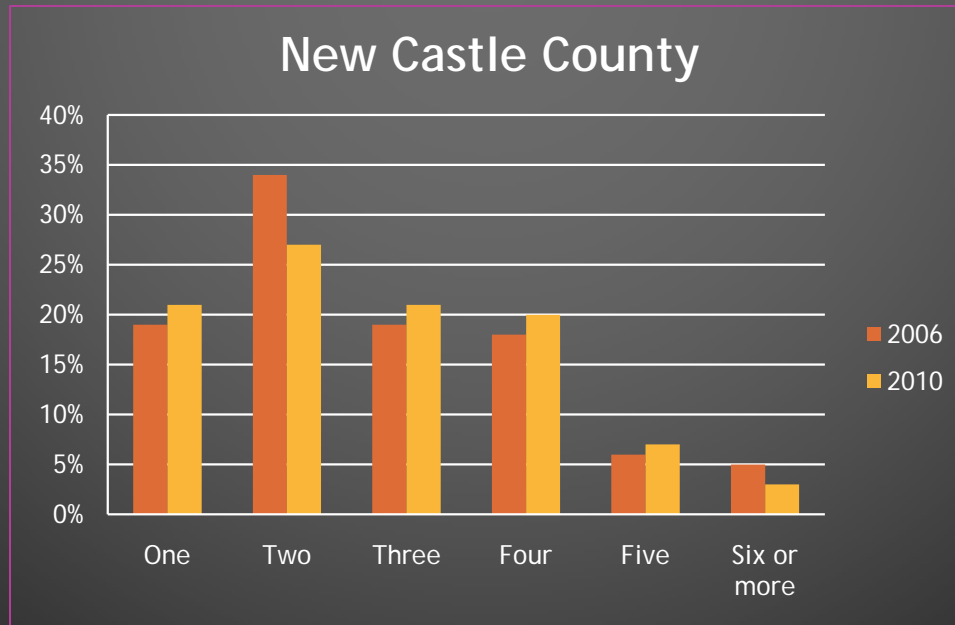

Cecil County

New Castle County

Age of Respondents

Household Size

Respondent's Education Level

Respondent's Ethnicity

Annual Family Income

Familiarity with WILMAPCO