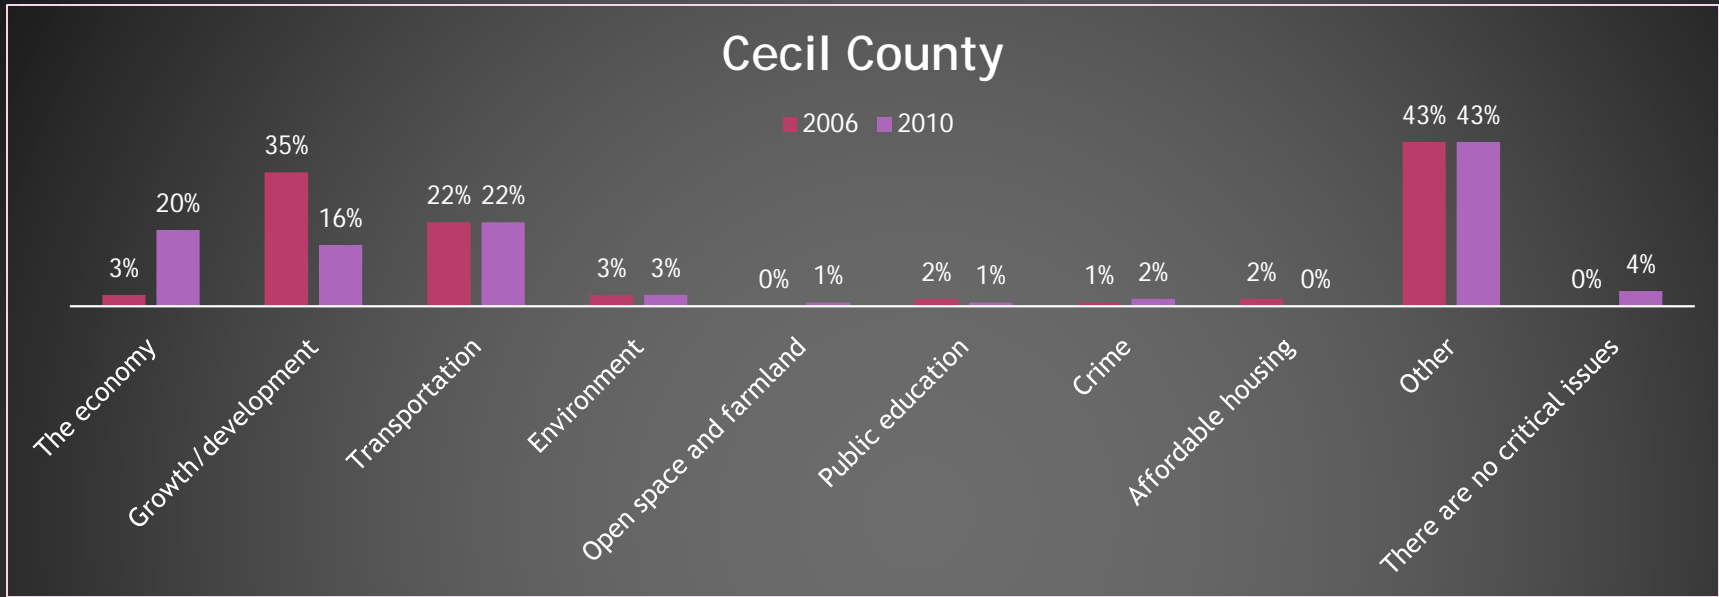

WILMAPCO's 2010 Public Opinion Survey

Presentation to the TAC

10/20/10

WILMAPCO's 2010 POS

- Purpose of POS
- Survey Process
- Results

Most critical issue faced in the next 5 to 10 years...

How well does the transportation system meet your travel needs?

Variety of Transportation Options

Desired Transportation not Currently Available

Biggest Transportation Issue

Cecil County

New Castle County

Seriousness of Local Traffic Congestion

Behaviors to Avoid Traffic Congestion