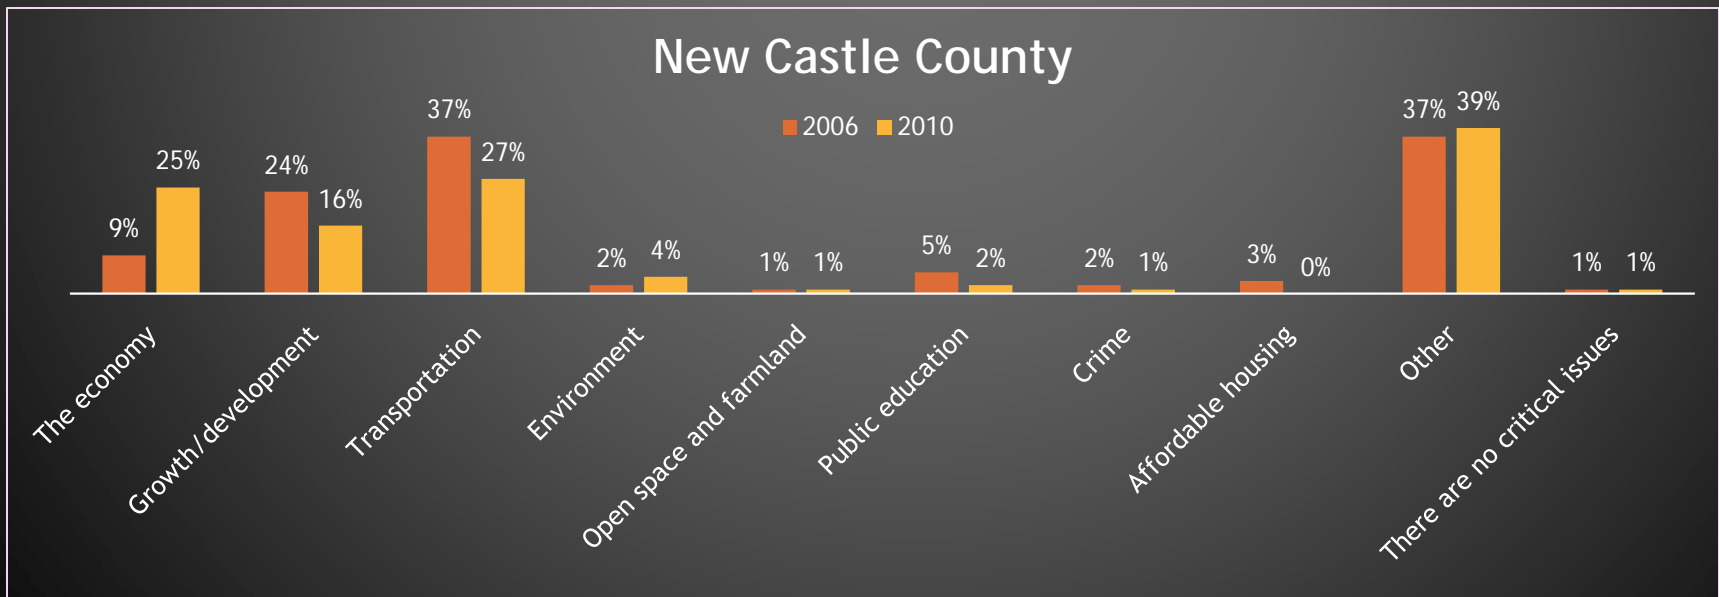

WILMAPCO's 2010 Public Opinion Survey

Presentation to the TAC

10/20/10

WILMAPCO's 2010 POS

- Purpose of POS
- Survey Process
- Results

Most critical issue faced in the next 5 to 10 years...

How well does the transportation system meet your travel needs?

Variety of Transportation Options

Desired Transportation not Currently Available

Biggest Transportation Issue

Cecil County

New Castle County

Seriousness of Local Traffic Congestion

Behaviors to Avoid Traffic Congestion