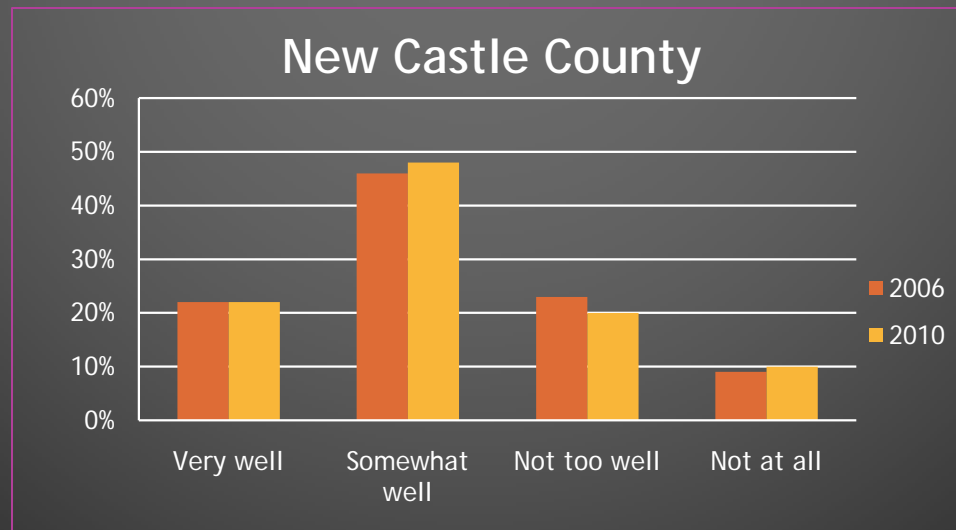

WILMAPCO's 2010 Public Opinion Survey

Presentation to the TAC

10/20/10

WILMAPCO's 2010 POS

- Purpose of POS
- Survey Process
- Results

Most critical issue faced in the next 5 to 10 years...

How well does the transportation system meet your travel needs?

Variety of Transportation Options

Desired Transportation not Currently Available

Biggest Transportation Issue

Cecil County

New Castle County

Seriousness of Local Traffic Congestion

Behaviors to Avoid Traffic Congestion