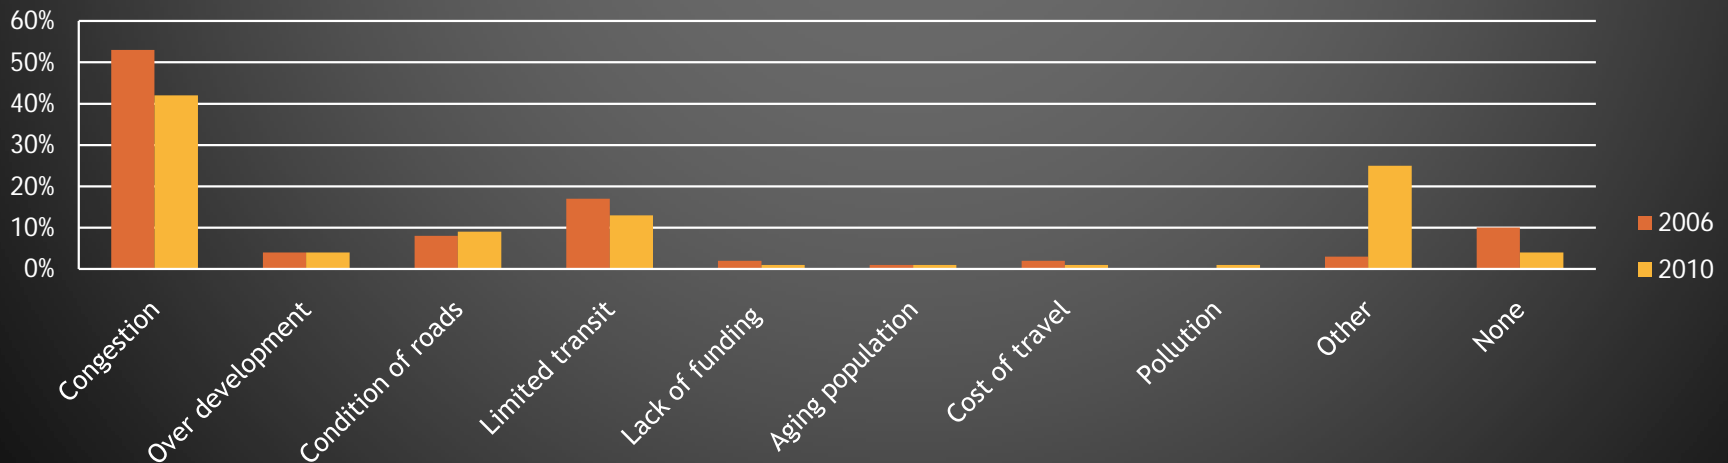

WILMAPCO's 2010 Public Opinion Survey

Presentation to the TAC

10/20/10

WILMAPCO's 2010 POS

- Purpose of POS
- Survey Process
- Results

Most critical issue faced in the next 5 to 10 years...

How well does the transportation system meet your travel needs?

Variety of Transportation Options

Desired Transportation not Currently Available

Biggest Transportation Issue

Cecil County

New Castle County

Seriousness of Local Traffic Congestion

Behaviors to Avoid Traffic Congestion