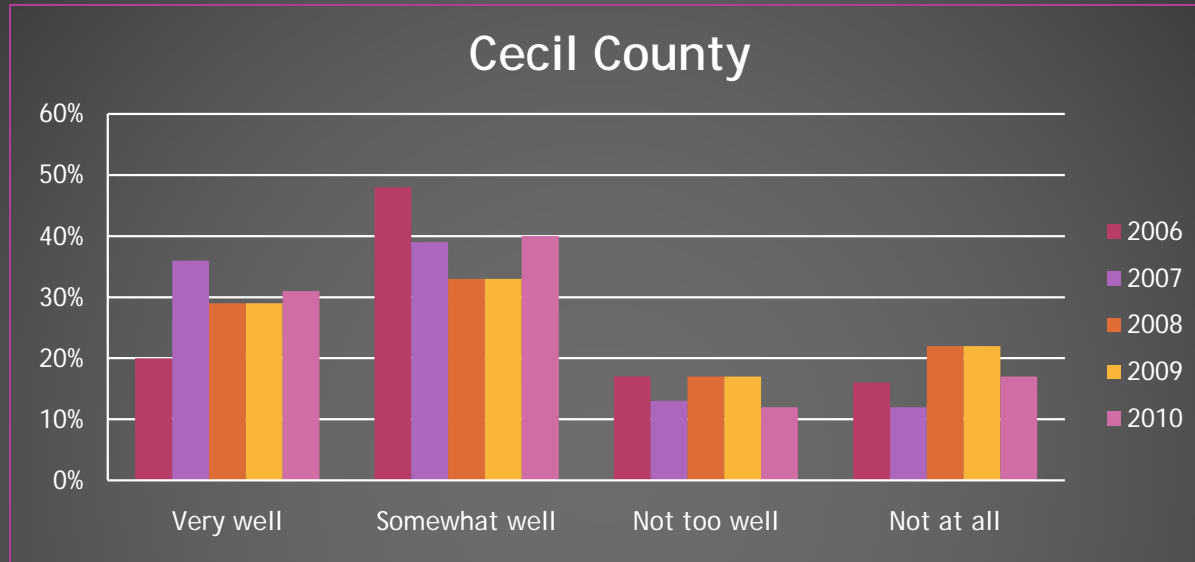

WILMAPCO's 2010 Public Opinion Survey

Presentation to the TAC

10/20/10

WILMAPCO's 2010 POS

- Purpose of POS
- Survey Process
- Results

Most critical issue faced in the next 5 to 10 years...

How well does the transportation system meet your travel needs?

Variety of Transportation Options

Desired Transportation not Currently Available

Biggest Transportation Issue

Cecil County

New Castle County

Seriousness of Local Traffic Congestion

Behaviors to Avoid Traffic Congestion