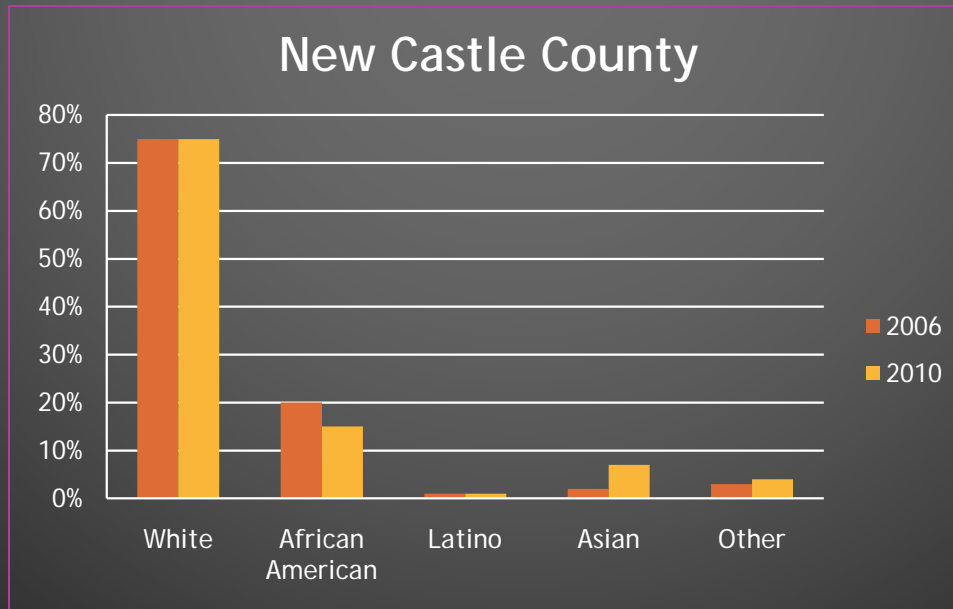

Cecil County

New Castle County

Age of Respondents

Household Size

Respondent's Education Level

Respondent's Ethnicity

Annual Family Income

Familiarity with WILMAPCO