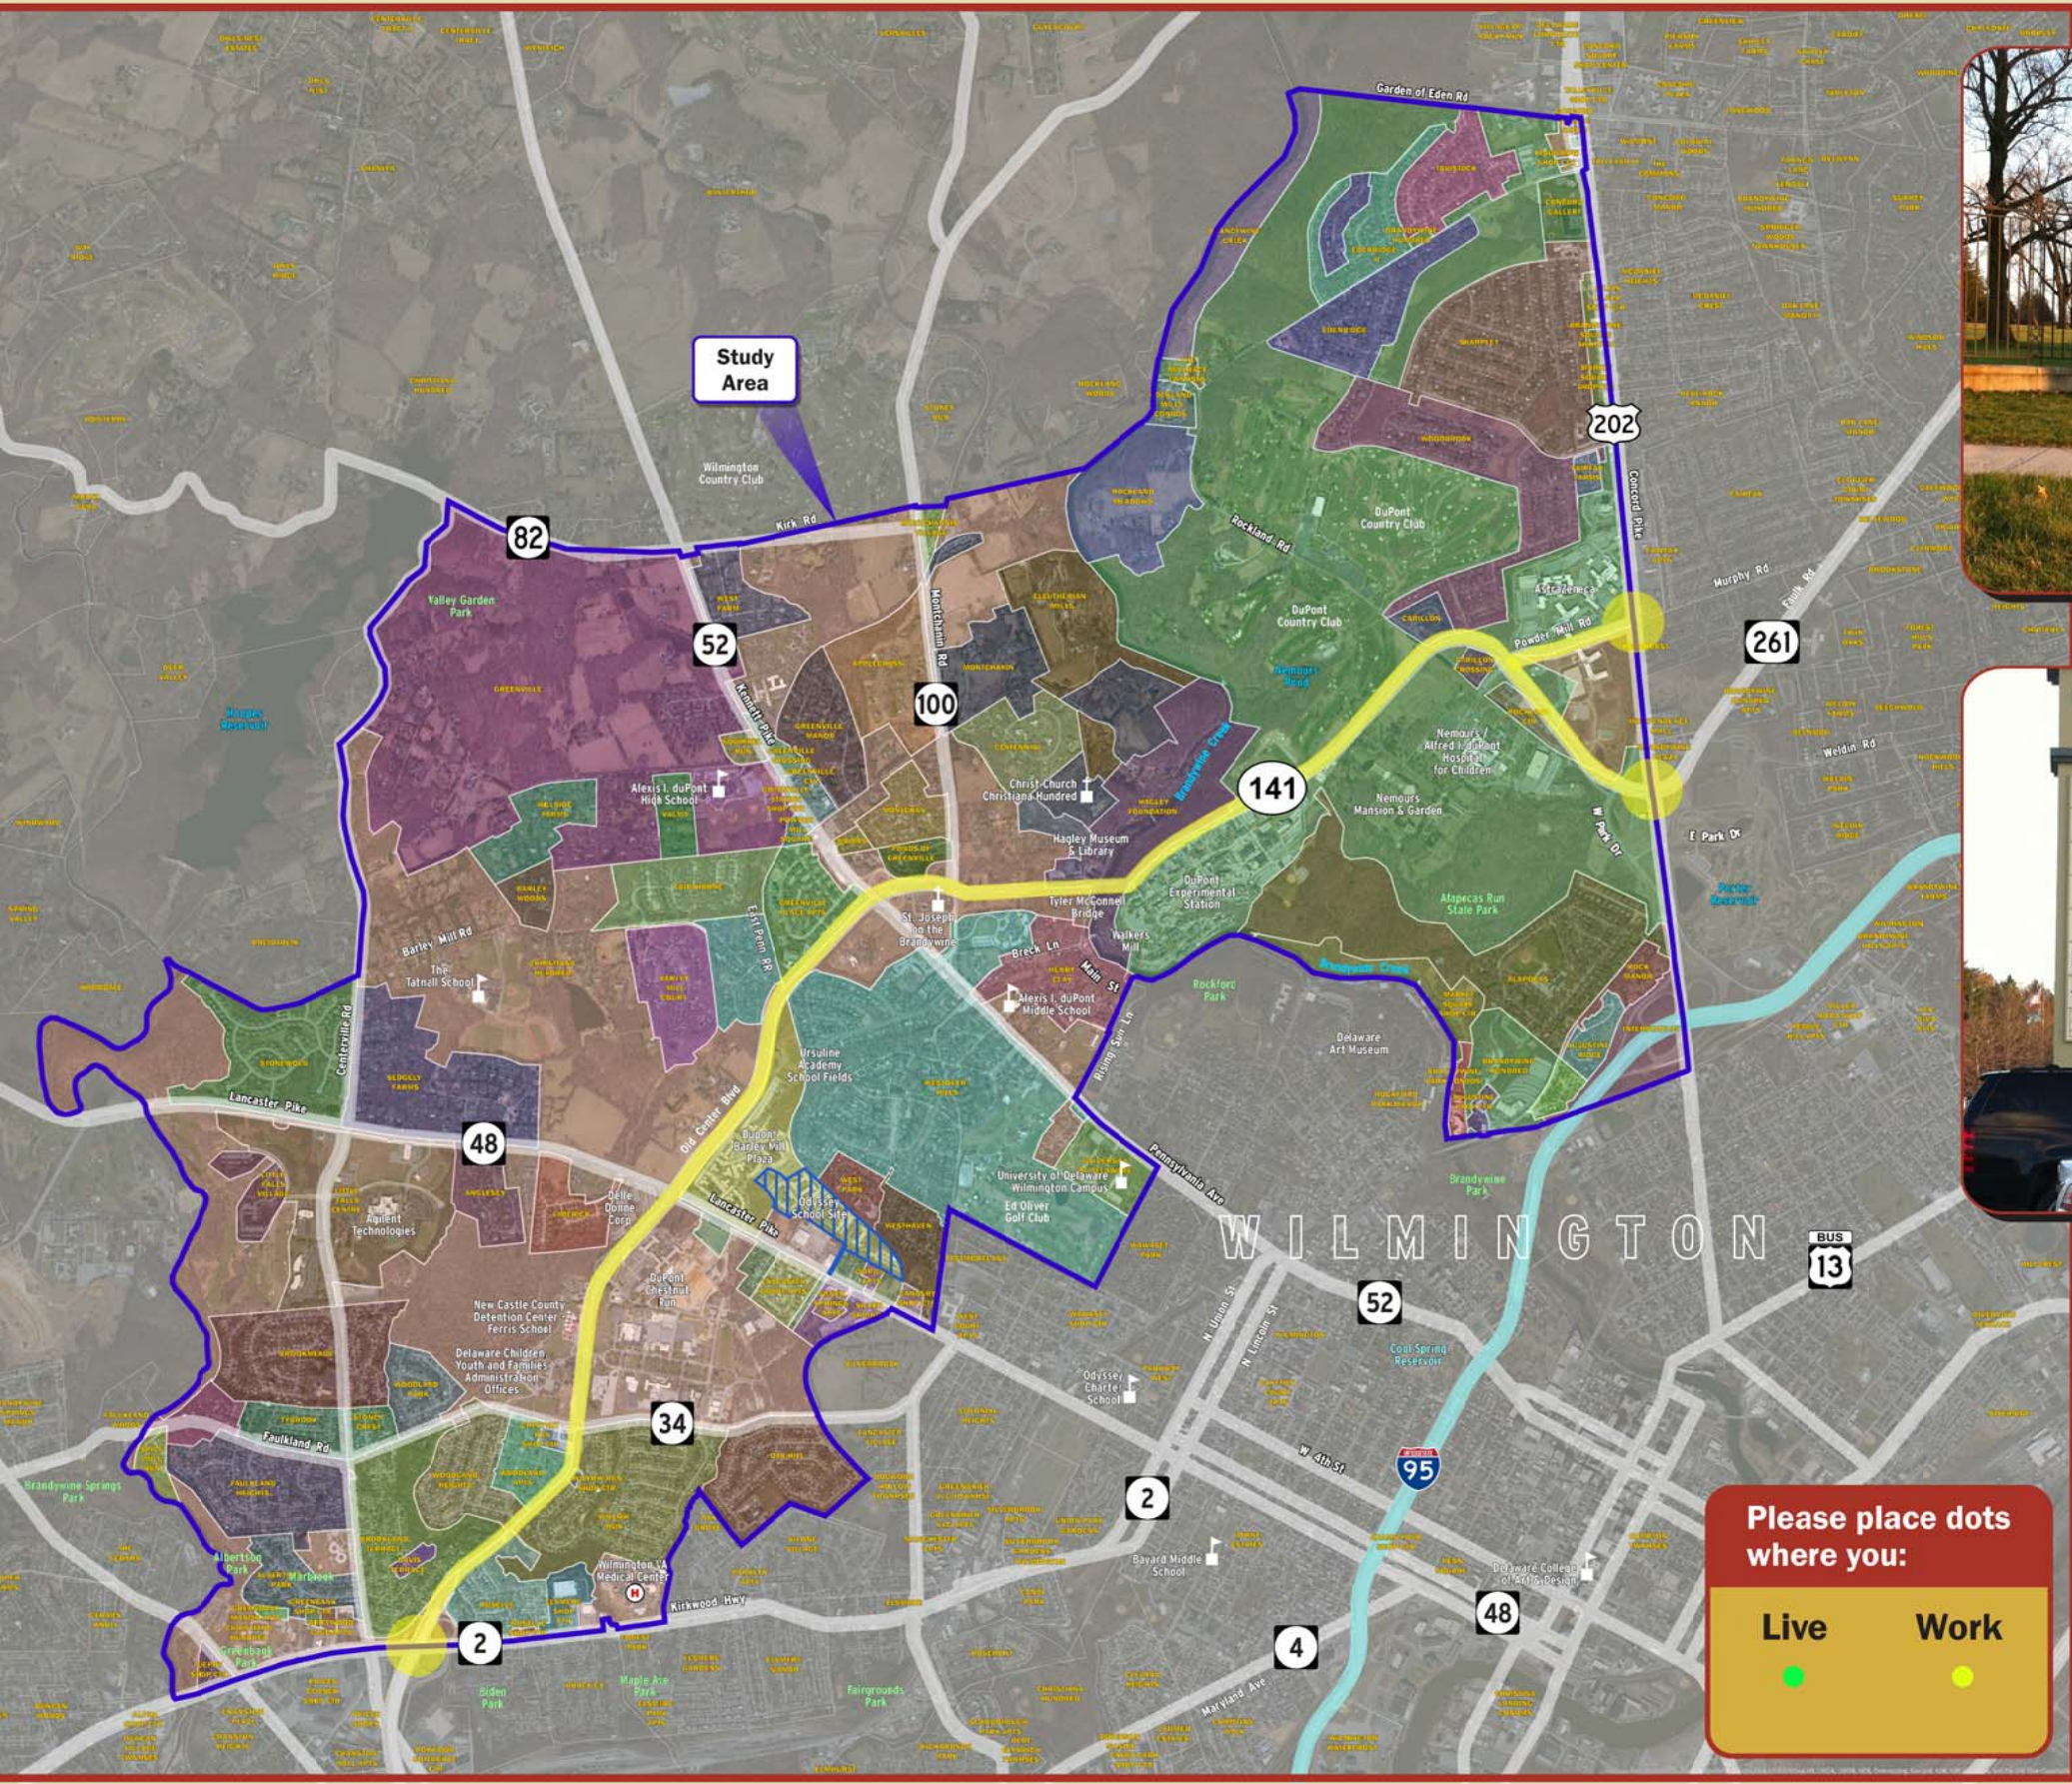

SR 141 Corridor Project Area Map

Please place dots where you:

Live **Work**

● ●

NOTE: The colors used to show neighborhood boundaries were randomly generated.