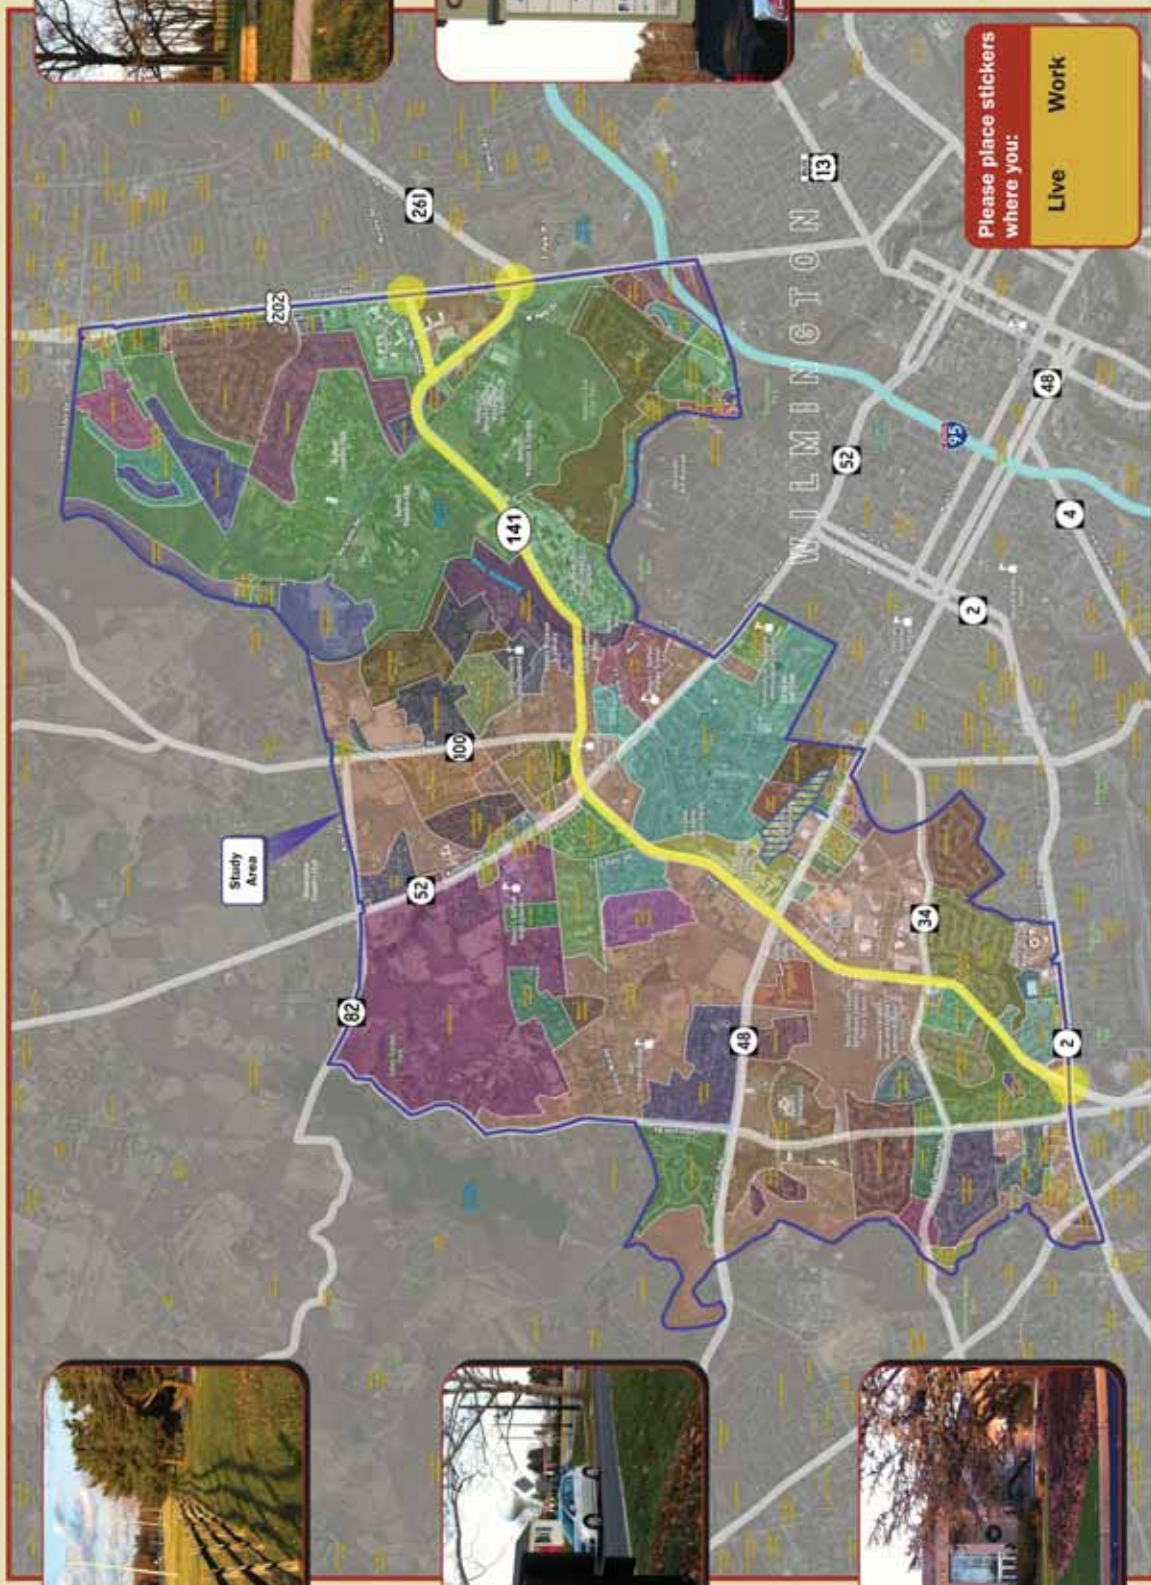

SR 141 Corridor Project Area Map

Please place stickers where you:
Live **Work**

NOTE: The colors used to show neighborhood boundaries were randomly generated.

WILMAPCO