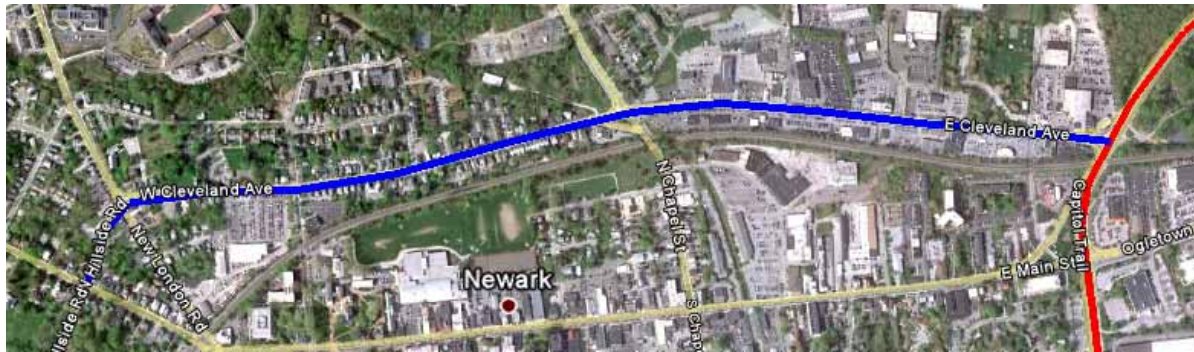

Private / Public / Academic Partnerships

- Delaware Signal Timing Enhancement Partnership (DSTEP)