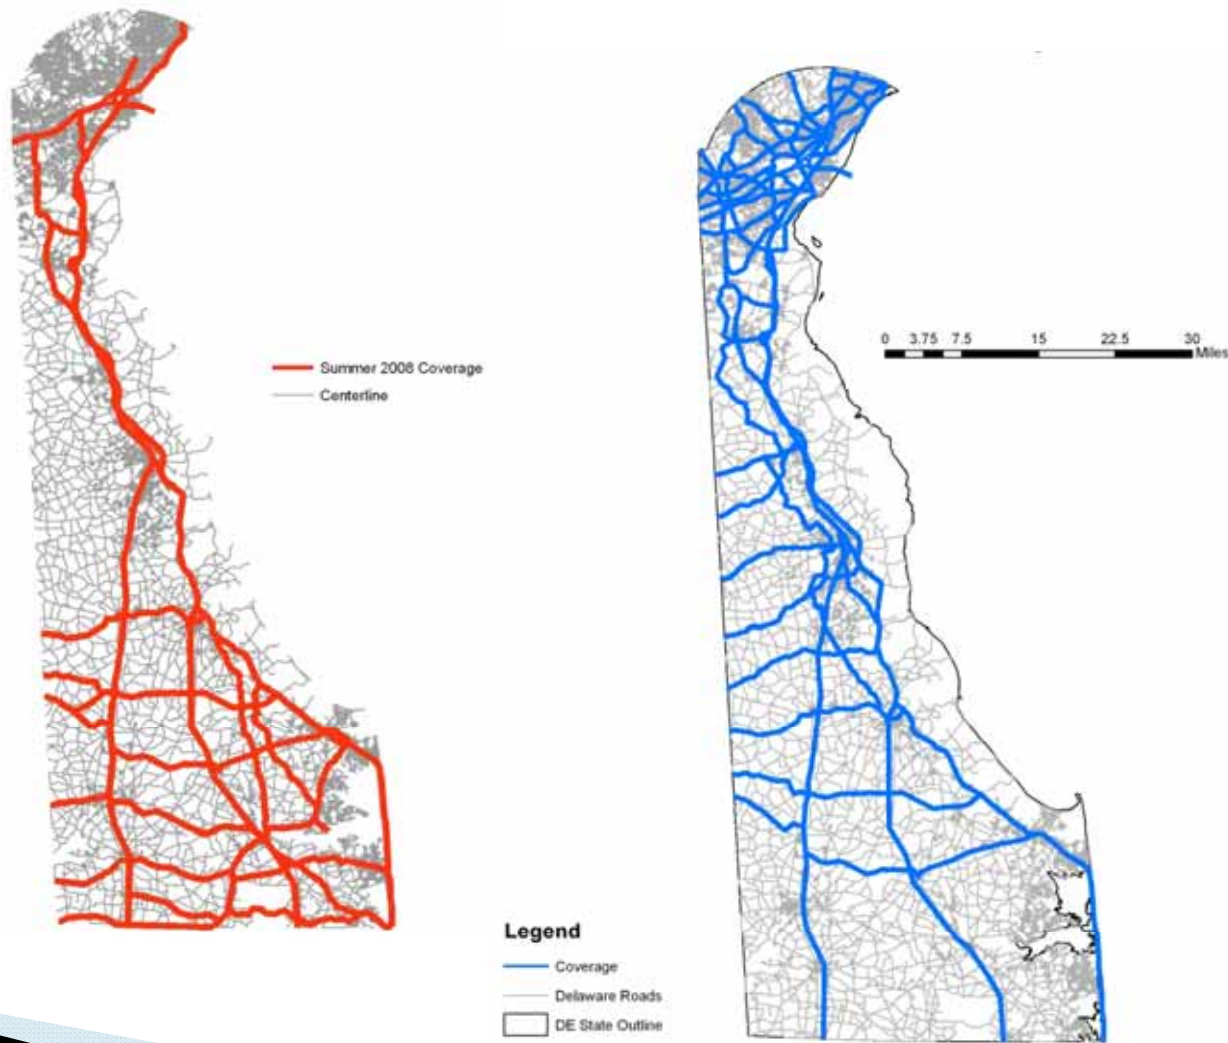

DEIDOT Operations / Planning / WILMAPCO/ UD Partnerships

- GPS Project