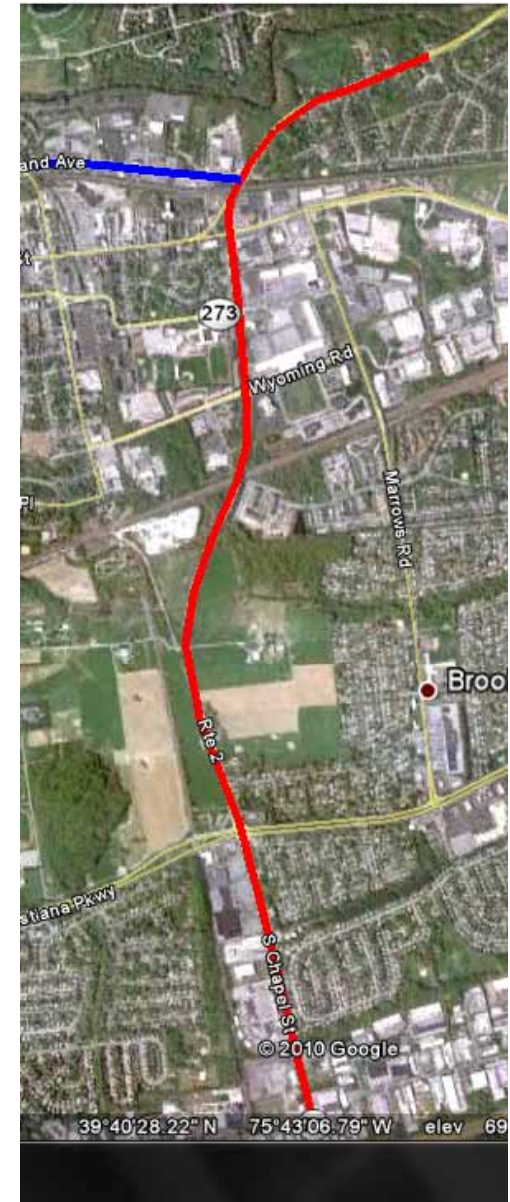

Private / Public / Academic Partnerships

- Delaware Signal Timing Enhancement Partnership (DSTEP)