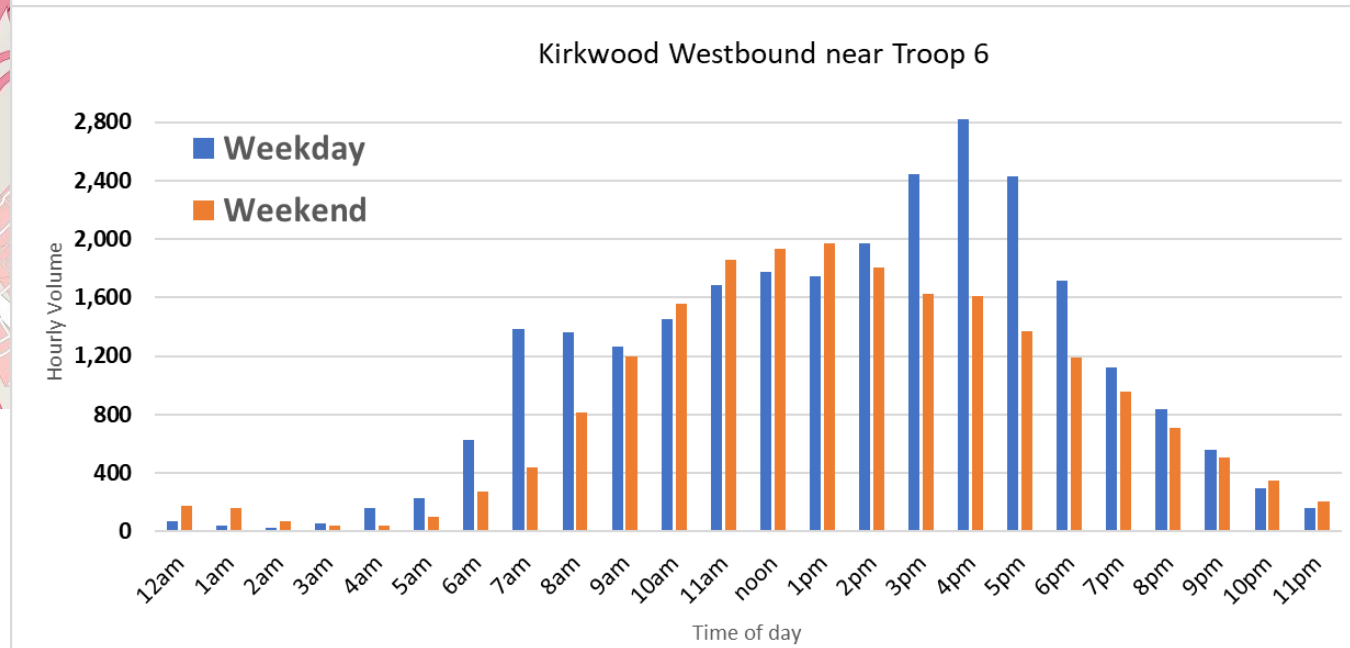

Hourly Traffic Volumes: Spring 2023

Location: Kirkwood Highway near Greenbank Rd. / Red Clay Creek

Source: Streetlight 2023. Data collected between 3/1/23 and 5/21/23. Includes all vehicles. Weekday volumes collected between Monday thru Thursday. Weekend volumes collected from both Saturday & Sunday.

Hourly Traffic Volumes: Spring 2023

Location: Kirkwood Highway near Troop 6/ Prices Corner

Location Map

Source: Streetlight 2023. Data collected between 3/1/23 and 5/21/23. Includes all vehicles. Weekday volumes collected between Monday thru Thursday. Weekend volumes collected from both Saturday & Sunday.

Hourly Traffic Volumes: Spring 2023

Location: Kirkwood Highway near VA Hospital

Location Map

Source: Streetlight 2023. Data collected between 3/1/23 and 5/21/23. Includes all vehicles. Weekday volumes collected between Monday thru Thursday. Weekend volumes collected from both Saturday & Sunday.