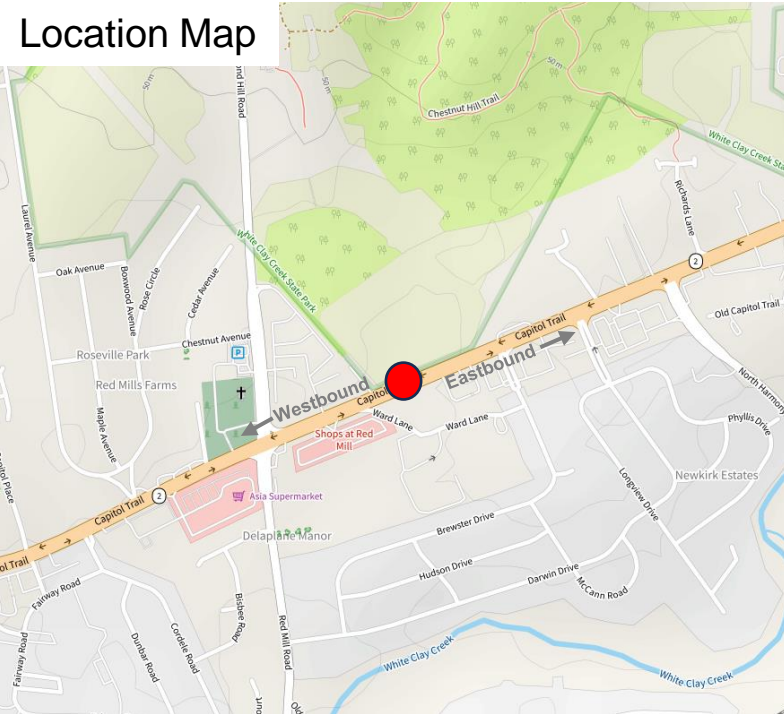

Hourly Traffic Volumes: Spring 2023

Location: Kirkwood Highway near Blue Hen Car Wash

Location Map

Source: Streetlight 2023. Data collected between 3/1/23 and 5/21/23. Includes all vehicles. Weekday volumes collected between Monday thru Thursday. Weekend volumes collected from both Saturday & Sunday.

Hourly Traffic Volumes: Spring 2023

Location: Kirkwood Highway near Shue Middle School

Location Map

Source: Streetlight 2023. Data collected between 3/1/23 and 5/21/23. Includes all vehicles. Weekday volumes collected between Monday thru Thursday. Weekend volumes collected from both Saturday & Sunday.

Hourly Traffic Volumes: Spring 2023

Location: Kirkwood Highway near Kirkwood Library/ All Saints Cemetery

Location Map

Source: Streetlight 2023. Data collected between 3/1/23 and 5/21/23. Includes all vehicles. Weekday volumes collected between Monday thru Thursday. Weekend volumes collected from both Saturday & Sunday.

Hourly Traffic Volumes: Spring 2023

Location: Kirkwood Highway near VA Hospital

Location Map

Source: Streetlight 2023. Data collected between 3/1/23 and 5/21/23. Includes all vehicles. Weekday volumes collected between Monday thru Thursday. Weekend volumes collected from both Saturday & Sunday.