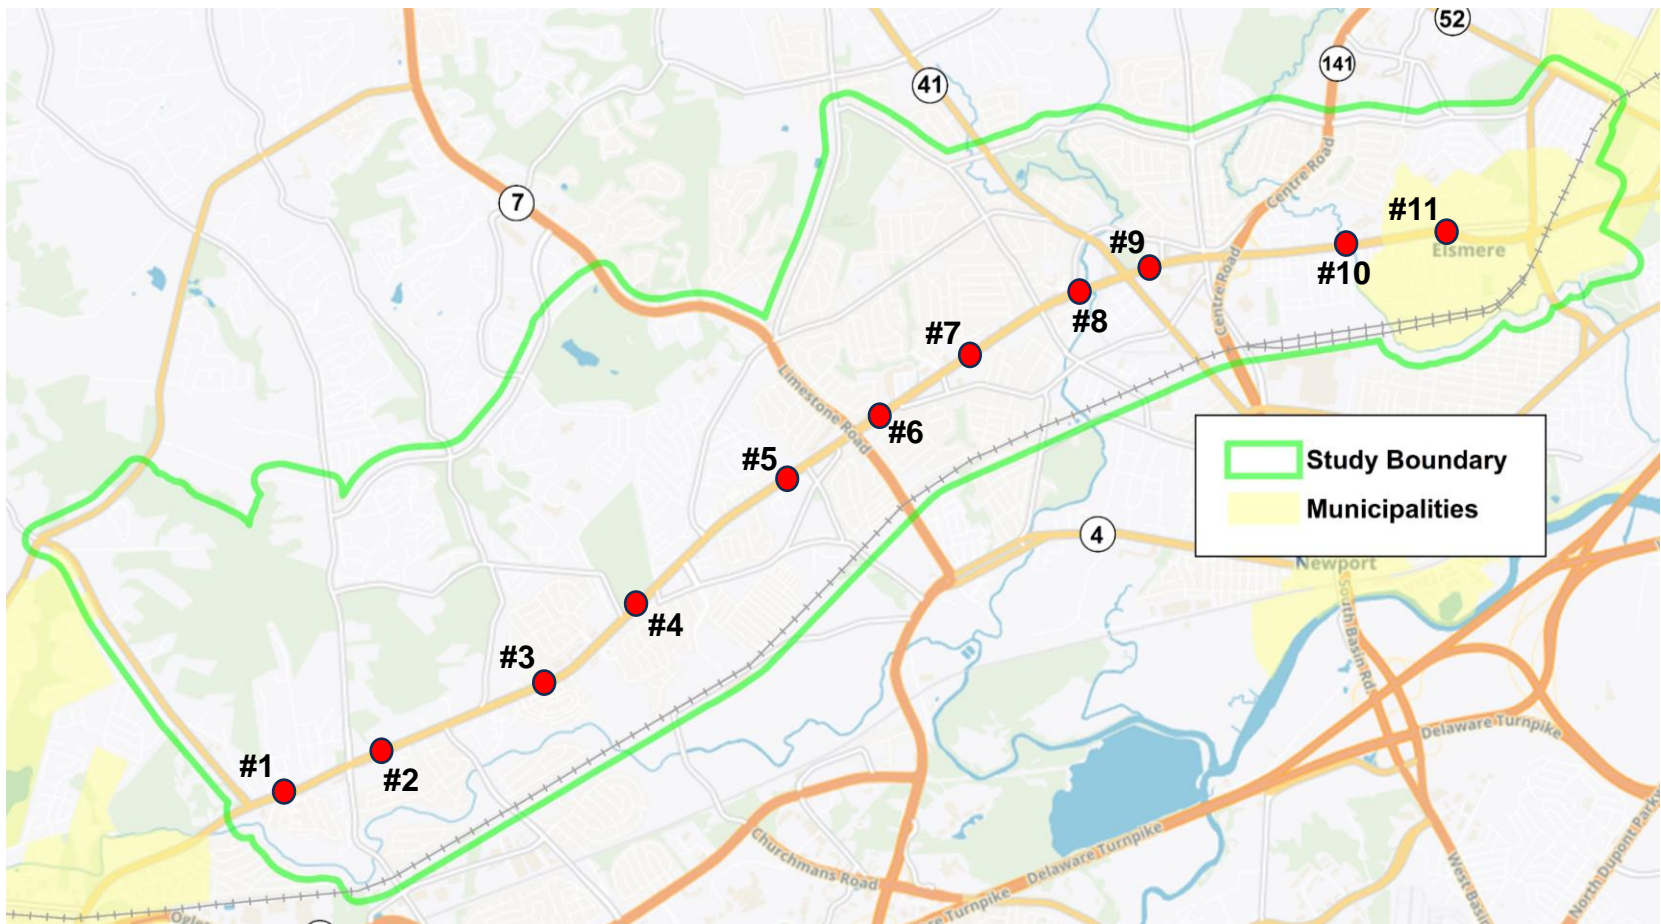

Kirkwood Highway Hourly Traffic Volume Summary: Spring 2023

Locations:

Site	Description
#1	near Blue Hen Car Wash
#2	near Shue Middle School
#3	near Green Valley
#4	near Kirkwood Library/ All Saints Cemetery
#5	near St. James Church Rd. (Kirkwood Auto)

Hourly Traffic Volumes: Spring 2023

Location: Kirkwood Highway near Blue Hen Car Wash

Location Map

Source: Streetlight 2023. Data collected between 3/1/23 and 5/21/23. Includes all vehicles. Weekday volumes collected between Monday thru Thursday. Weekend volumes collected from both Saturday & Sunday.

Hourly Traffic Volumes: Spring 2023

Location: Kirkwood Highway near Kirkwood Library/ All Saints Cemetery

Location Map

Source: Streetlight 2023. Data collected between 3/1/23 and 5/21/23. Includes all vehicles. Weekday volumes collected between Monday thru Thursday. Weekend volumes collected from both Saturday & Sunday.

Hourly Traffic Volumes: Spring 2023

Location: Kirkwood Highway near VA Hospital

Location Map

Source: Streetlight 2023. Data collected between 3/1/23 and 5/21/23. Includes all vehicles. Weekday volumes collected between Monday thru Thursday. Weekend volumes collected from both Saturday & Sunday.