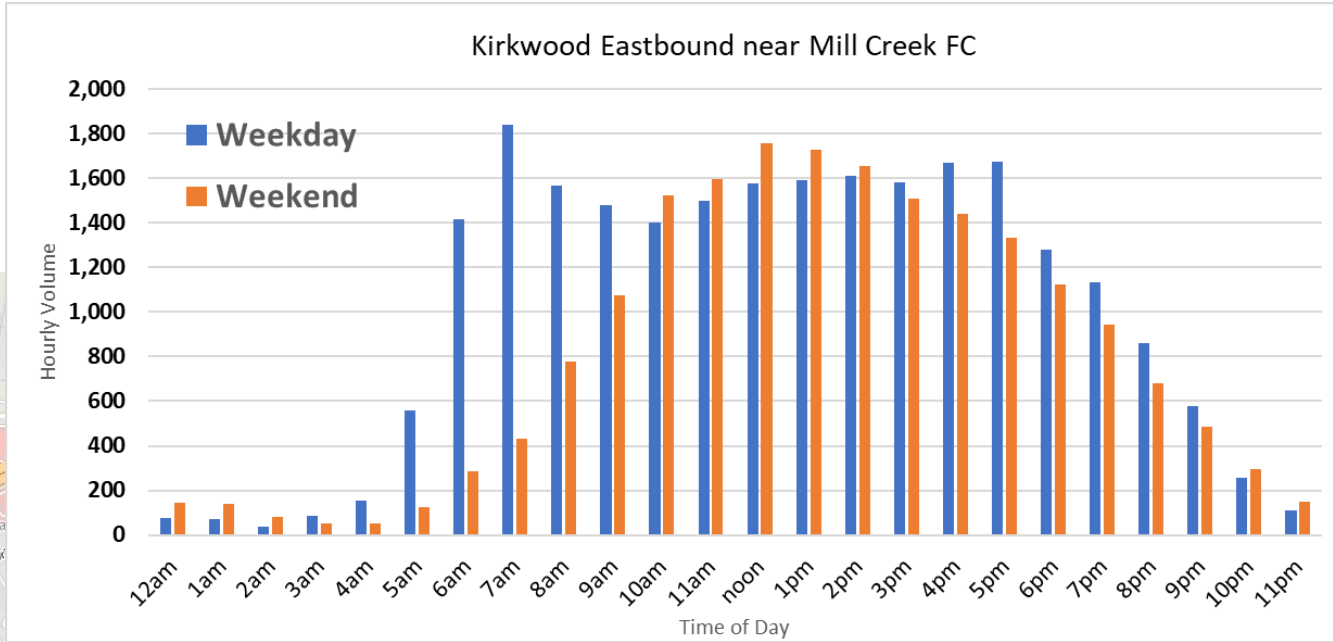

Hourly Traffic Volumes: Spring 2023

Location: Kirkwood Highway near St. James Church Rd. (Kirkwood Auto)

Source: Streetlight 2023. Data collected between 3/1/23 and 5/21/23. Includes all vehicles. Weekday volumes collected between Monday thru Thursday. Weekend volumes collected from both Saturday & Sunday.

Hourly Traffic Volumes: Spring 2023

Location: Kirkwood Highway near Mill Creek Shopping Center / Crossroads

Location Map

Source: Streetlight 2023. Data collected between 3/1/23 and 5/21/23. Includes all vehicles. Weekday volumes collected between Monday thru Thursday. Weekend volumes collected from both Saturday & Sunday.

Hourly Traffic Volumes: Spring 2023

Location: Kirkwood Highway near Mill Creek Fire Company

Location Map

Source: Streetlight 2023. Data collected between 3/1/23 and 5/21/23. Includes all vehicles. Weekday volumes collected between Monday thru Thursday. Weekend volumes collected from both Saturday & Sunday.

Hourly Traffic Volumes: Spring 2023

Location: Kirkwood Highway near Greenbank Rd. / Red Clay Creek

Source: Streetlight 2023. Data collected between 3/1/23 and 5/21/23. Includes all vehicles. Weekday volumes collected between Monday thru Thursday. Weekend volumes collected from both Saturday & Sunday.