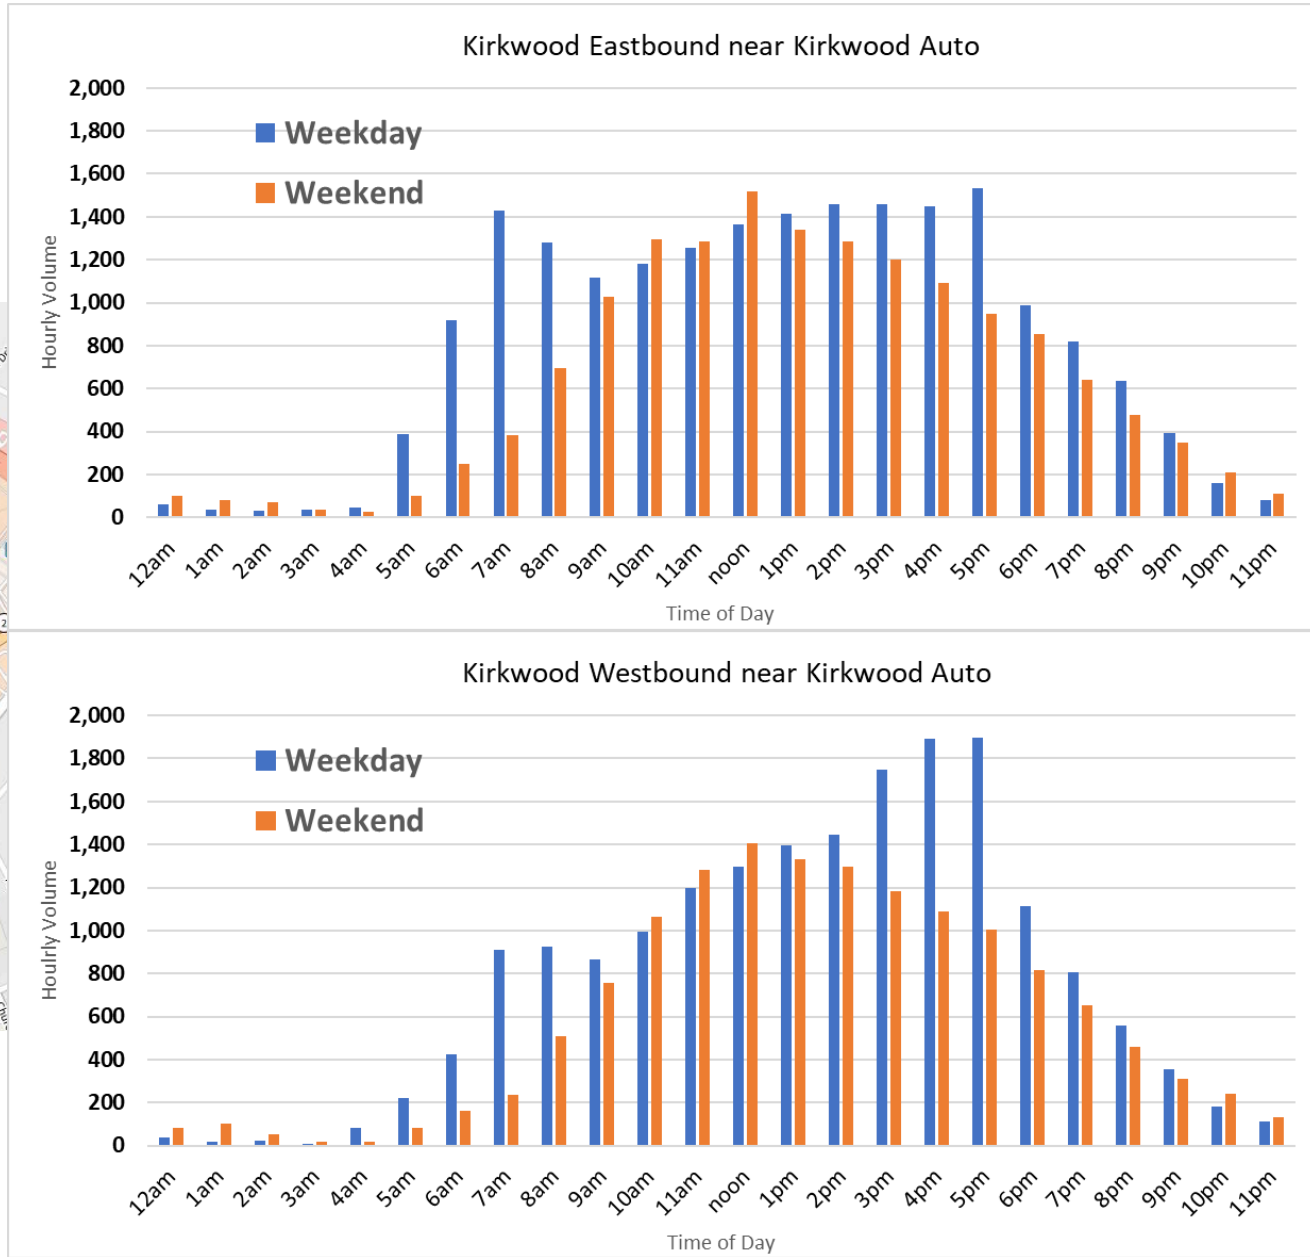

Source: Streetlight 2023. Data collected between 3/1/23 and 5/21/23. Includes all vehicles. Weekday volumes collected between Monday thru Thursday. Weekend volumes collected from both Saturday & Sunday.

Hourly Traffic Volumes: Spring 2023

Location: Kirkwood Highway near Green Valley/Pike Creek

Location Map

Source: Streetlight 2023. Data collected between 3/1/23 and 5/21/23. Includes all vehicles. Weekday volumes collected between Monday thru Thursday. Weekend volumes collected from both Saturday & Sunday.

Hourly Traffic Volumes: Spring 2023

Location: Kirkwood Highway near Kirkwood Library/ All Saints Cemetery

Location Map

Source: Streetlight 2023. Data collected between 3/1/23 and 5/21/23. Includes all vehicles. Weekday volumes collected between Monday thru Thursday. Weekend volumes collected from both Saturday & Sunday.

Hourly Traffic Volumes: Spring 2023

Location: Kirkwood Highway near St. James Church Rd. (Kirkwood Auto)

Source: Streetlight 2023. Data collected between 3/1/23 and 5/21/23. Includes all vehicles. Weekday volumes collected between Monday thru Thursday. Weekend volumes collected from both Saturday & Sunday.