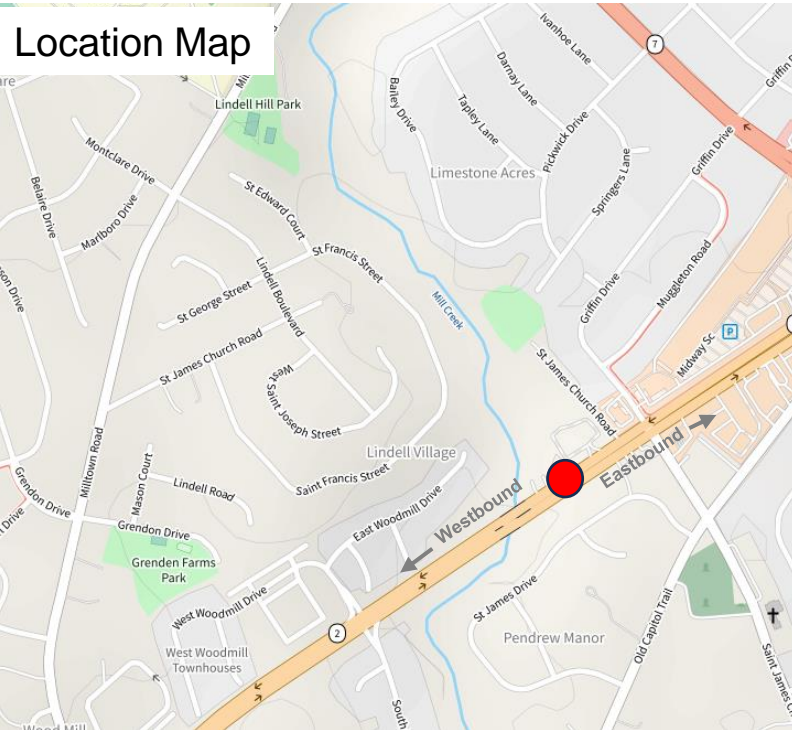

Hourly Traffic Volumes: Spring 2023

Location: Kirkwood Highway near Green Valley/Pike Creek

Location Map

Source: Streetlight 2023. Data collected between 3/1/23 and 5/21/23. Includes all vehicles. Weekday volumes collected between Monday thru Thursday. Weekend volumes collected from both Saturday & Sunday.

Hourly Traffic Volumes: Spring 2023

Location: Kirkwood Highway near Kirkwood Library/ All Saints Cemetery

Location Map

Source: Streetlight 2023. Data collected between 3/1/23 and 5/21/23. Includes all vehicles. Weekday volumes collected between Monday thru Thursday. Weekend volumes collected from both Saturday & Sunday.

Hourly Traffic Volumes: Spring 2023

Location: Kirkwood Highway near St. James Church Rd. (Kirkwood Auto)

Source: Streetlight 2023. Data collected between 3/1/23 and 5/21/23. Includes all vehicles. Weekday volumes collected between Monday thru Thursday. Weekend volumes collected from both Saturday & Sunday.

Hourly Traffic Volumes: Spring 2023

Location: Kirkwood Highway near Mill Creek Shopping Center / Crossroads

Location Map

Source: Streetlight 2023. Data collected between 3/1/23 and 5/21/23. Includes all vehicles. Weekday volumes collected between Monday thru Thursday. Weekend volumes collected from both Saturday & Sunday.