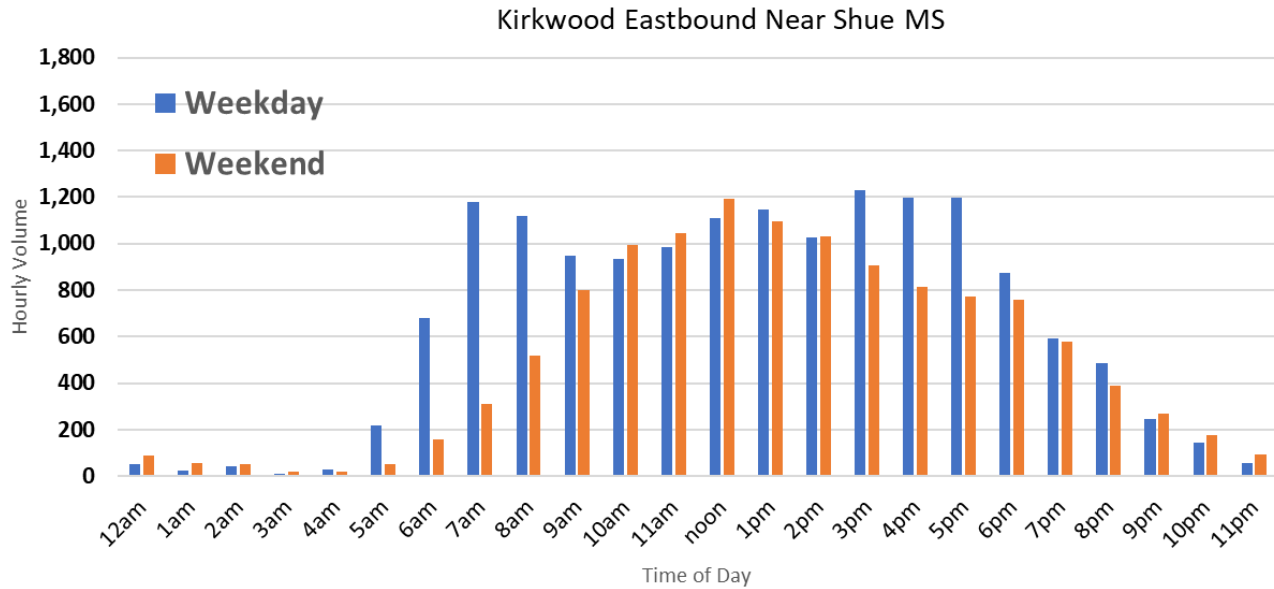

Hourly Traffic Volumes: Spring 2023

Location: Kirkwood Highway near Blue Hen Car Wash

Location Map

Source: Streetlight 2023. Data collected between 3/1/23 and 5/21/23. Includes all vehicles. Weekday volumes collected between Monday thru Thursday. Weekend volumes collected from both Saturday & Sunday.

Hourly Traffic Volumes: Spring 2023

Location: Kirkwood Highway near Shue Middle School

Location Map

Source: Streetlight 2023. Data collected between 3/1/23 and 5/21/23. Includes all vehicles. Weekday volumes collected between Monday thru Thursday. Weekend volumes collected from both Saturday & Sunday.

Hourly Traffic Volumes: Spring 2023

Location: Kirkwood Highway near Green Valley/Pike Creek

Location Map

Source: Streetlight 2023. Data collected between 3/1/23 and 5/21/23. Includes all vehicles. Weekday volumes collected between Monday thru Thursday. Weekend volumes collected from both Saturday & Sunday.

Hourly Traffic Volumes: Spring 2023

Location: Kirkwood Highway near VA Hospital

Location Map

Source: Streetlight 2023. Data collected between 3/1/23 and 5/21/23. Includes all vehicles. Weekday volumes collected between Monday thru Thursday. Weekend volumes collected from both Saturday & Sunday.