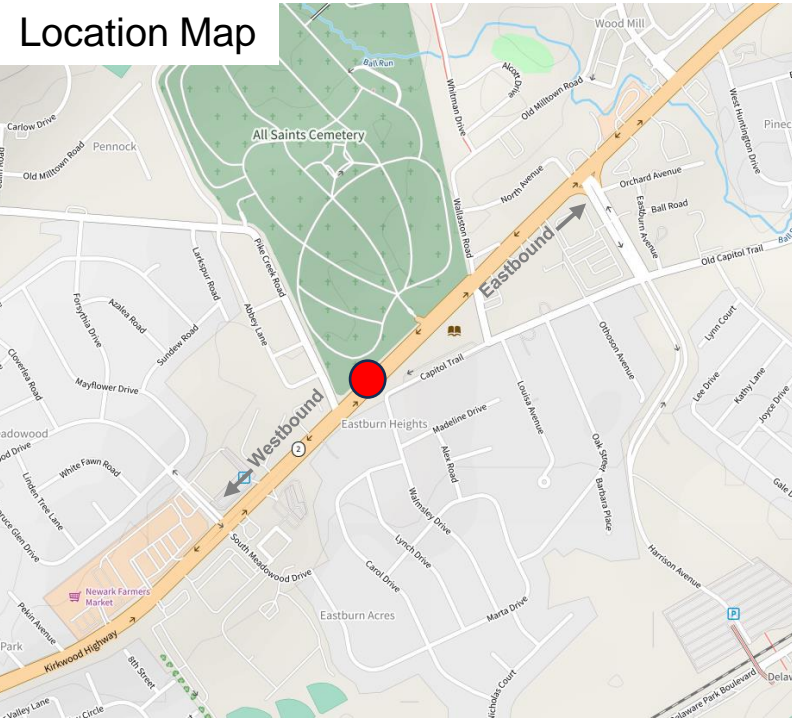

Hourly Traffic Volumes: Spring 2023

Location: Kirkwood Highway near Shue Middle School

Location Map

Source: Streetlight 2023. Data collected between 3/1/23 and 5/21/23. Includes all vehicles. Weekday volumes collected between Monday thru Thursday. Weekend volumes collected from both Saturday & Sunday.

Hourly Traffic Volumes: Spring 2023

Location: Kirkwood Highway near Green Valley/Pike Creek

Location Map

Source: Streetlight 2023. Data collected between 3/1/23 and 5/21/23. Includes all vehicles. Weekday volumes collected between Monday thru Thursday. Weekend volumes collected from both Saturday & Sunday.

Hourly Traffic Volumes: Spring 2023

Location: Kirkwood Highway near Kirkwood Library/ All Saints Cemetery

Location Map

Source: Streetlight 2023. Data collected between 3/1/23 and 5/21/23. Includes all vehicles. Weekday volumes collected between Monday thru Thursday. Weekend volumes collected from both Saturday & Sunday.

Hourly Traffic Volumes: Spring 2023

Location: Kirkwood Highway near VA Hospital

Location Map

Source: Streetlight 2023. Data collected between 3/1/23 and 5/21/23. Includes all vehicles. Weekday volumes collected between Monday thru Thursday. Weekend volumes collected from both Saturday & Sunday.