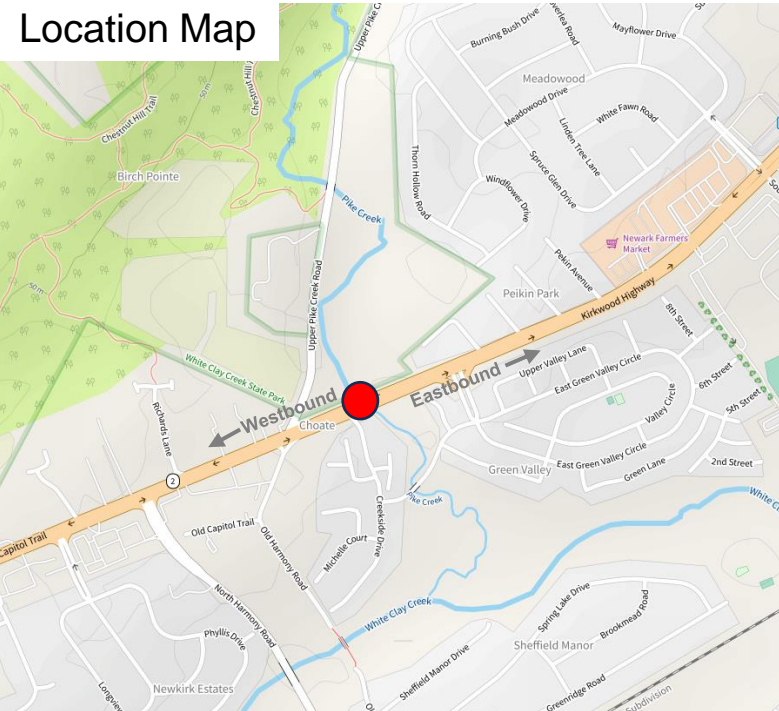

Hourly Traffic Volumes: Spring 2023

Location: Kirkwood Highway near Blue Hen Car Wash

Location Map

Source: Streetlight 2023. Data collected between 3/1/23 and 5/21/23. Includes all vehicles. Weekday volumes collected between Monday thru Thursday. Weekend volumes collected from both Saturday & Sunday.

Hourly Traffic Volumes: Spring 2023

Location: Kirkwood Highway near Shue Middle School

Location Map

Source: Streetlight 2023. Data collected between 3/1/23 and 5/21/23. Includes all vehicles. Weekday volumes collected between Monday thru Thursday. Weekend volumes collected from both Saturday & Sunday.

Hourly Traffic Volumes: Spring 2023

Location: Kirkwood Highway near Green Valley/Pike Creek

Location Map

Source: Streetlight 2023. Data collected between 3/1/23 and 5/21/23. Includes all vehicles. Weekday volumes collected between Monday thru Thursday. Weekend volumes collected from both Saturday & Sunday.

Hourly Traffic Volumes: Spring 2023

Location: Kirkwood Highway near Kirkwood Library/ All Saints Cemetery

Location Map

Source: Streetlight 2023. Data collected between 3/1/23 and 5/21/23. Includes all vehicles. Weekday volumes collected between Monday thru Thursday. Weekend volumes collected from both Saturday & Sunday.