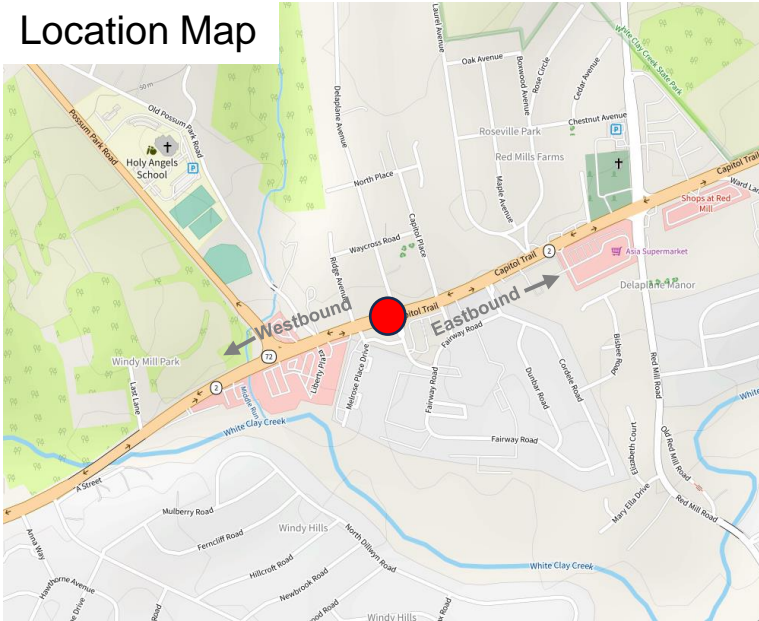

Kirkwood Highway Hourly Traffic Volume Summary: Spring 2023

Locations:

Site	Description
#1	near Blue Hen Car Wash
#2	near Shue Middle School
#3	near Green Valley
#4	near Kirkwood Library/ All Saints Cemetery
#5	near St. James Church Rd. (Kirkwood Auto)

Hourly Traffic Volumes: Spring 2023

Location: Kirkwood Highway near Blue Hen Car Wash

Location Map

Source: Streetlight 2023. Data collected between 3/1/23 and 5/21/23. Includes all vehicles. Weekday volumes collected between Monday thru Thursday. Weekend volumes collected from both Saturday & Sunday.

Hourly Traffic Volumes: Spring 2023

Location: Kirkwood Highway near VA Hospital

Location Map

Source: Streetlight 2023. Data collected between 3/1/23 and 5/21/23. Includes all vehicles. Weekday volumes collected between Monday thru Thursday. Weekend volumes collected from both Saturday & Sunday.

Hourly Traffic Volumes: Spring 2023

Location: Kirkwood Highway near Birch Ave. (Elsmere)

Source: Streetlight 2023. Data collected between 3/1/23 and 5/21/23. Includes all vehicles. Weekday volumes collected between Monday thru Thursday. Weekend volumes collected from both Saturday & Sunday.