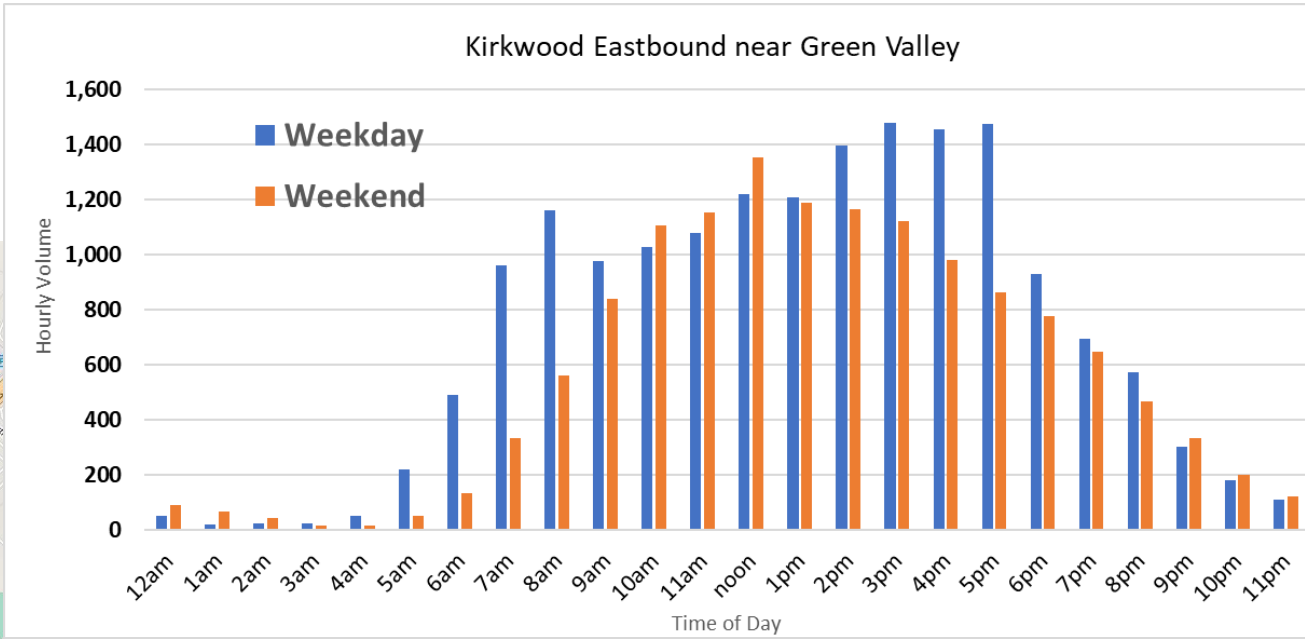

Hourly Traffic Volumes: Spring 2023

Location: Kirkwood Highway near Blue Hen Car Wash

Location Map

Source: Streetlight 2023. Data collected between 3/1/23 and 5/21/23. Includes all vehicles. Weekday volumes collected between Monday thru Thursday. Weekend volumes collected from both Saturday & Sunday.

Hourly Traffic Volumes: Spring 2023

Location: Kirkwood Highway near Shue Middle School

Location Map

Source: Streetlight 2023. Data collected between 3/1/23 and 5/21/23. Includes all vehicles. Weekday volumes collected between Monday thru Thursday. Weekend volumes collected from both Saturday & Sunday.

Hourly Traffic Volumes: Spring 2023

Location: Kirkwood Highway near Green Valley/Pike Creek

Location Map

Source: Streetlight 2023. Data collected between 3/1/23 and 5/21/23. Includes all vehicles. Weekday volumes collected between Monday thru Thursday. Weekend volumes collected from both Saturday & Sunday.

Hourly Traffic Volumes: Spring 2023

Location: Kirkwood Highway near VA Hospital

Location Map

Source: Streetlight 2023. Data collected between 3/1/23 and 5/21/23. Includes all vehicles. Weekday volumes collected between Monday thru Thursday. Weekend volumes collected from both Saturday & Sunday.