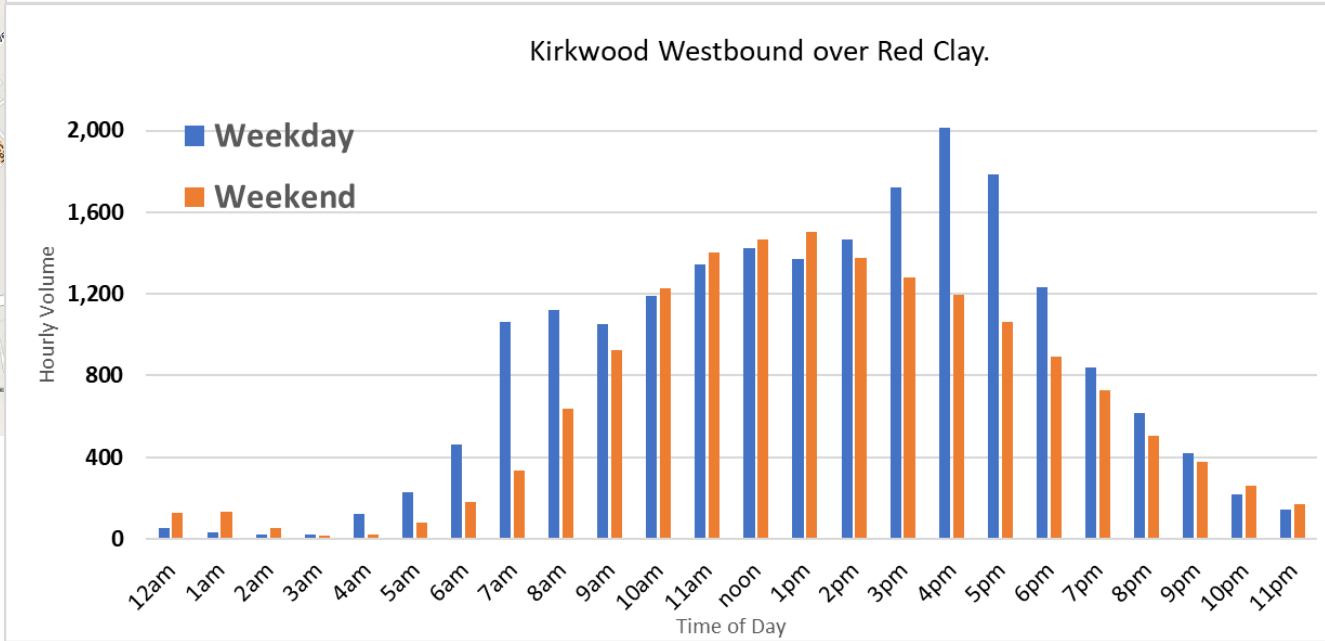

Hourly Traffic Volumes: Spring 2023

Location: Kirkwood Highway near Mill Creek Shopping Center / Crossroads

Location Map

Source: Streetlight 2023. Data collected between 3/1/23 and 5/21/23. Includes all vehicles. Weekday volumes collected between Monday thru Thursday. Weekend volumes collected from both Saturday & Sunday.

Hourly Traffic Volumes: Spring 2023

Location: Kirkwood Highway near Mill Creek Fire Company

Location Map

Source: Streetlight 2023. Data collected between 3/1/23 and 5/21/23. Includes all vehicles. Weekday volumes collected between Monday thru Thursday. Weekend volumes collected from both Saturday & Sunday.

Hourly Traffic Volumes: Spring 2023

Location: Kirkwood Highway near Greenbank Rd. / Red Clay Creek

Source: Streetlight 2023. Data collected between 3/1/23 and 5/21/23. Includes all vehicles. Weekday volumes collected between Monday thru Thursday. Weekend volumes collected from both Saturday & Sunday.