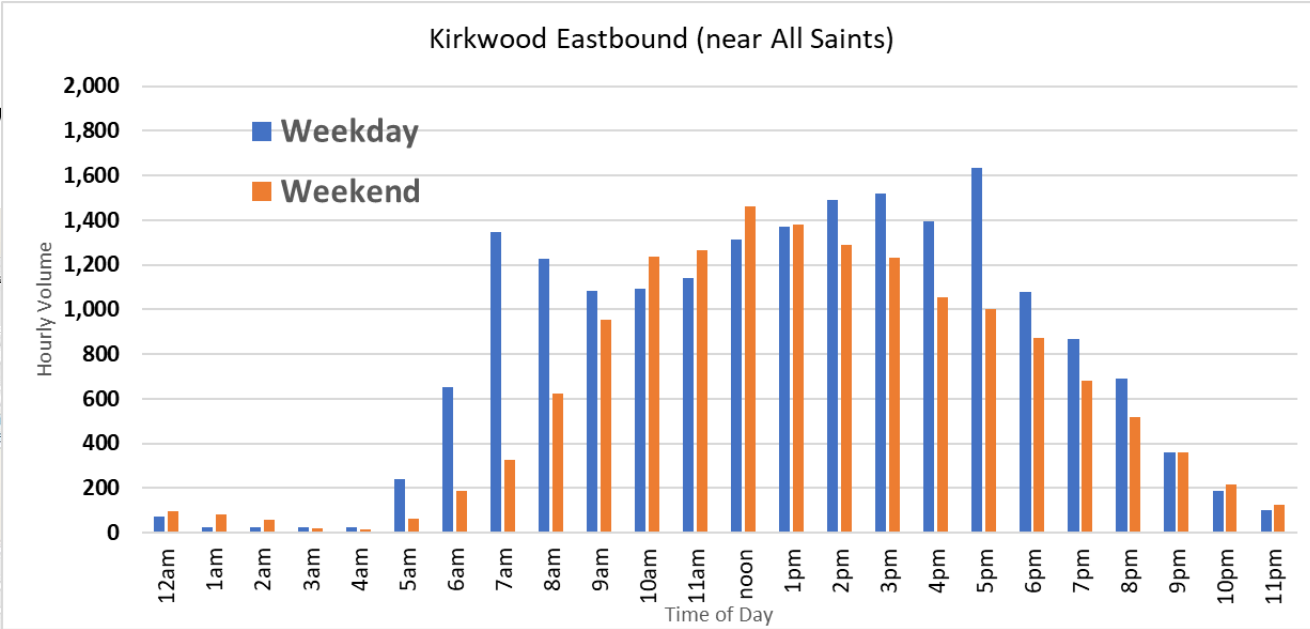

Hourly Traffic Volumes: Spring 2023

Location: Kirkwood Highway near Shue Middle School

Location Map

Source: Streetlight 2023. Data collected between 3/1/23 and 5/21/23. Includes all vehicles. Weekday volumes collected between Monday thru Thursday. Weekend volumes collected from both Saturday & Sunday.

Hourly Traffic Volumes: Spring 2023

Location: Kirkwood Highway near Green Valley/Pike Creek

Location Map

Source: Streetlight 2023. Data collected between 3/1/23 and 5/21/23. Includes all vehicles. Weekday volumes collected between Monday thru Thursday. Weekend volumes collected from both Saturday & Sunday.

Hourly Traffic Volumes: Spring 2023

Location: Kirkwood Highway near Kirkwood Library/ All Saints Cemetery

Location Map

Source: Streetlight 2023. Data collected between 3/1/23 and 5/21/23. Includes all vehicles. Weekday volumes collected between Monday thru Thursday. Weekend volumes collected from both Saturday & Sunday.