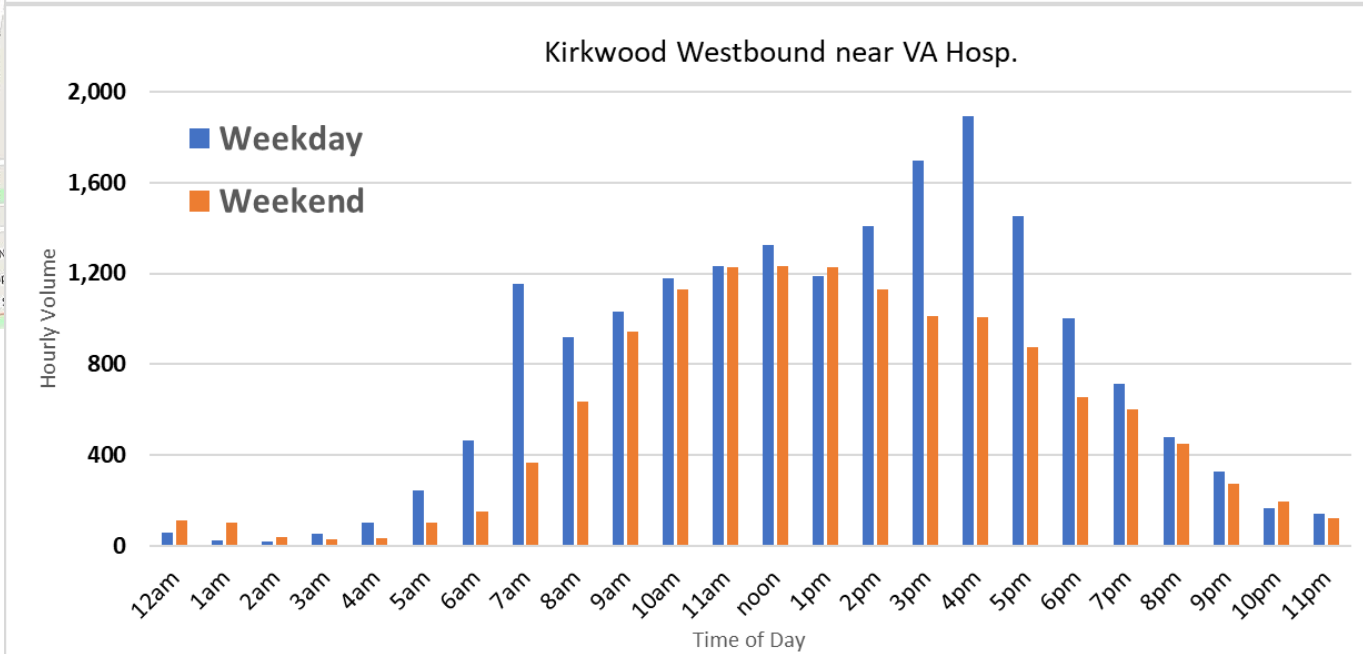

Hourly Traffic Volumes: Spring 2023

Location: Kirkwood Highway near Greenbank Rd. / Red Clay Creek

Source: Streetlight 2023. Data collected between 3/1/23 and 5/21/23. Includes all vehicles. Weekday volumes collected between Monday thru Thursday. Weekend volumes collected from both Saturday & Sunday.

Hourly Traffic Volumes: Spring 2023

Location: Kirkwood Highway near Troop 6/ Prices Corner

Location Map

Source: Streetlight 2023. Data collected between 3/1/23 and 5/21/23. Includes all vehicles. Weekday volumes collected between Monday thru Thursday. Weekend volumes collected from both Saturday & Sunday.

Hourly Traffic Volumes: Spring 2023

Location: Kirkwood Highway near VA Hospital

Location Map

Source: Streetlight 2023. Data collected between 3/1/23 and 5/21/23. Includes all vehicles. Weekday volumes collected between Monday thru Thursday. Weekend volumes collected from both Saturday & Sunday.

Hourly Traffic Volumes: Spring 2023

Location: Kirkwood Highway near Birch Ave. (Elsmere)

Source: Streetlight 2023. Data collected between 3/1/23 and 5/21/23. Includes all vehicles. Weekday volumes collected between Monday thru Thursday. Weekend volumes collected from both Saturday & Sunday.