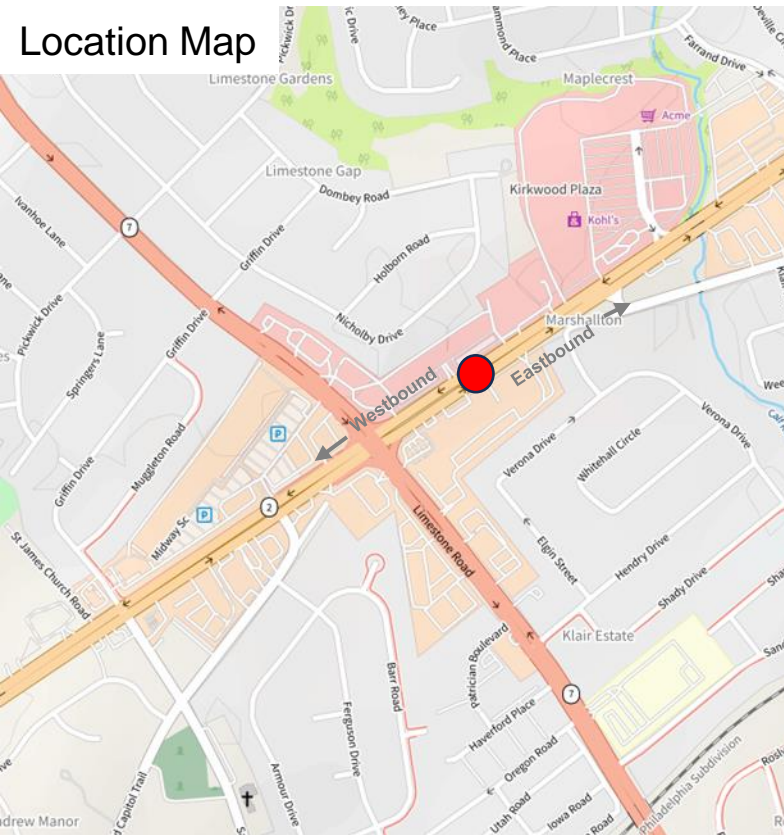

Hourly Traffic Volumes: Spring 2023

Location: Kirkwood Highway near Kirkwood Library/ All Saints Cemetery

Location Map

Source: Streetlight 2023. Data collected between 3/1/23 and 5/21/23. Includes all vehicles. Weekday volumes collected between Monday thru Thursday. Weekend volumes collected from both Saturday & Sunday.

Hourly Traffic Volumes: Spring 2023

Location: Kirkwood Highway near St. James Church Rd. (Kirkwood Auto)

Source: Streetlight 2023. Data collected between 3/1/23 and 5/21/23. Includes all vehicles. Weekday volumes collected between Monday thru Thursday. Weekend volumes collected from both Saturday & Sunday.

Hourly Traffic Volumes: Spring 2023

Location: Kirkwood Highway near Mill Creek Shopping Center / Crossroads

Location Map

Source: Streetlight 2023. Data collected between 3/1/23 and 5/21/23. Includes all vehicles. Weekday volumes collected between Monday thru Thursday. Weekend volumes collected from both Saturday & Sunday.

Hourly Traffic Volumes: Spring 2023

Location: Kirkwood Highway near Mill Creek Fire Company

Location Map

Source: Streetlight 2023. Data collected between 3/1/23 and 5/21/23. Includes all vehicles. Weekday volumes collected between Monday thru Thursday. Weekend volumes collected from both Saturday & Sunday.