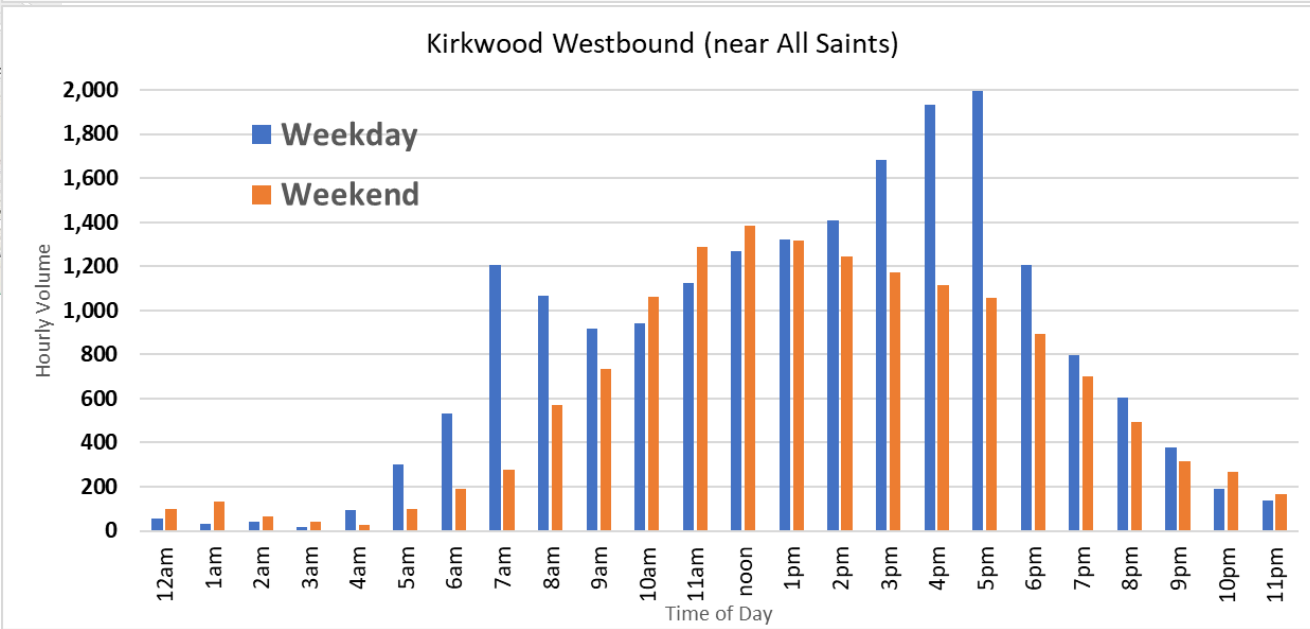

Hourly Traffic Volumes: Spring 2023

Location: Kirkwood Highway near Green Valley/Pike Creek

Location Map

Source: Streetlight 2023. Data collected between 3/1/23 and 5/21/23. Includes all vehicles. Weekday volumes collected between Monday thru Thursday. Weekend volumes collected from both Saturday & Sunday.

Hourly Traffic Volumes: Spring 2023

Location: Kirkwood Highway near Kirkwood Library/ All Saints Cemetery

Location Map

Source: Streetlight 2023. Data collected between 3/1/23 and 5/21/23. Includes all vehicles. Weekday volumes collected between Monday thru Thursday. Weekend volumes collected from both Saturday & Sunday.