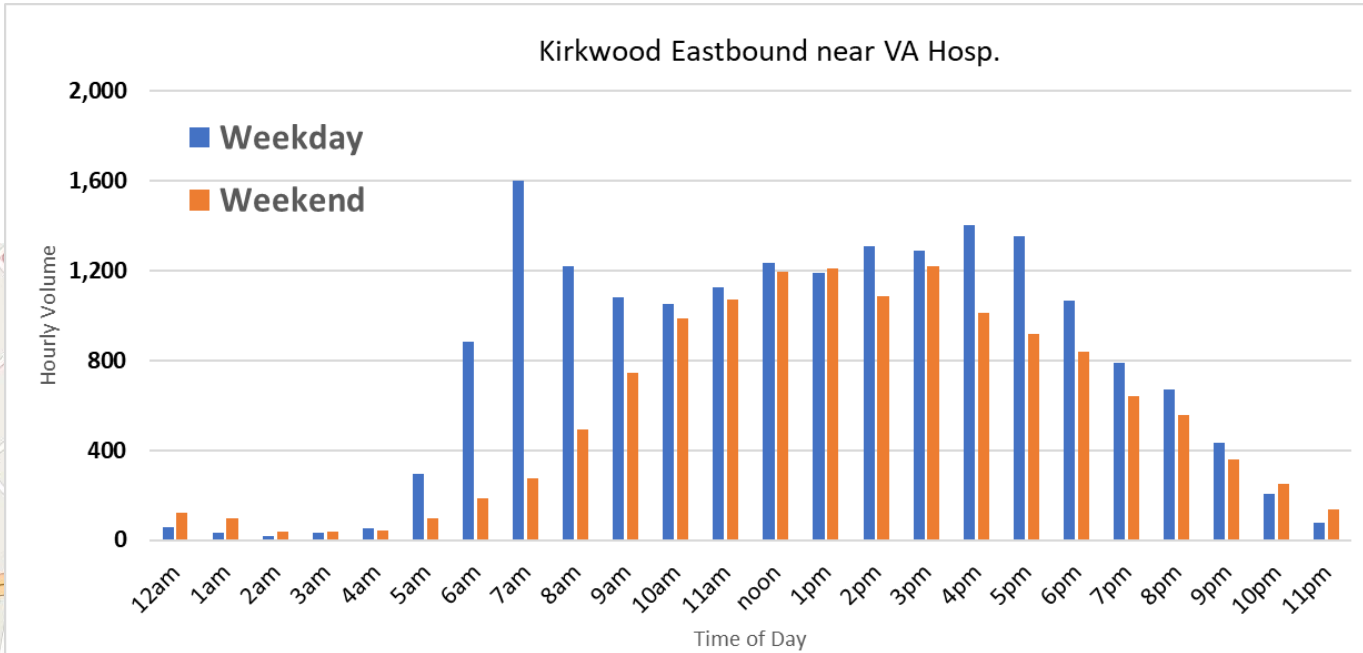

Hourly Traffic Volumes: Spring 2023

Location: Kirkwood Highway near Greenbank Rd. / Red Clay Creek

Source: Streetlight 2023. Data collected between 3/1/23 and 5/21/23. Includes all vehicles. Weekday volumes collected between Monday thru Thursday. Weekend volumes collected from both Saturday & Sunday.

Hourly Traffic Volumes: Spring 2023

Location: Kirkwood Highway near Troop 6/ Prices Corner

Location Map

Source: Streetlight 2023. Data collected between 3/1/23 and 5/21/23. Includes all vehicles. Weekday volumes collected between Monday thru Thursday. Weekend volumes collected from both Saturday & Sunday.

Hourly Traffic Volumes: Spring 2023

Location: Kirkwood Highway near VA Hospital

Location Map

Source: Streetlight 2023. Data collected between 3/1/23 and 5/21/23. Includes all vehicles. Weekday volumes collected between Monday thru Thursday. Weekend volumes collected from both Saturday & Sunday.

Hourly Traffic Volumes: Spring 2023

Location: Kirkwood Highway near Birch Ave. (Elsmere)

Source: Streetlight 2023. Data collected between 3/1/23 and 5/21/23. Includes all vehicles. Weekday volumes collected between Monday thru Thursday. Weekend volumes collected from both Saturday & Sunday.