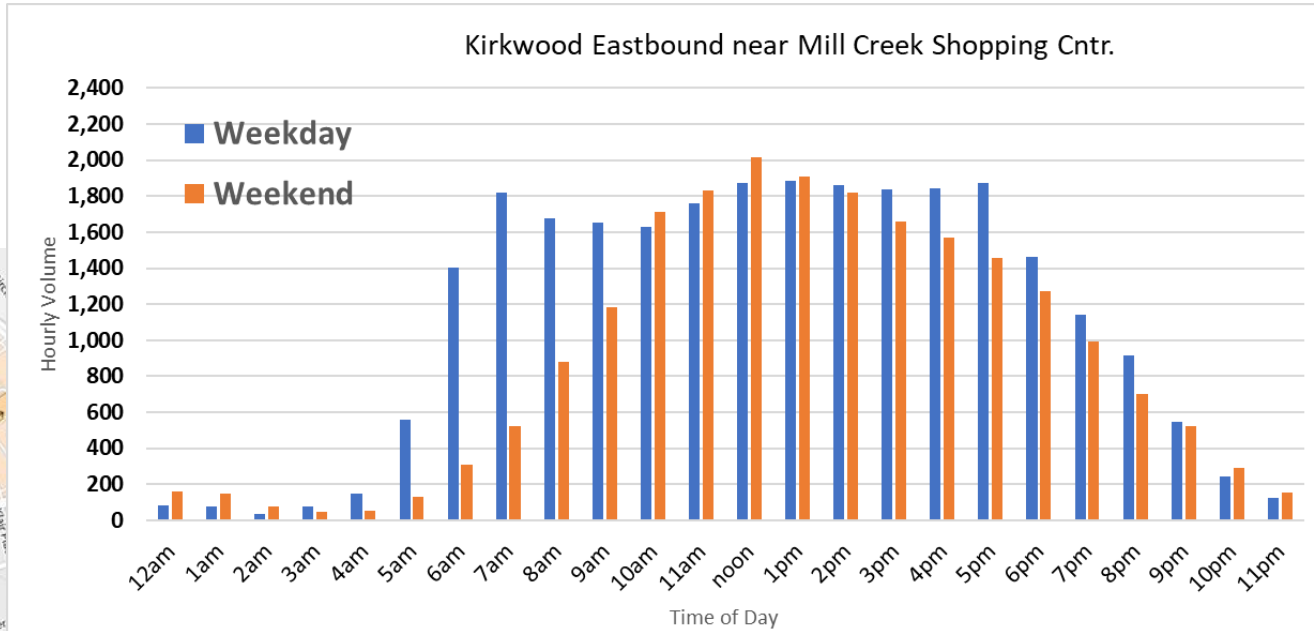

Hourly Traffic Volumes: Spring 2023

Location: Kirkwood Highway near Kirkwood Library/ All Saints Cemetery

Location Map

Source: Streetlight 2023. Data collected between 3/1/23 and 5/21/23. Includes all vehicles. Weekday volumes collected between Monday thru Thursday. Weekend volumes collected from both Saturday & Sunday.

Hourly Traffic Volumes: Spring 2023

Location: Kirkwood Highway near St. James Church Rd. (Kirkwood Auto)

Source: Streetlight 2023. Data collected between 3/1/23 and 5/21/23. Includes all vehicles. Weekday volumes collected between Monday thru Thursday. Weekend volumes collected from both Saturday & Sunday.

Hourly Traffic Volumes: Spring 2023

Location: Kirkwood Highway near Mill Creek Shopping Center / Crossroads

Location Map

Source: Streetlight 2023. Data collected between 3/1/23 and 5/21/23. Includes all vehicles. Weekday volumes collected between Monday thru Thursday. Weekend volumes collected from both Saturday & Sunday.