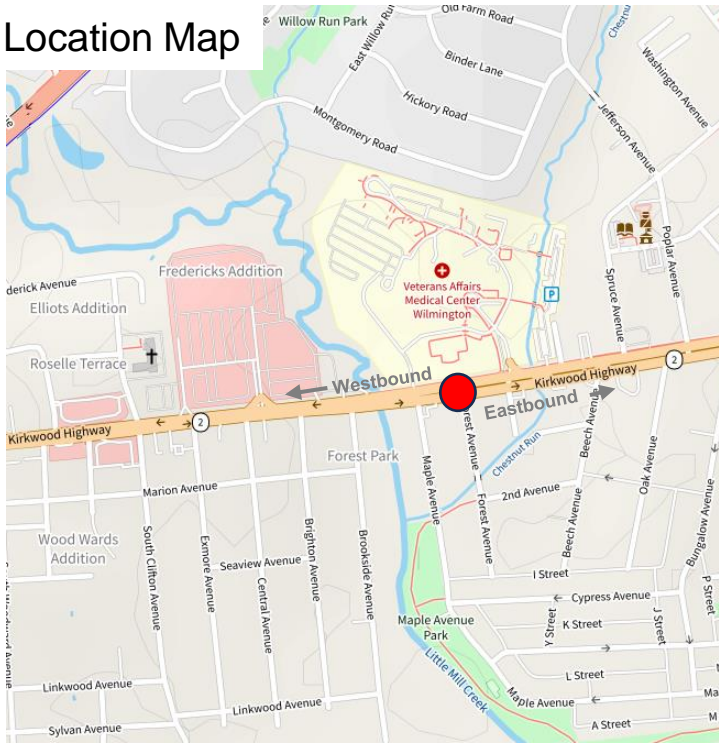

Hourly Traffic Volumes: Spring 2023

Location: Kirkwood Highway near Greenbank Rd. / Red Clay Creek

Source: Streetlight 2023. Data collected between 3/1/23 and 5/21/23. Includes all vehicles. Weekday volumes collected between Monday thru Thursday. Weekend volumes collected from both Saturday & Sunday.

Hourly Traffic Volumes: Spring 2023

Location: Kirkwood Highway near Troop 6/ Prices Corner

Location Map

Source: Streetlight 2023. Data collected between 3/1/23 and 5/21/23. Includes all vehicles. Weekday volumes collected between Monday thru Thursday. Weekend volumes collected from both Saturday & Sunday.

Hourly Traffic Volumes: Spring 2023

Location: Kirkwood Highway near VA Hospital

Location Map

Source: Streetlight 2023. Data collected between 3/1/23 and 5/21/23. Includes all vehicles. Weekday volumes collected between Monday thru Thursday. Weekend volumes collected from both Saturday & Sunday.

Hourly Traffic Volumes: Spring 2023

Location: Kirkwood Highway near Birch Ave. (Elsmere)

Source: Streetlight 2023. Data collected between 3/1/23 and 5/21/23. Includes all vehicles. Weekday volumes collected between Monday thru Thursday. Weekend volumes collected from both Saturday & Sunday.