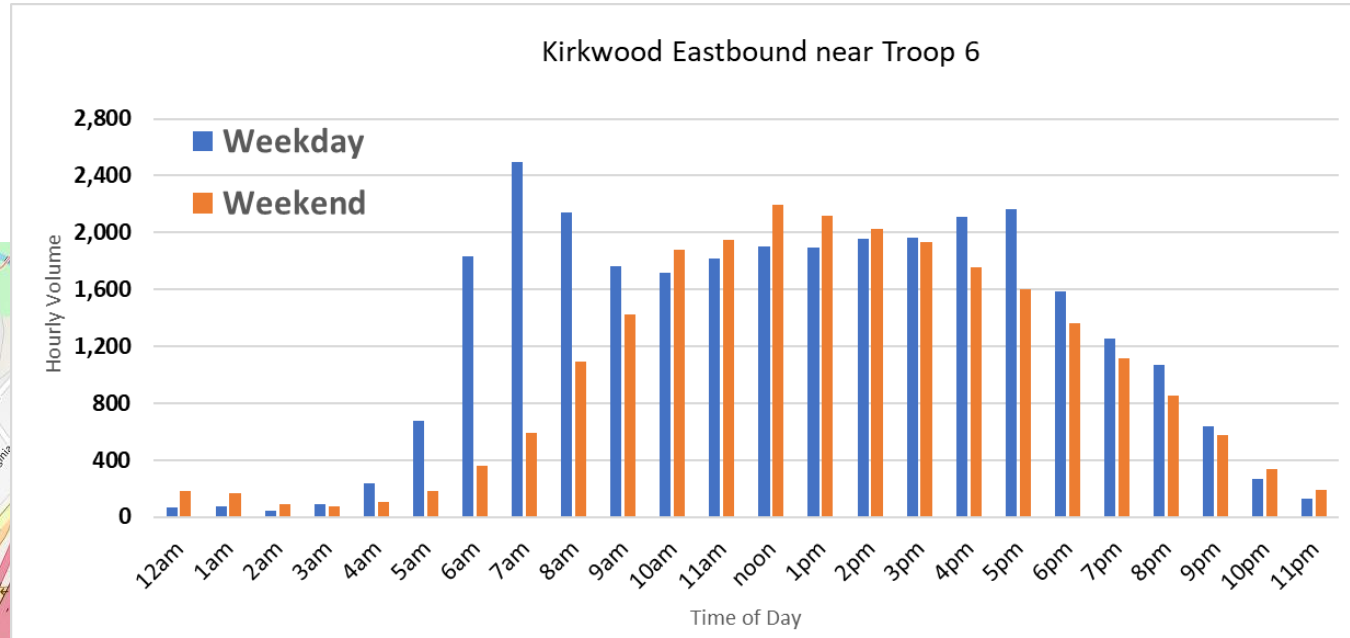

Hourly Traffic Volumes: Spring 2023

Location: Kirkwood Highway near Mill Creek Fire Company

Location Map

Source: Streetlight 2023. Data collected between 3/1/23 and 5/21/23. Includes all vehicles. Weekday volumes collected between Monday thru Thursday. Weekend volumes collected from both Saturday & Sunday.

Hourly Traffic Volumes: Spring 2023

Location: Kirkwood Highway near Greenbank Rd. / Red Clay Creek

Source: Streetlight 2023. Data collected between 3/1/23 and 5/21/23. Includes all vehicles. Weekday volumes collected between Monday thru Thursday. Weekend volumes collected from both Saturday & Sunday.

Hourly Traffic Volumes: Spring 2023

Location: Kirkwood Highway near Troop 6/ Prices Corner

Location Map

Source: Streetlight 2023. Data collected between 3/1/23 and 5/21/23. Includes all vehicles. Weekday volumes collected between Monday thru Thursday. Weekend volumes collected from both Saturday & Sunday.

Hourly Traffic Volumes: Spring 2023

Location: Kirkwood Highway near VA Hospital

Location Map

Source: Streetlight 2023. Data collected between 3/1/23 and 5/21/23. Includes all vehicles. Weekday volumes collected between Monday thru Thursday. Weekend volumes collected from both Saturday & Sunday.