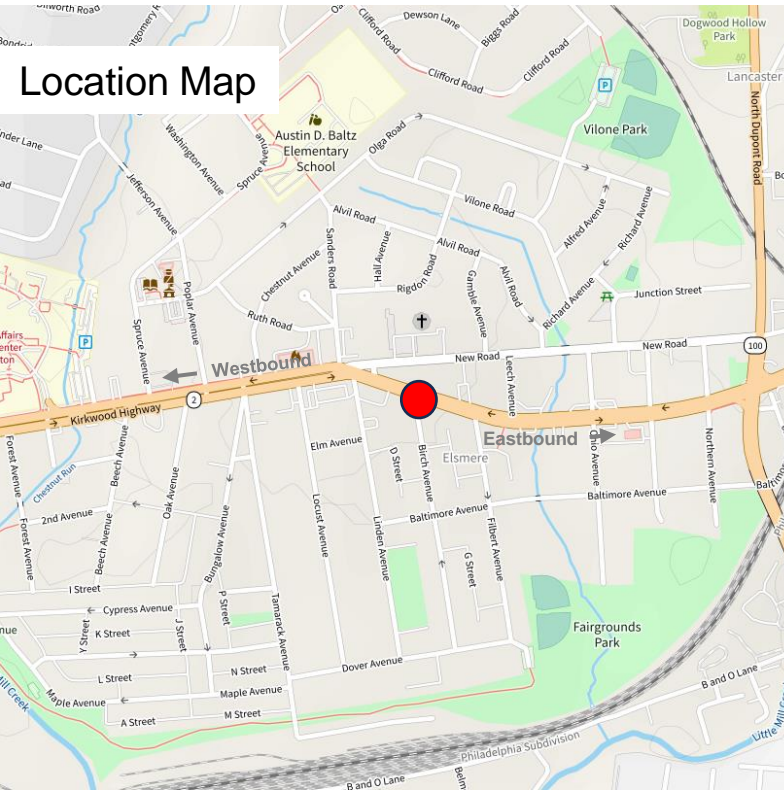

Hourly Traffic Volumes: Spring 2023

Location: Kirkwood Highway near Greenbank Rd. / Red Clay Creek

Source: Streetlight 2023. Data collected between 3/1/23 and 5/21/23. Includes all vehicles. Weekday volumes collected between Monday thru Thursday. Weekend volumes collected from both Saturday & Sunday.

Hourly Traffic Volumes: Spring 2023

Location: Kirkwood Highway near Troop 6/ Prices Corner

Location Map

Source: Streetlight 2023. Data collected between 3/1/23 and 5/21/23. Includes all vehicles. Weekday volumes collected between Monday thru Thursday. Weekend volumes collected from both Saturday & Sunday.

Hourly Traffic Volumes: Spring 2023

Location: Kirkwood Highway near VA Hospital

Location Map

Source: Streetlight 2023. Data collected between 3/1/23 and 5/21/23. Includes all vehicles. Weekday volumes collected between Monday thru Thursday. Weekend volumes collected from both Saturday & Sunday.

Hourly Traffic Volumes: Spring 2023

Location: Kirkwood Highway near Birch Ave. (Elsmere)

Source: Streetlight 2023. Data collected between 3/1/23 and 5/21/23. Includes all vehicles. Weekday volumes collected between Monday thru Thursday. Weekend volumes collected from both Saturday & Sunday.