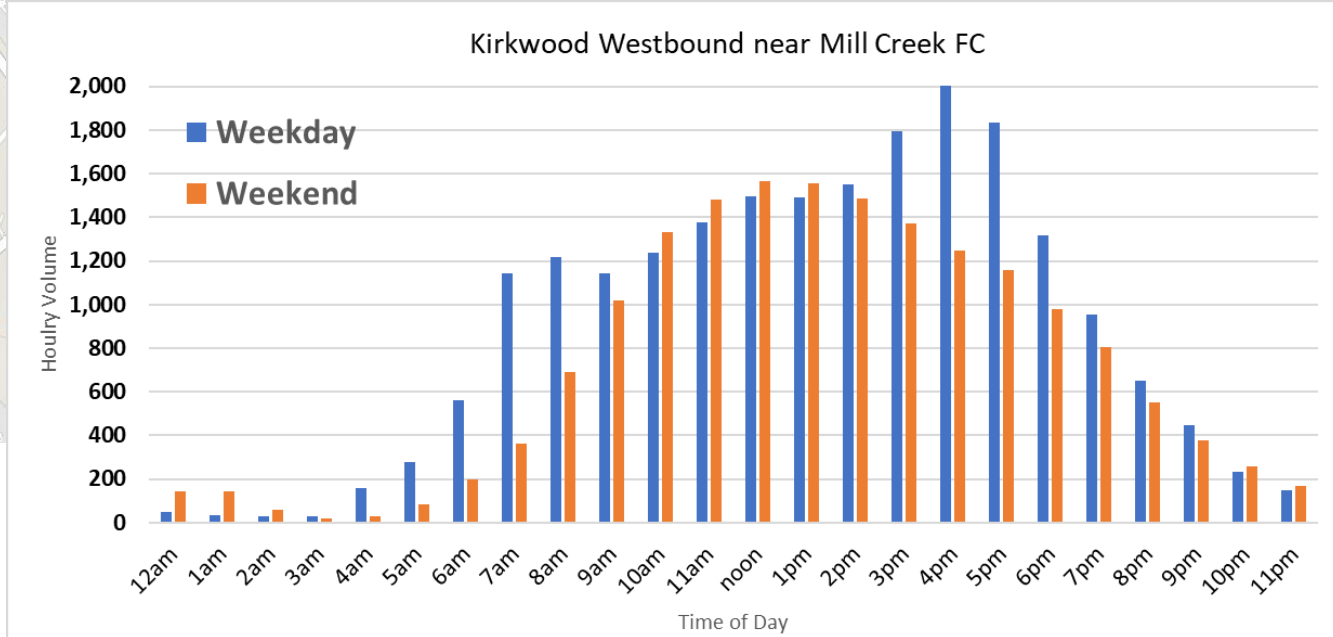

Hourly Traffic Volumes: Spring 2023

Location: Kirkwood Highway near St. James Church Rd. (Kirkwood Auto)

Source: Streetlight 2023. Data collected between 3/1/23 and 5/21/23. Includes all vehicles. Weekday volumes collected between Monday thru Thursday. Weekend volumes collected from both Saturday & Sunday.

Hourly Traffic Volumes: Spring 2023

Location: Kirkwood Highway near Mill Creek Shopping Center / Crossroads

Location Map

Source: Streetlight 2023. Data collected between 3/1/23 and 5/21/23. Includes all vehicles. Weekday volumes collected between Monday thru Thursday. Weekend volumes collected from both Saturday & Sunday.

Hourly Traffic Volumes: Spring 2023

Location: Kirkwood Highway near Mill Creek Fire Company

Location Map

Source: Streetlight 2023. Data collected between 3/1/23 and 5/21/23. Includes all vehicles. Weekday volumes collected between Monday thru Thursday. Weekend volumes collected from both Saturday & Sunday.

Hourly Traffic Volumes: Spring 2023

Location: Kirkwood Highway near Greenbank Rd. / Red Clay Creek

Source: Streetlight 2023. Data collected between 3/1/23 and 5/21/23. Includes all vehicles. Weekday volumes collected between Monday thru Thursday. Weekend volumes collected from both Saturday & Sunday.