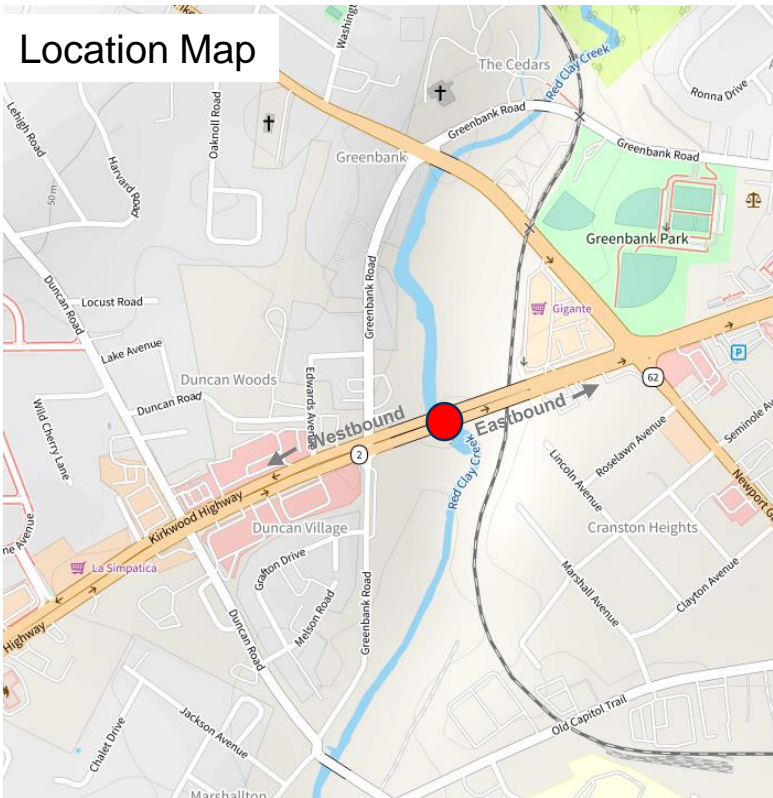

Hourly Traffic Volumes: Spring 2023

Location: Kirkwood Highway near Mill Creek Shopping Center / Crossroads

Location Map

Source: Streetlight 2023. Data collected between 3/1/23 and 5/21/23. Includes all vehicles. Weekday volumes collected between Monday thru Thursday. Weekend volumes collected from both Saturday & Sunday.

Hourly Traffic Volumes: Spring 2023

Location: Kirkwood Highway near Mill Creek Fire Company

Location Map

Source: Streetlight 2023. Data collected between 3/1/23 and 5/21/23. Includes all vehicles. Weekday volumes collected between Monday thru Thursday. Weekend volumes collected from both Saturday & Sunday.

Hourly Traffic Volumes: Spring 2023

Location: Kirkwood Highway near Greenbank Rd. / Red Clay Creek

Source: Streetlight 2023. Data collected between 3/1/23 and 5/21/23. Includes all vehicles. Weekday volumes collected between Monday thru Thursday. Weekend volumes collected from both Saturday & Sunday.

Hourly Traffic Volumes: Spring 2023

Location: Kirkwood Highway near Troop 6/ Prices Corner

Location Map

Source: Streetlight 2023. Data collected between 3/1/23 and 5/21/23. Includes all vehicles. Weekday volumes collected between Monday thru Thursday. Weekend volumes collected from both Saturday & Sunday.