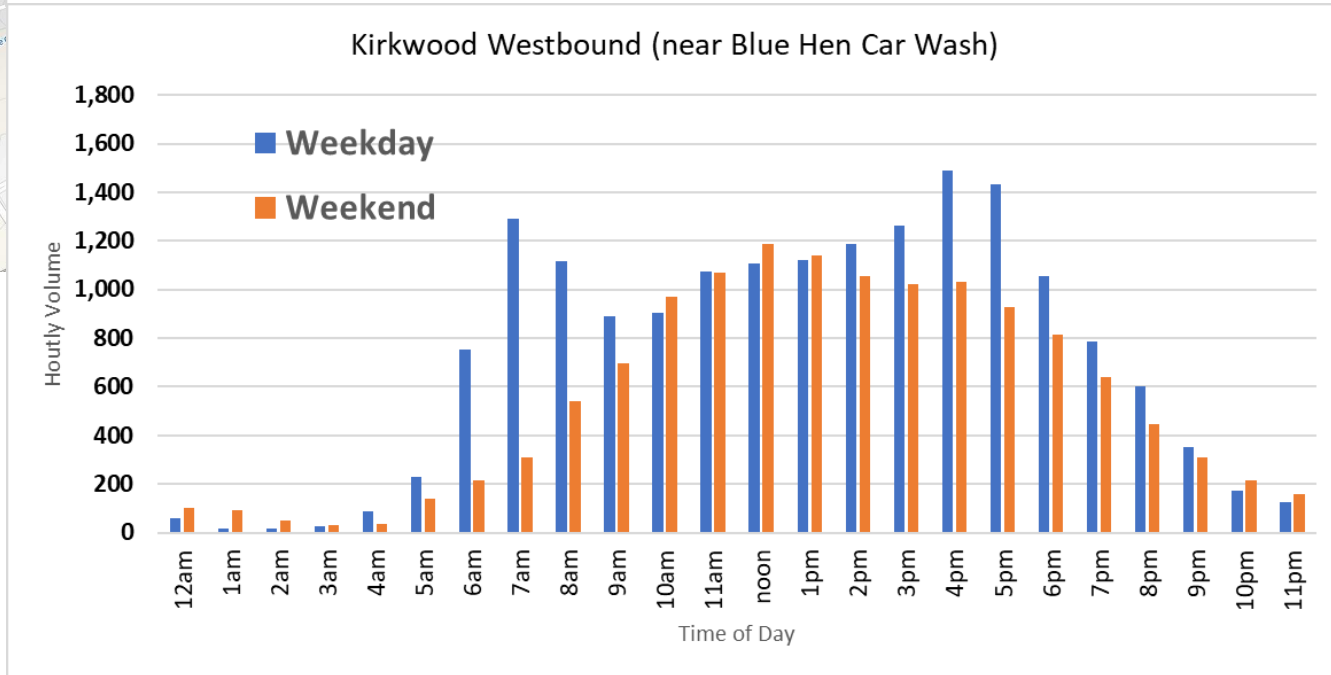

Kirkwood Highway Hourly Traffic Volume Summary: Spring 2023

Locations:

Site	Description
#1	near Blue Hen Car Wash
#2	near Shue Middle School
#3	near Green Valley
#4	near Kirkwood Library/ All Saints Cemetery
#5	near St. James Church Rd. (Kirkwood Auto)

Source: Streetlight 2023. Data collected between 3/1/23 and 5/21/23. Includes all vehicles. Weekday volumes collected between Monday thru Thursday. Weekend volumes collected from both Saturday & Sunday.

Hourly Traffic Volumes: Spring 2023

Location: Kirkwood Highway near Blue Hen Car Wash

Location Map

Source: Streetlight 2023. Data collected between 3/1/23 and 5/21/23. Includes all vehicles. Weekday volumes collected between Monday thru Thursday. Weekend volumes collected from both Saturday & Sunday.

Hourly Traffic Volumes: Spring 2023

Location: Kirkwood Highway near VA Hospital

Location Map

Source: Streetlight 2023. Data collected between 3/1/23 and 5/21/23. Includes all vehicles. Weekday volumes collected between Monday thru Thursday. Weekend volumes collected from both Saturday & Sunday.