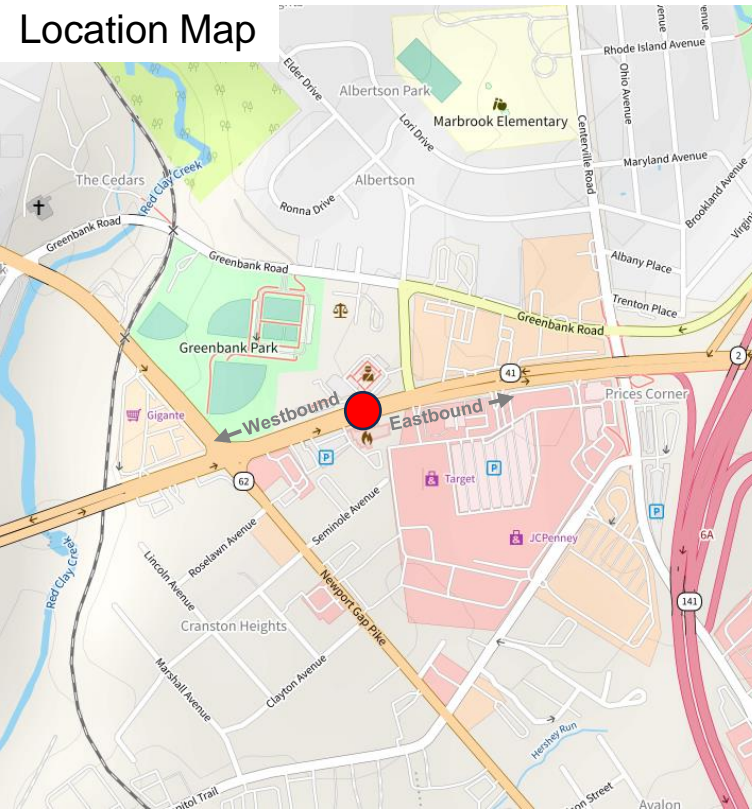

Hourly Traffic Volumes: Spring 2023

Location: Kirkwood Highway near Mill Creek Fire Company

Location Map

Source: Streetlight 2023. Data collected between 3/1/23 and 5/21/23. Includes all vehicles. Weekday volumes collected between Monday thru Thursday. Weekend volumes collected from both Saturday & Sunday.

Hourly Traffic Volumes: Spring 2023

Location: Kirkwood Highway near Greenbank Rd. / Red Clay Creek

Source: Streetlight 2023. Data collected between 3/1/23 and 5/21/23. Includes all vehicles. Weekday volumes collected between Monday thru Thursday. Weekend volumes collected from both Saturday & Sunday.

Hourly Traffic Volumes: Spring 2023

Location: Kirkwood Highway near Troop 6/ Prices Corner

Location Map

Source: Streetlight 2023. Data collected between 3/1/23 and 5/21/23. Includes all vehicles. Weekday volumes collected between Monday thru Thursday. Weekend volumes collected from both Saturday & Sunday.

Hourly Traffic Volumes: Spring 2023

Location: Kirkwood Highway near VA Hospital

Location Map

Source: Streetlight 2023. Data collected between 3/1/23 and 5/21/23. Includes all vehicles. Weekday volumes collected between Monday thru Thursday. Weekend volumes collected from both Saturday & Sunday.