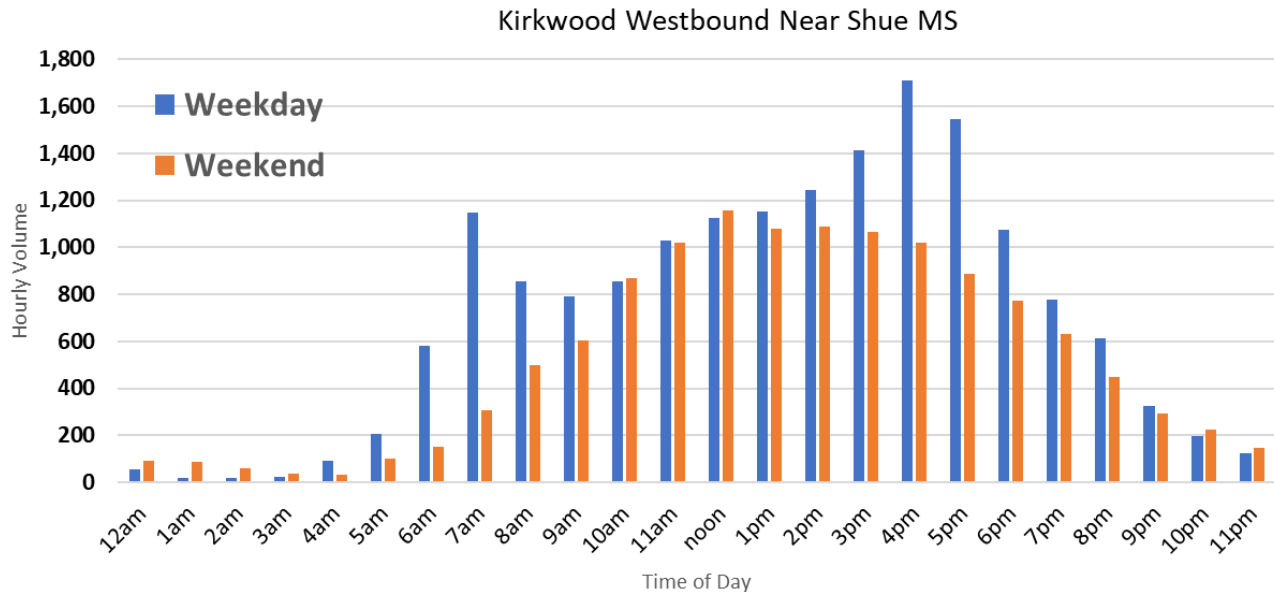

Source: Streetlight 2023. Data collected between 3/1/23 and 5/21/23. Includes all vehicles. Weekday volumes collected between Monday thru Thursday. Weekend volumes collected from both Saturday & Sunday.

Hourly Traffic Volumes: Spring 2023

Location: Kirkwood Highway near Blue Hen Car Wash

Location Map

Source: Streetlight 2023. Data collected between 3/1/23 and 5/21/23. Includes all vehicles. Weekday volumes collected between Monday thru Thursday. Weekend volumes collected from both Saturday & Sunday.

Hourly Traffic Volumes: Spring 2023

Location: Kirkwood Highway near Shue Middle School

Location Map

Source: Streetlight 2023. Data collected between 3/1/23 and 5/21/23. Includes all vehicles. Weekday volumes collected between Monday thru Thursday. Weekend volumes collected from both Saturday & Sunday.

Hourly Traffic Volumes: Spring 2023

Location: Kirkwood Highway near VA Hospital

Location Map

Source: Streetlight 2023. Data collected between 3/1/23 and 5/21/23. Includes all vehicles. Weekday volumes collected between Monday thru Thursday. Weekend volumes collected from both Saturday & Sunday.