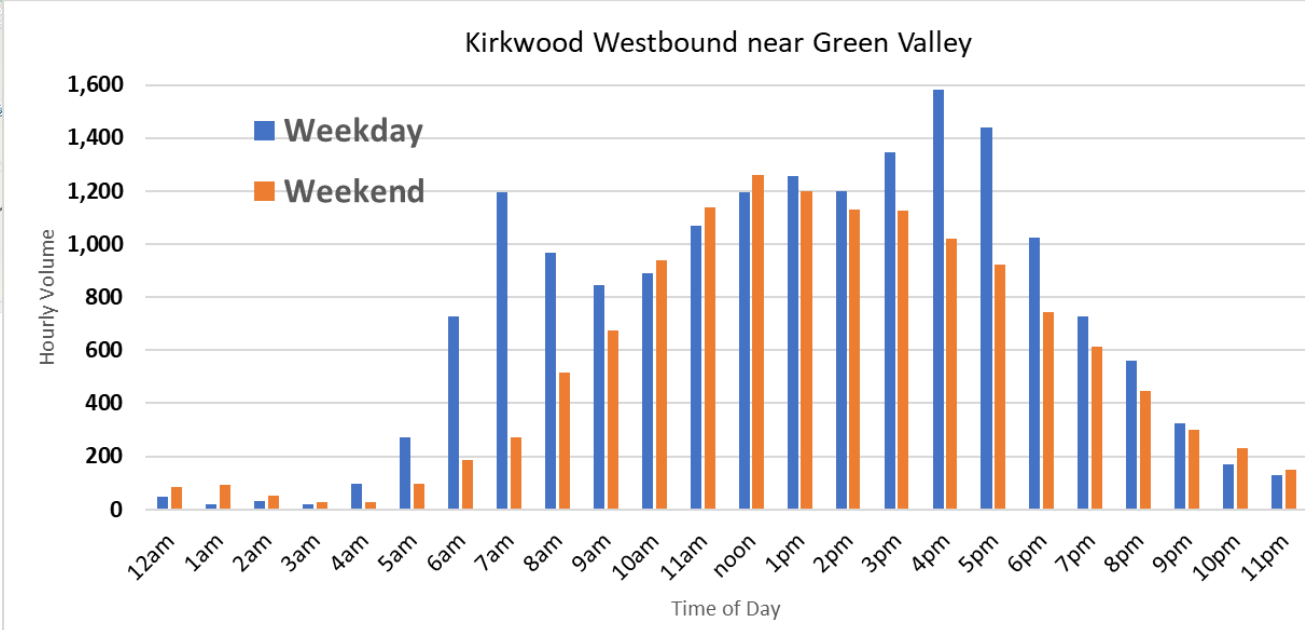

Hourly Traffic Volumes: Spring 2023

Location: Kirkwood Highway near Blue Hen Car Wash

Location Map

Source: Streetlight 2023. Data collected between 3/1/23 and 5/21/23. Includes all vehicles. Weekday volumes collected between Monday thru Thursday. Weekend volumes collected from both Saturday & Sunday.

Hourly Traffic Volumes: Spring 2023

Location: Kirkwood Highway near Shue Middle School

Location Map

Source: Streetlight 2023. Data collected between 3/1/23 and 5/21/23. Includes all vehicles. Weekday volumes collected between Monday thru Thursday. Weekend volumes collected from both Saturday & Sunday.

Hourly Traffic Volumes: Spring 2023

Location: Kirkwood Highway near Green Valley/Pike Creek

Location Map

Source: Streetlight 2023. Data collected between 3/1/23 and 5/21/23. Includes all vehicles. Weekday volumes collected between Monday thru Thursday. Weekend volumes collected from both Saturday & Sunday.

Hourly Traffic Volumes: Spring 2023

Location: Kirkwood Highway near VA Hospital

Location Map

Source: Streetlight 2023. Data collected between 3/1/23 and 5/21/23. Includes all vehicles. Weekday volumes collected between Monday thru Thursday. Weekend volumes collected from both Saturday & Sunday.