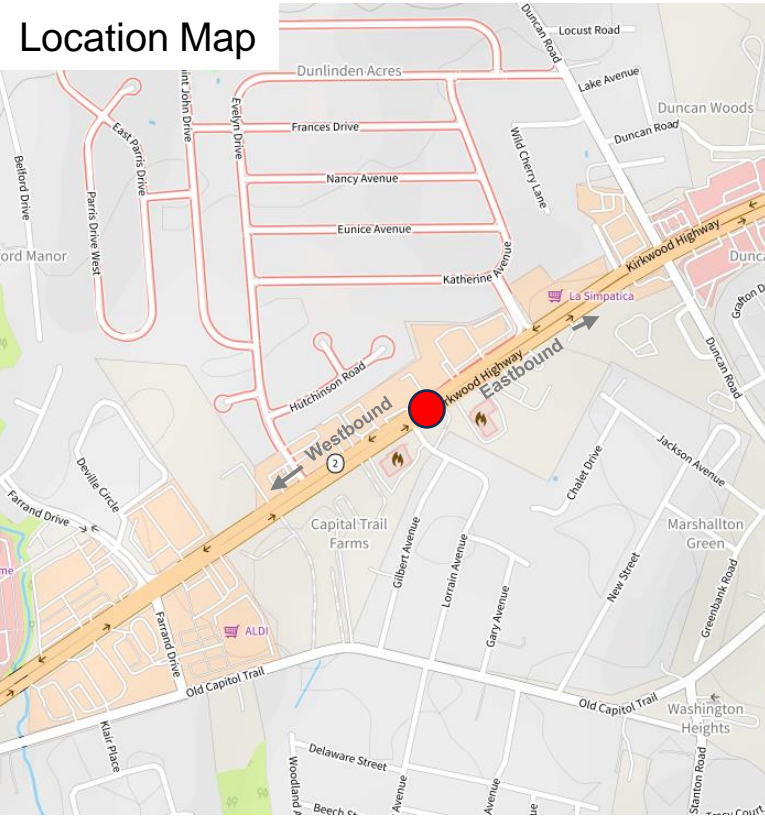

Hourly Traffic Volumes: Spring 2023

Location: Kirkwood Highway near Mill Creek Shopping Center / Crossroads

Location Map

Source: Streetlight 2023. Data collected between 3/1/23 and 5/21/23. Includes all vehicles. Weekday volumes collected between Monday thru Thursday. Weekend volumes collected from both Saturday & Sunday.

Hourly Traffic Volumes: Spring 2023

Location: Kirkwood Highway near Mill Creek Fire Company

Location Map

Source: Streetlight 2023. Data collected between 3/1/23 and 5/21/23. Includes all vehicles. Weekday volumes collected between Monday thru Thursday. Weekend volumes collected from both Saturday & Sunday.

Hourly Traffic Volumes: Spring 2023

Location: Kirkwood Highway near Greenbank Rd. / Red Clay Creek

Source: Streetlight 2023. Data collected between 3/1/23 and 5/21/23. Includes all vehicles. Weekday volumes collected between Monday thru Thursday. Weekend volumes collected from both Saturday & Sunday.

Hourly Traffic Volumes: Spring 2023

Location: Kirkwood Highway near VA Hospital

Location Map

Source: Streetlight 2023. Data collected between 3/1/23 and 5/21/23. Includes all vehicles. Weekday volumes collected between Monday thru Thursday. Weekend volumes collected from both Saturday & Sunday.