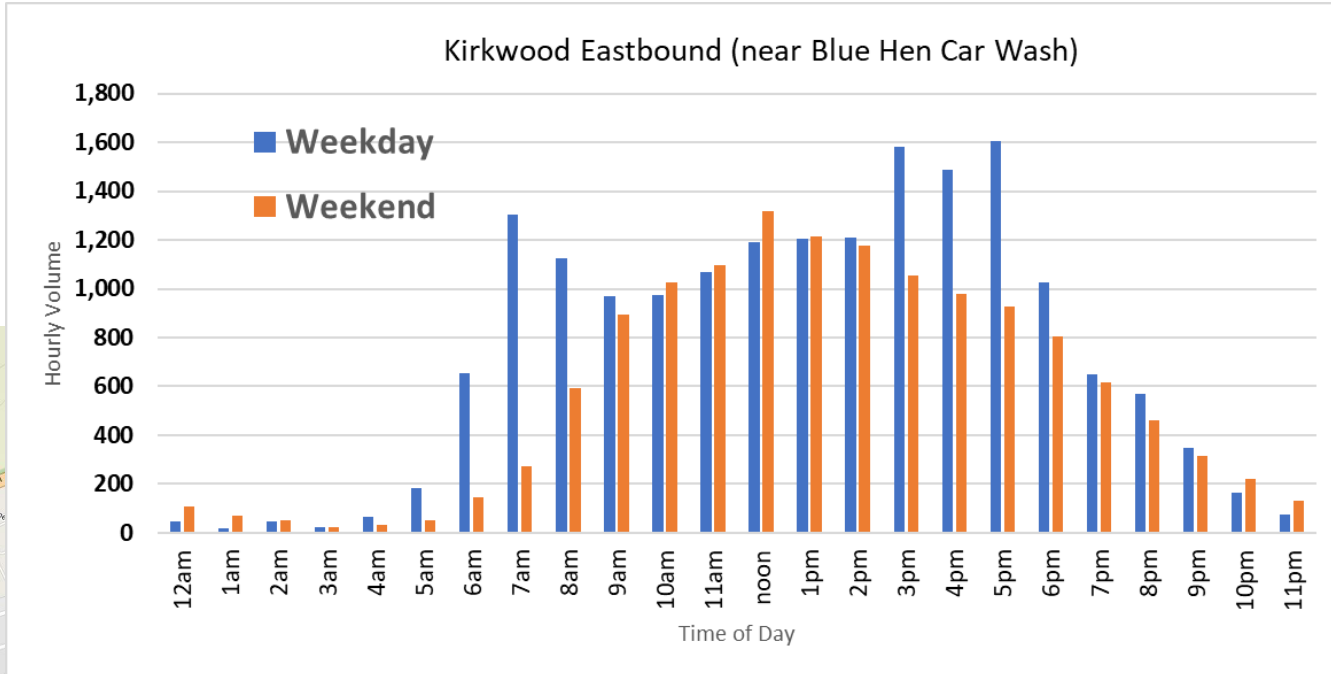

Kirkwood Highway Hourly Traffic Volume Summary: Spring 2023

Locations:

Site	Description
#1	near Blue Hen Car Wash
#2	near Shue Middle School
#3	near Green Valley
#4	near Kirkwood Library/ All Saints Cemetery
#5	near St. James Church Rd. (Kirkwood Auto)

Source: Streetlight 2023. Data collected between 3/1/23 and 5/21/23. Includes all vehicles. Weekday volumes collected between Monday thru Thursday. Weekend volumes collected from both Saturday & Sunday.

Hourly Traffic Volumes: Spring 2023

Location: Kirkwood Highway near Blue Hen Car Wash

Location Map

Source: Streetlight 2023. Data collected between 3/1/23 and 5/21/23. Includes all vehicles. Weekday volumes collected between Monday thru Thursday. Weekend volumes collected from both Saturday & Sunday.

Hourly Traffic Volumes: Spring 2023

Location: Kirkwood Highway near VA Hospital

Location Map

Source: Streetlight 2023. Data collected between 3/1/23 and 5/21/23. Includes all vehicles. Weekday volumes collected between Monday thru Thursday. Weekend volumes collected from both Saturday & Sunday.