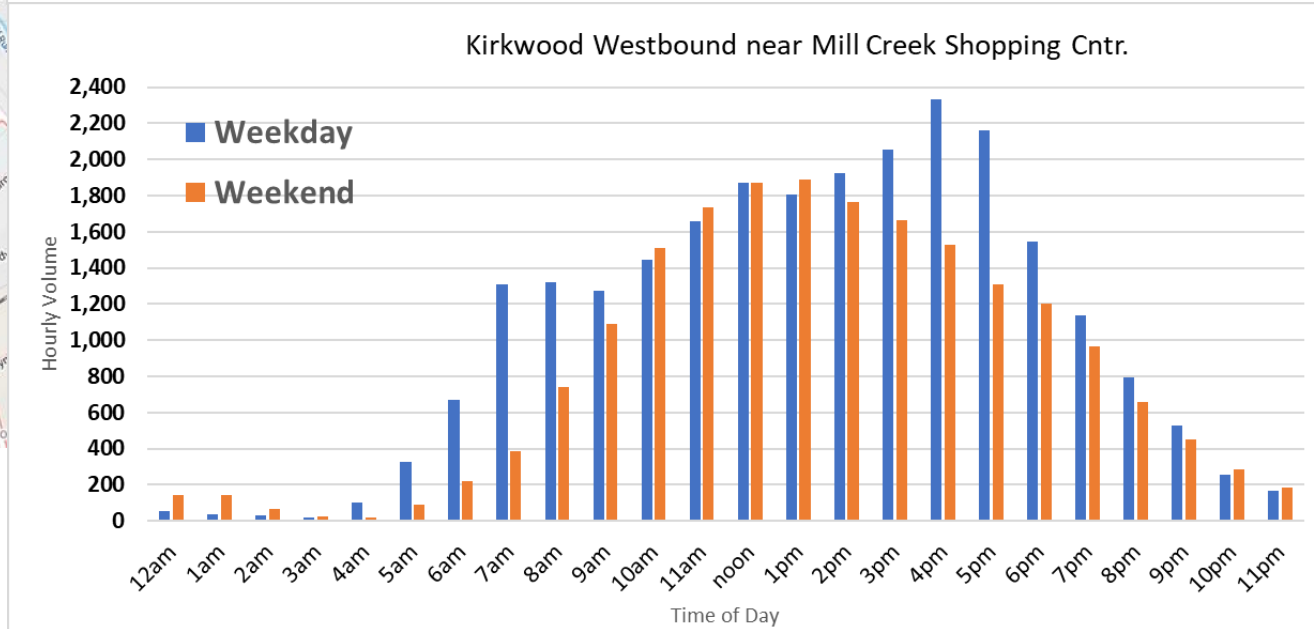

Hourly Traffic Volumes: Spring 2023

Location: Kirkwood Highway near Kirkwood Library/ All Saints Cemetery

Location Map

Source: Streetlight 2023. Data collected between 3/1/23 and 5/21/23. Includes all vehicles. Weekday volumes collected between Monday thru Thursday. Weekend volumes collected from both Saturday & Sunday.

Hourly Traffic Volumes: Spring 2023

Location: Kirkwood Highway near St. James Church Rd. (Kirkwood Auto)

Source: Streetlight 2023. Data collected between 3/1/23 and 5/21/23. Includes all vehicles. Weekday volumes collected between Monday thru Thursday. Weekend volumes collected from both Saturday & Sunday.

Hourly Traffic Volumes: Spring 2023

Location: Kirkwood Highway near Mill Creek Shopping Center / Crossroads

Location Map

Source: Streetlight 2023. Data collected between 3/1/23 and 5/21/23. Includes all vehicles. Weekday volumes collected between Monday thru Thursday. Weekend volumes collected from both Saturday & Sunday.

Hourly Traffic Volumes: Spring 2023

Location: Kirkwood Highway near VA Hospital

Location Map

Source: Streetlight 2023. Data collected between 3/1/23 and 5/21/23. Includes all vehicles. Weekday volumes collected between Monday thru Thursday. Weekend volumes collected from both Saturday & Sunday.