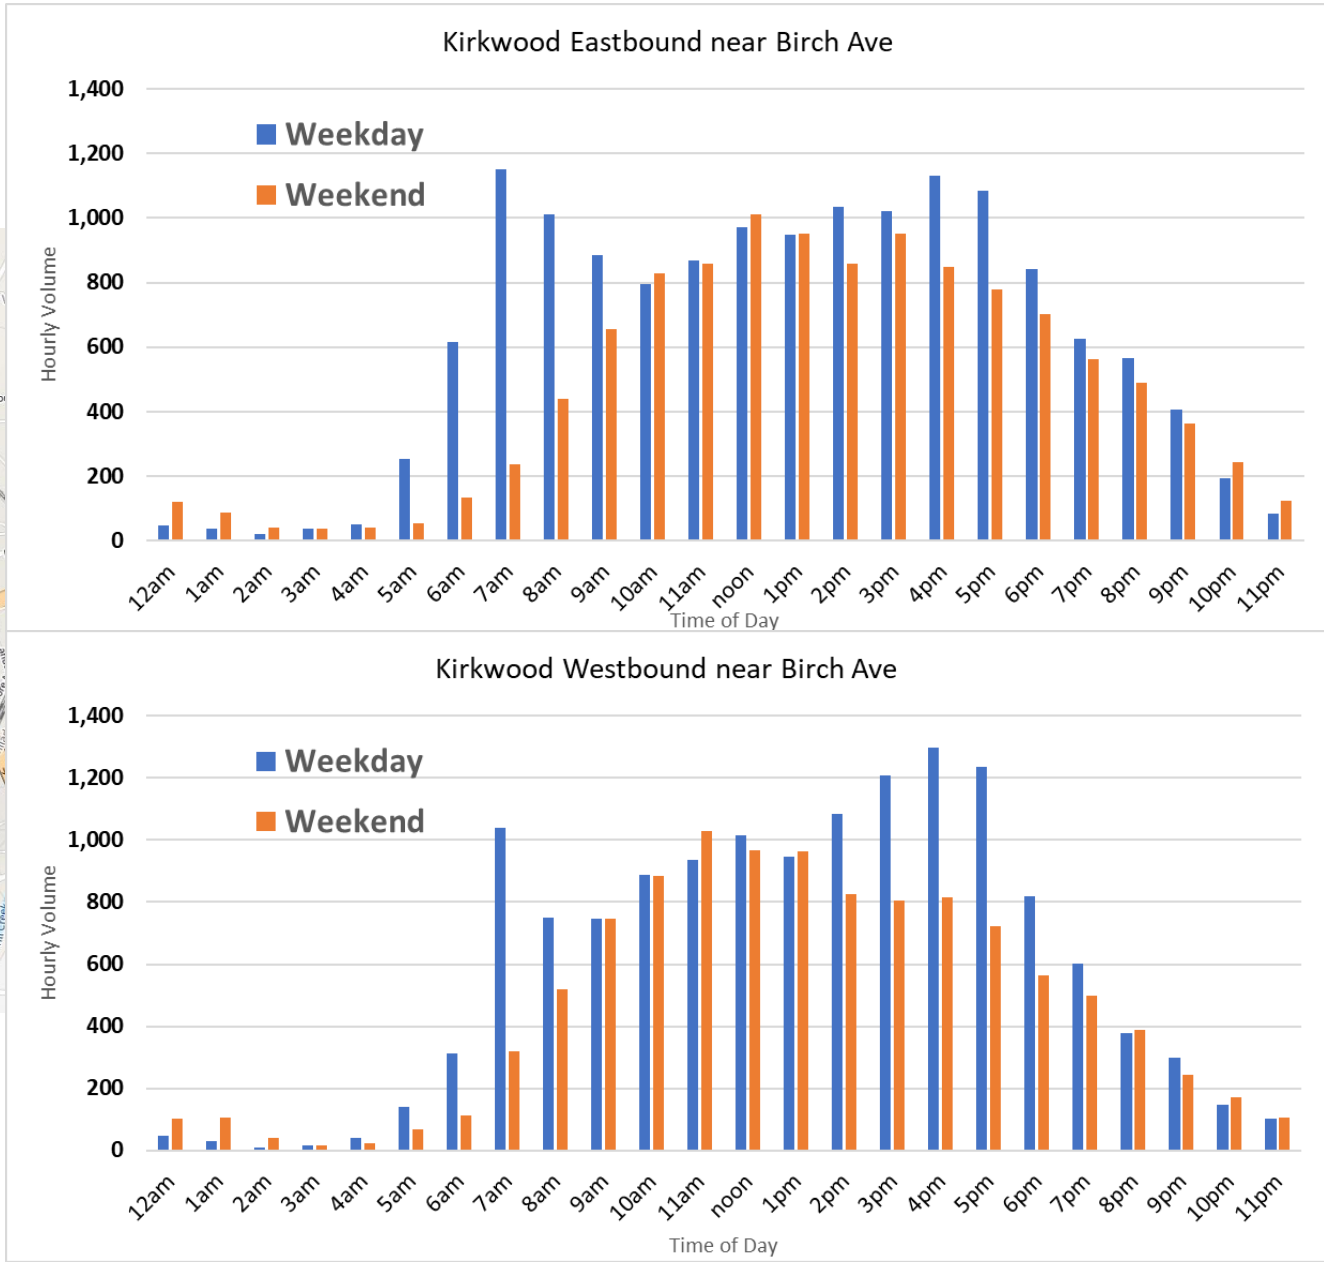

Hourly Traffic Volumes: Spring 2023

Location: Kirkwood Highway near Greenbank Rd. / Red Clay Creek

Source: Streetlight 2023. Data collected between 3/1/23 and 5/21/23. Includes all vehicles. Weekday volumes collected between Monday thru Thursday. Weekend volumes collected from both Saturday & Sunday.

Hourly Traffic Volumes: Spring 2023

Location: Kirkwood Highway near Troop 6/ Prices Corner

Location Map

Source: Streetlight 2023. Data collected between 3/1/23 and 5/21/23. Includes all vehicles. Weekday volumes collected between Monday thru Thursday. Weekend volumes collected from both Saturday & Sunday.

Hourly Traffic Volumes: Spring 2023

Location: Kirkwood Highway near VA Hospital

Location Map

Source: Streetlight 2023. Data collected between 3/1/23 and 5/21/23. Includes all vehicles. Weekday volumes collected between Monday thru Thursday. Weekend volumes collected from both Saturday & Sunday.

Hourly Traffic Volumes: Spring 2023

Location: Kirkwood Highway near Birch Ave. (Elsmere)

Source: Streetlight 2023. Data collected between 3/1/23 and 5/21/23. Includes all vehicles. Weekday volumes collected between Monday thru Thursday. Weekend volumes collected from both Saturday & Sunday.