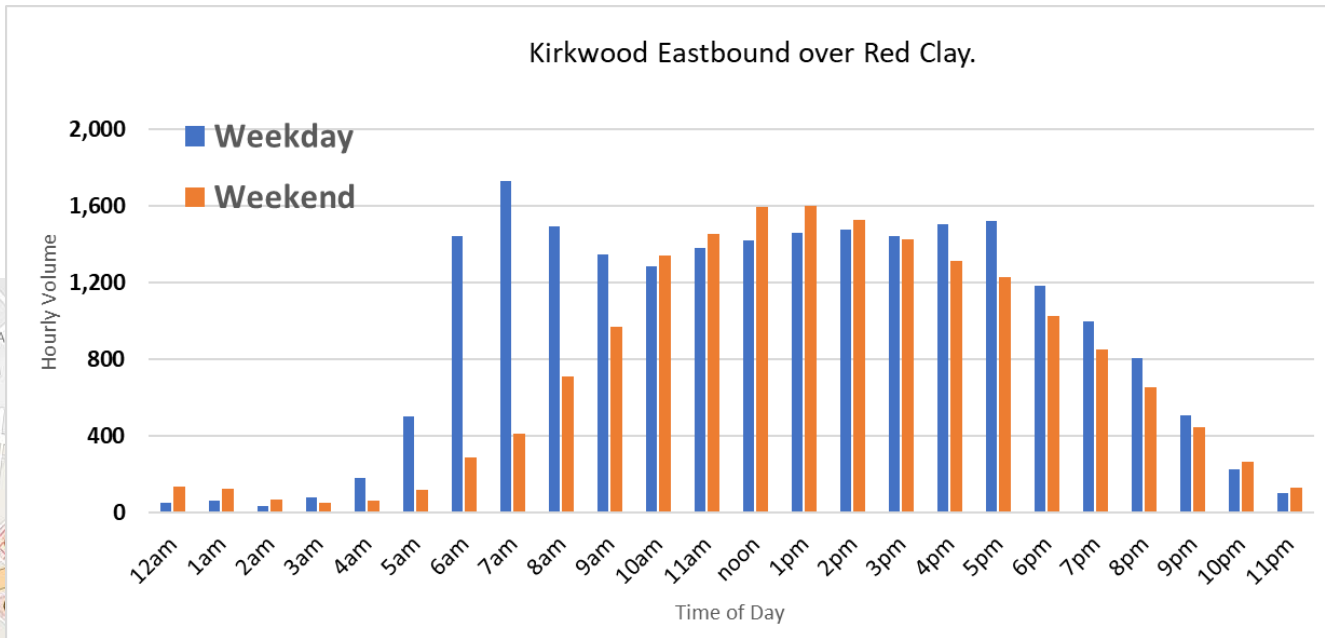

Hourly Traffic Volumes: Spring 2023

Location: Kirkwood Highway near Mill Creek Fire Company

Location Map

Source: Streetlight 2023. Data collected between 3/1/23 and 5/21/23. Includes all vehicles. Weekday volumes collected between Monday thru Thursday. Weekend volumes collected from both Saturday & Sunday.

Hourly Traffic Volumes: Spring 2023

Location: Kirkwood Highway near Greenbank Rd. / Red Clay Creek

Source: Streetlight 2023. Data collected between 3/1/23 and 5/21/23. Includes all vehicles. Weekday volumes collected between Monday thru Thursday. Weekend volumes collected from both Saturday & Sunday.

Hourly Traffic Volumes: Spring 2023

Location: Kirkwood Highway near Troop 6/ Prices Corner

Location Map

Source: Streetlight 2023. Data collected between 3/1/23 and 5/21/23. Includes all vehicles. Weekday volumes collected between Monday thru Thursday. Weekend volumes collected from both Saturday & Sunday.