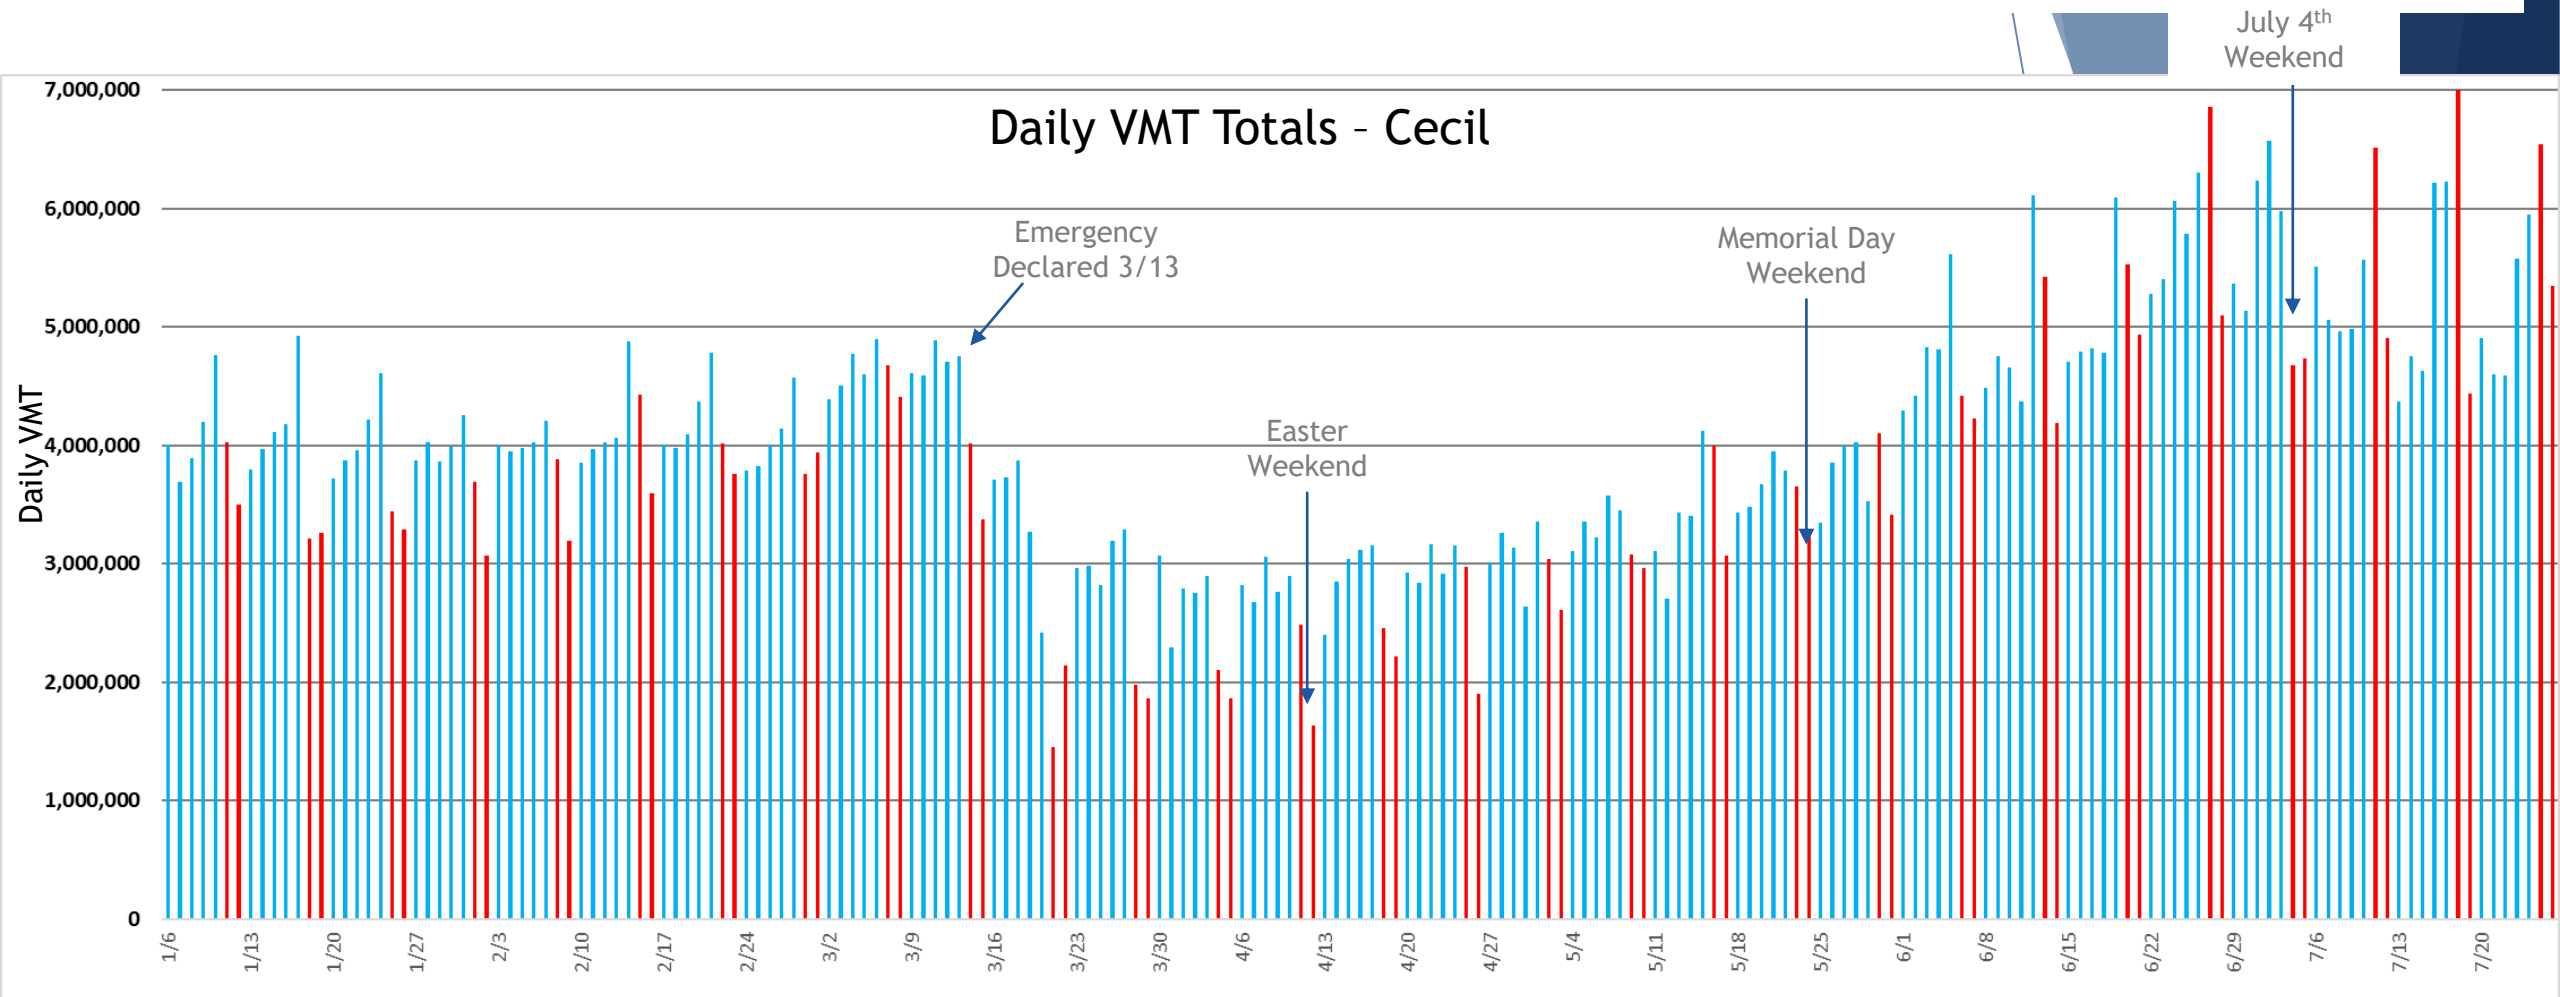

Average Daily VMT Values- Cecil County

The chart below tracks the measured daily Vehicle Miles Traveled (VMT) in Cecil County leading up to and after the COVID-19 emergency declaration. The red bars indicate weekends.

Source: Copyright © 2020 StreetLight Data, Inc. StreetLight may use, refer to, and disseminate reprints of such published reports and communications containing or based upon the VMT Metrics. The VMT Metrics are licensed "as is", and StreetLight excludes all representations, warranties, obligations and liabilities, whether express or implied, to the maximum extent permitted by law. StreetLight is not liable for any errors or omissions in the VMT Metrics, and will not under any circumstances be liable for any direct, indirect, special, incidental, consequential, or other loss, injury or damage caused by its use or otherwise arising in connection with this license or the VMT Metrics, even if specifically advised of the possibility of such loss, injury or damage.