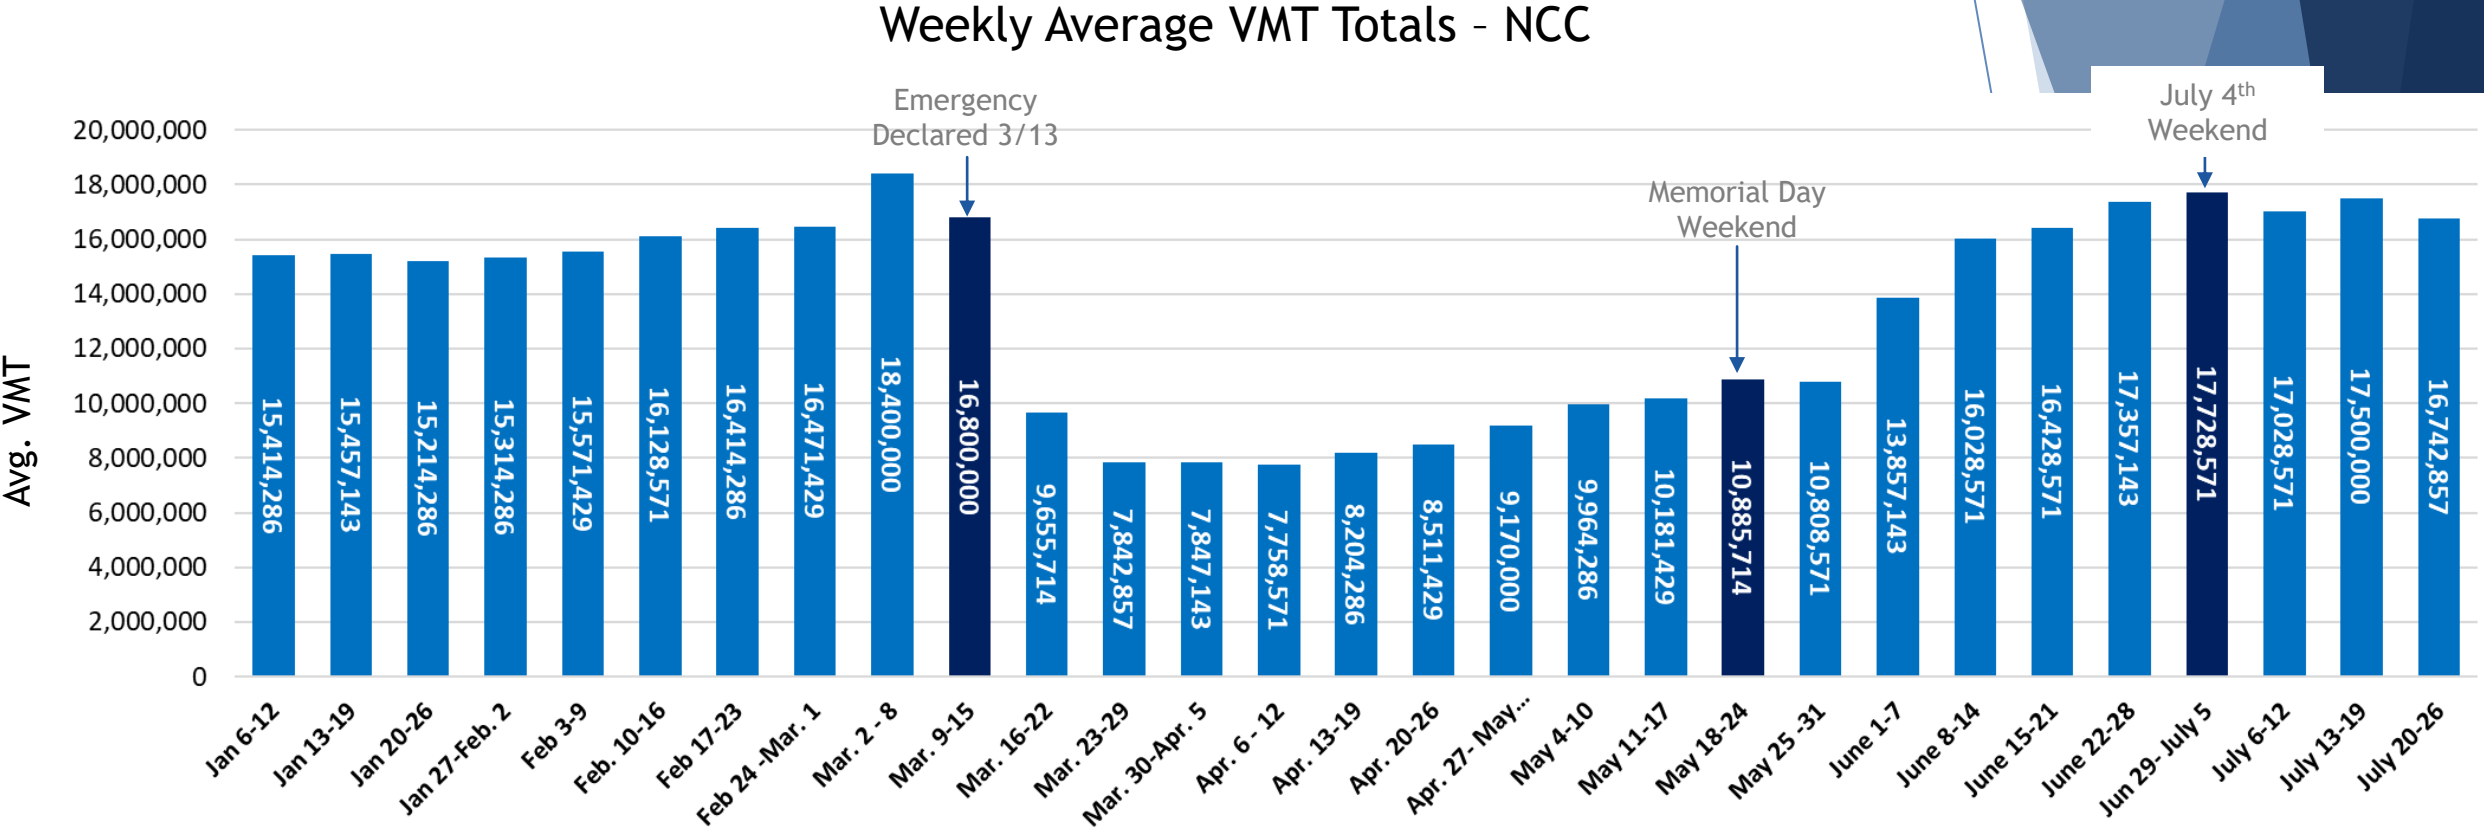

Average Daily VMT by Week - New Castle County

The chart below tracks the average daily Vehicle Miles Traveled (VMT) in New Castle County the weeks leading up to and after the COVID-19 emergency declaration.