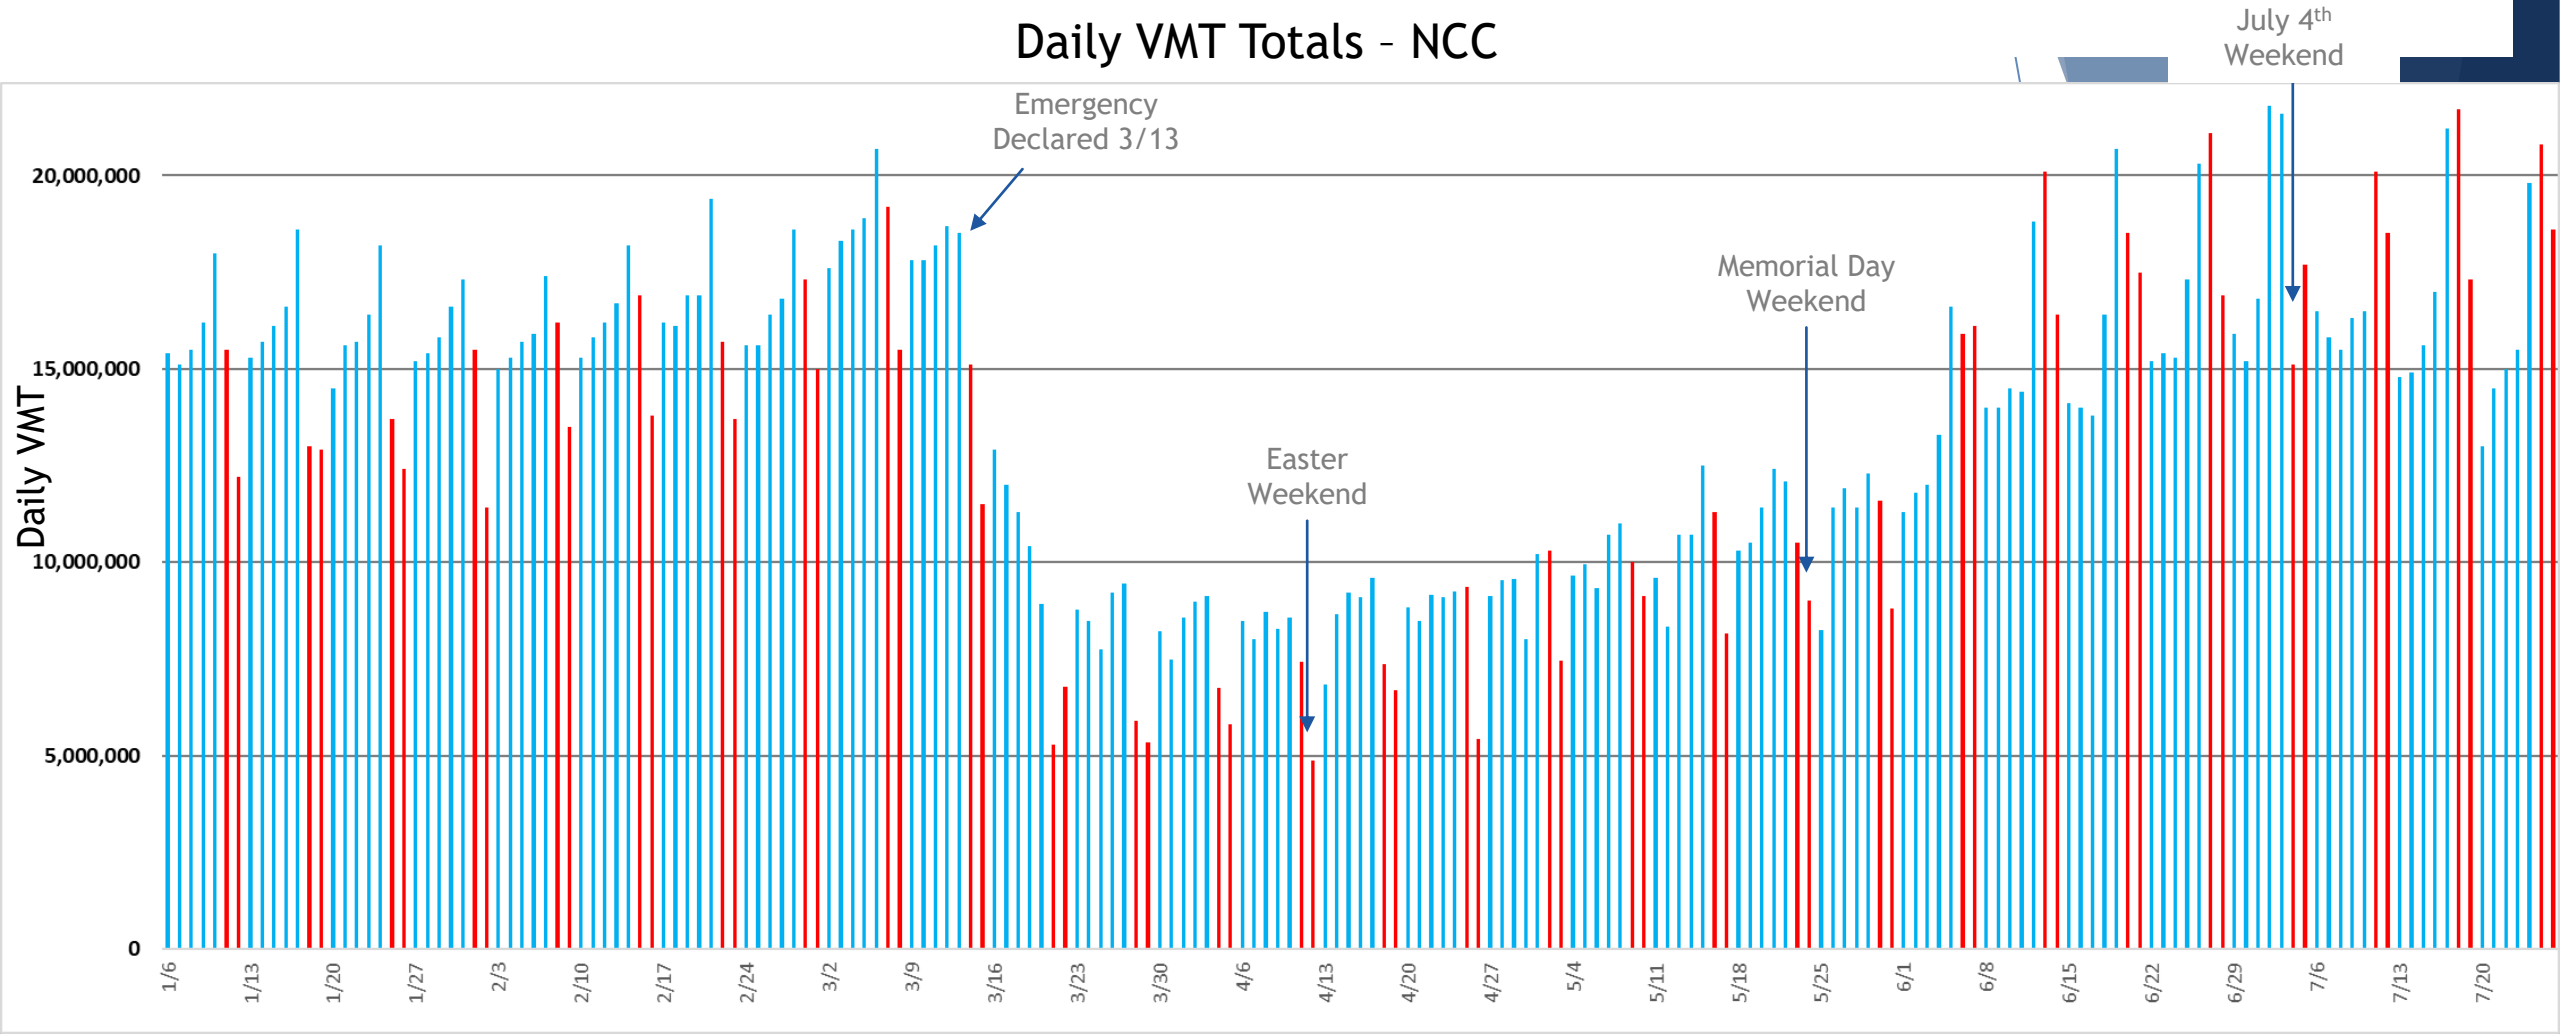

Average Daily VMT Values- New Castle County

The chart below tracks the measured daily Vehicle Miles Traveled (VMT) in New Castle County leading up to and after the COVID-19 emergency declaration. The red bars indicate weekends.

Daily VMT Totals - NCC

Source: Copyright © 2020 StreetLight Data, Inc. StreetLight may use, refer to, and disseminate reprints of such published reports and communications containing or based upon the VMT Metrics. The VMT Metrics are licensed "as is", and StreetLight excludes all representations, warranties, obligations and liabilities, whether express or implied, to the maximum extent permitted by law. StreetLight is not liable for any errors or omissions in the VMT Metrics, and will not under any circumstances be liable for any direct, indirect, special, incidental, consequential, or other loss, injury or damage caused by its use or otherwise arising in connection with this license or the VMT Metrics, even if specifically advised of the possibility of such loss, injury or damage.