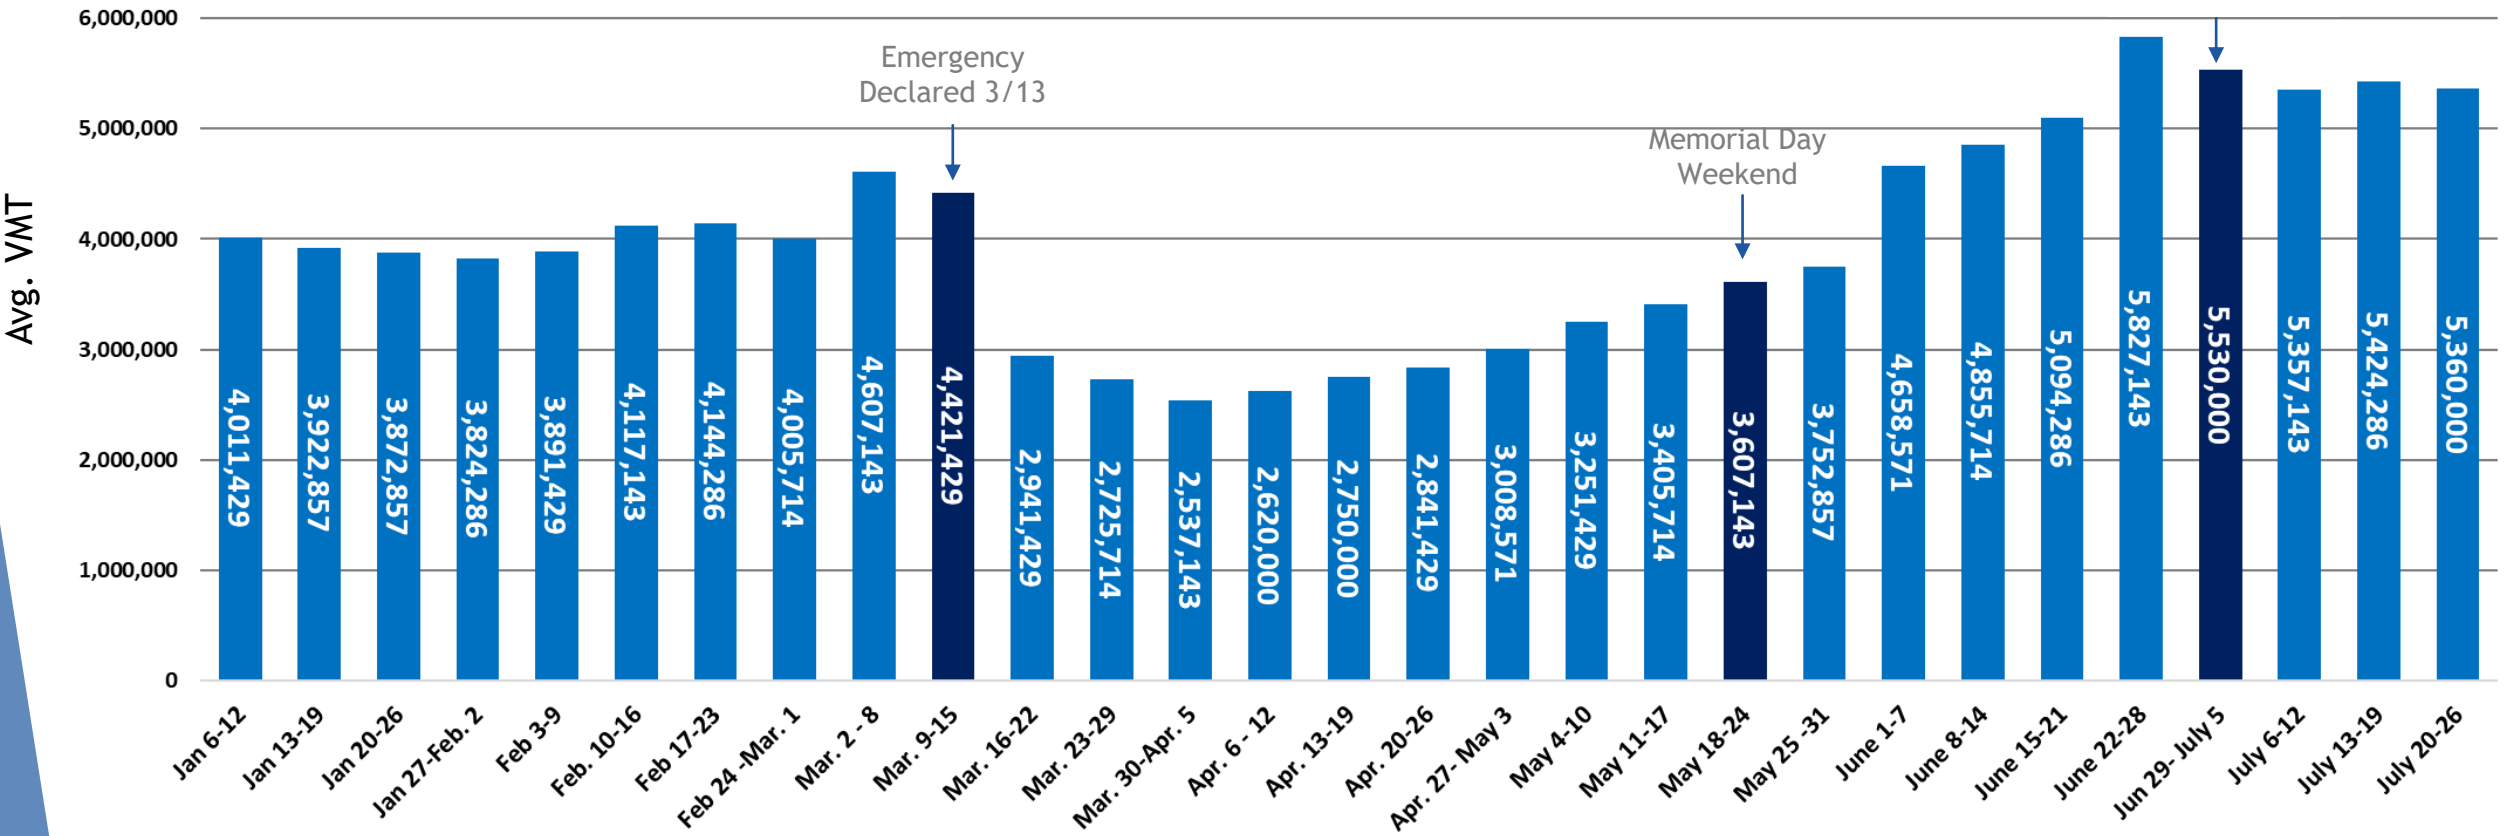

Average Daily VMT by Week - Cecil County

The chart below tracks the average daily Vehicle Miles Traveled (VMT) in Cecil County the weeks leading up to and after the CoVID-19 emergency declaration.

Weekly Average VMT Totals - Cecil

Source: Copyright © 2020 StreetLight Data, Inc. StreetLight may use, refer to, and disseminate reprints of such published reports and communications containing or based upon the VMT Metrics. The VMT Metrics are licensed “as is”, and StreetLight excludes all representations, warranties, obligations and liabilities, whether express or implied, to the maximum extent permitted by law. StreetLight is not liable for any errors or omissions in the VMT Metrics, and will not under any circumstances be liable for any direct, indirect, special, incidental, consequential, or other loss, injury or damage caused by its use or otherwise arising in connection with this license or the VMT Metrics, even if specifically advised of the possibility of such loss, injury or damage.