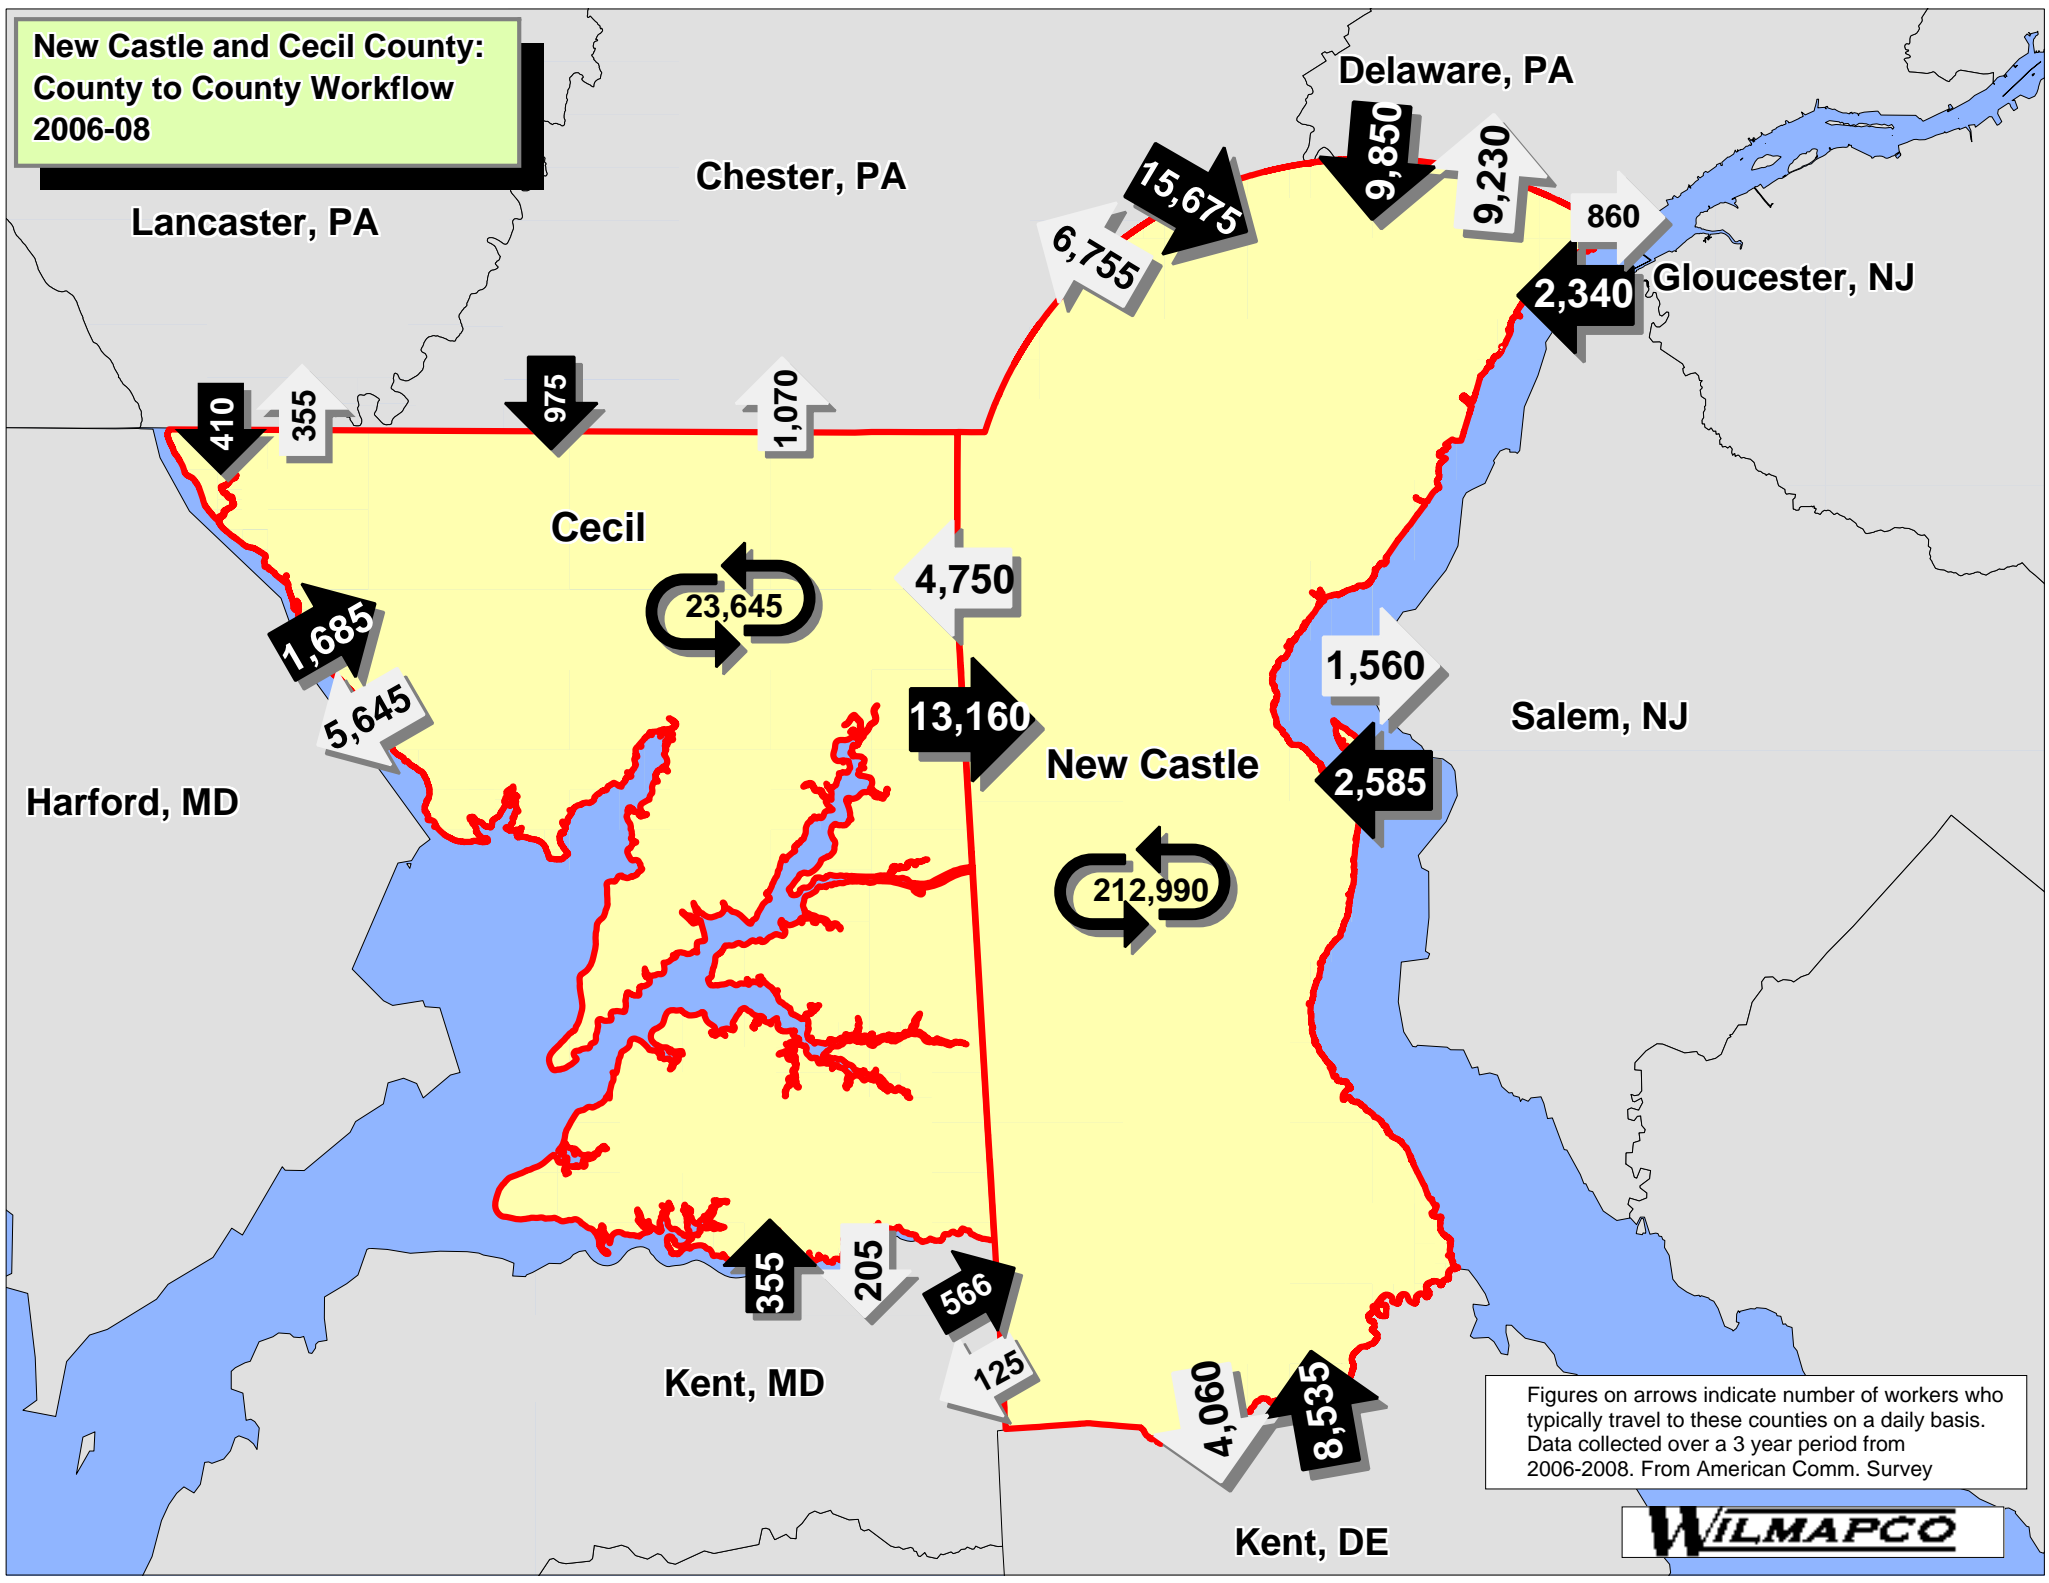

**New Castle and Cecil County:
County to County Workflow
2006-08**

Figures on arrows indicate number of workers who typically travel to these counties on a daily basis. Data collected over a 3 year period from 2006-2008. From American Comm. Survey